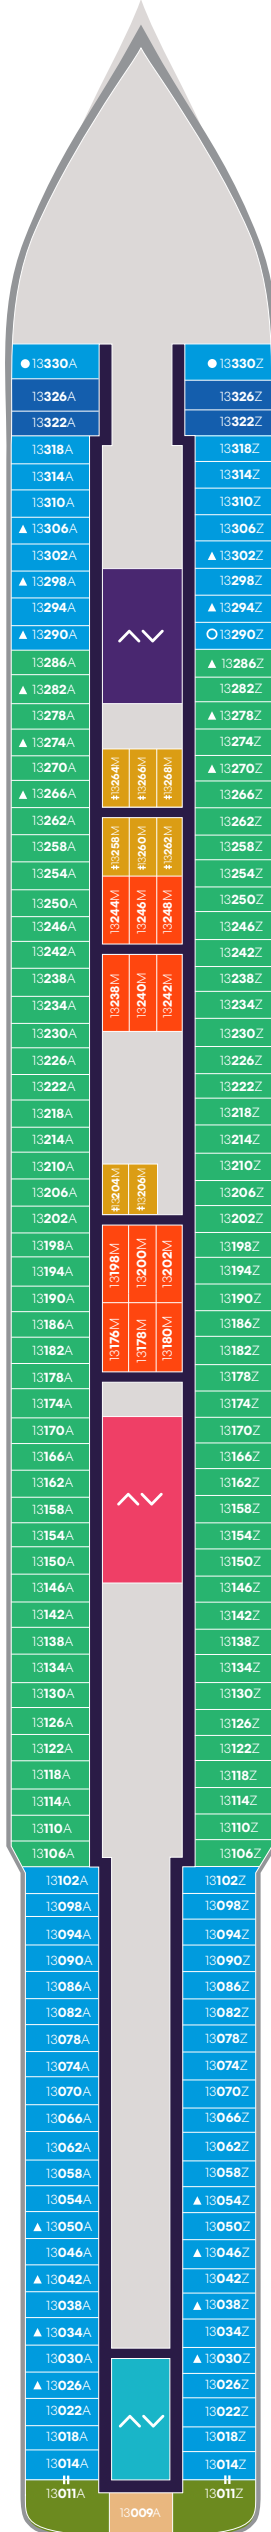

Deck

4

BRILLIANT LADY

A Portside Left

Z Starboard Right

Key

■ Sailor Areas & Corridors

■ Crew Areas

^v Elevator & Stairs

Deck

5

BRILLIANT LADY

Key

- VW The Sea View
- I1 Solo Insider
- IN The Insider
- I4 Social Insider
- S Sailor Areas & Corridors
- C Crew Areas
- Elevator & Stairs
- Accessible Head
- ‡** Sleeps 1
- ▲** Sleeps 3; Includes a pullman bed
- +** Sleeps 4; Includes both 2 lower beds and 2 pullmans
- Accessible cabin
- Ambulatory cabin

- SCP Cheeky Corner Suite – Pretty Big Terrace
- SAP Sweet Aft Suite – Pretty Big Terrace
- TX XL Sea Terrace
- TC Central Sea Terrace
- TR The Sea Terrace
- TS Sea Terrace – (Slightly) Smaller Balcony
- II Solo Insider
- Sailor Areas & Corridors
- Crew Areas
- ^ v Elevator & Stairs
- ‡ Sleeps 1
- ▲ Sleeps 3; Includes a pullman bed
- △ Sleeps 3; Includes an extra lower bed
- ☒ Sleeps 4; Includes both an extra lower bed and a pullman bed
- Accessible cabin
- Ambulatory cabin
- || Connecting cabins

Deck

13

BRILLIANT LADY

A
Portside
Left

Z
Starboard
Right

Key

- SCB Cheeky Corner Suite - Biggest Terrace
- SAB Sweet Aft Suite - Biggest Terrace
- TX XL Sea Terrace
- TC Central Sea Terrace
- TR The Sea Terrace
- II Solo Insider
- IN The Insider
- Sailor Areas & Corridors
- Crew Areas
- ^ v Elevator & Stairs
- ‡ Sleeps 1
- ▲ Sleeps 3; Includes a pullman bed
- Accessible cabin
- Ambulatory cabin
- || Connecting cabins