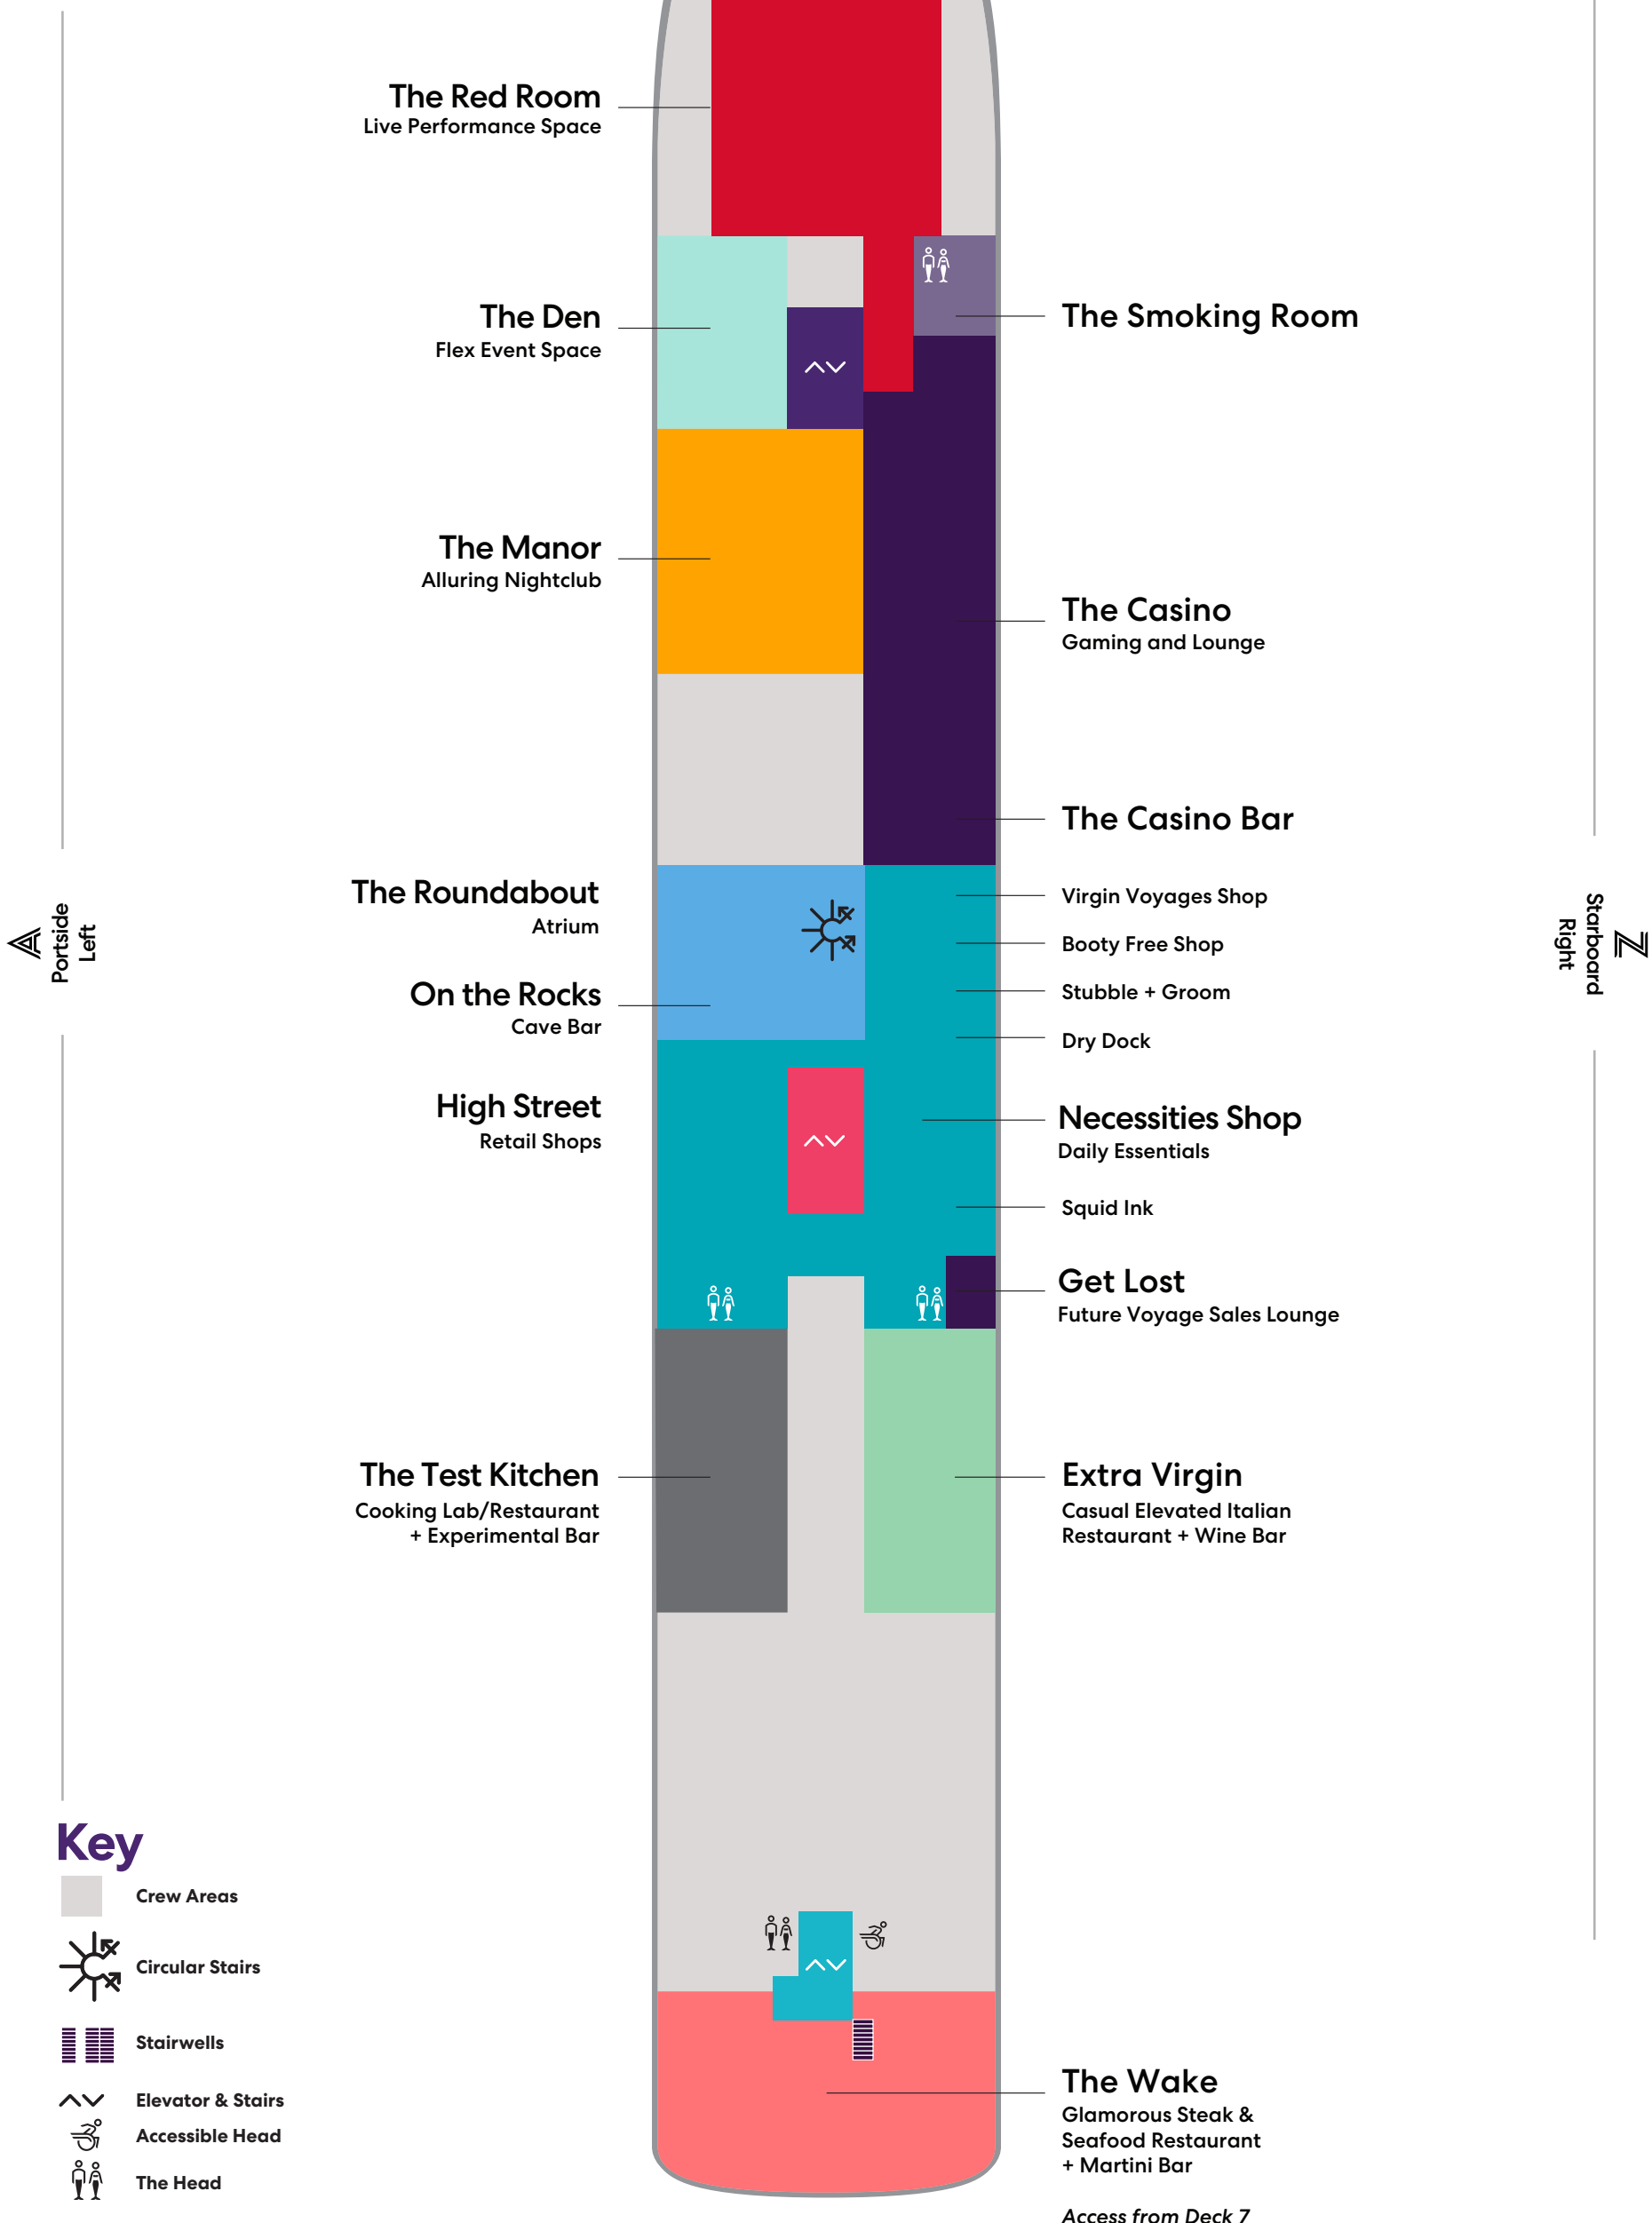

Deck

4

BRILLIANT LADY

A Portside Left

Z Starboard Right

Key

■ Sailor Areas & Corridors

■ Crew Areas

^v Elevator & Stairs

Deck

5

BRILLIANT LADY

Key

- VW The Sea View
- I1 Solo Insider
- IN The Insider
- I4 Social Insider
- S Sailor Areas & Corridors
- C Crew Areas
- Elevator & Stairs
- Accessible Head
- ‡** Sleeps 1
- ▲** Sleeps 3; Includes a pullman bed
- +** Sleeps 4; Includes both 2 lower beds and 2 pullmans
- Accessible cabin
- Ambulatory cabin

Deck

BRILLIANT LADY

Deck

7

BRILLIANT LADY

Deck

BRILLIANT LADY

Key

- SCP Cheeky Corner Suite – Pretty Big Terrace
- SAP Sweet Aft Suite – Pretty Big Terrace
- TX XL Sea Terrace
- TC Central Sea Terrace
- TR The Sea Terrace
- TS Sea Terrace – (Slightly) Smaller Balcony
- II Solo Insider
- Sailor Areas & Corridors
- Crew Areas
- ^ v Elevator & Stairs
- ‡ Sleeps 1
- ▲ Sleeps 3; Includes a pullman bed
- △ Sleeps 3; Includes an extra lower bed
- ☒ Sleeps 4; Includes both an extra lower bed and a pullman bed
- Accessible cabin
- Ambulatory cabin
- || Connecting cabins