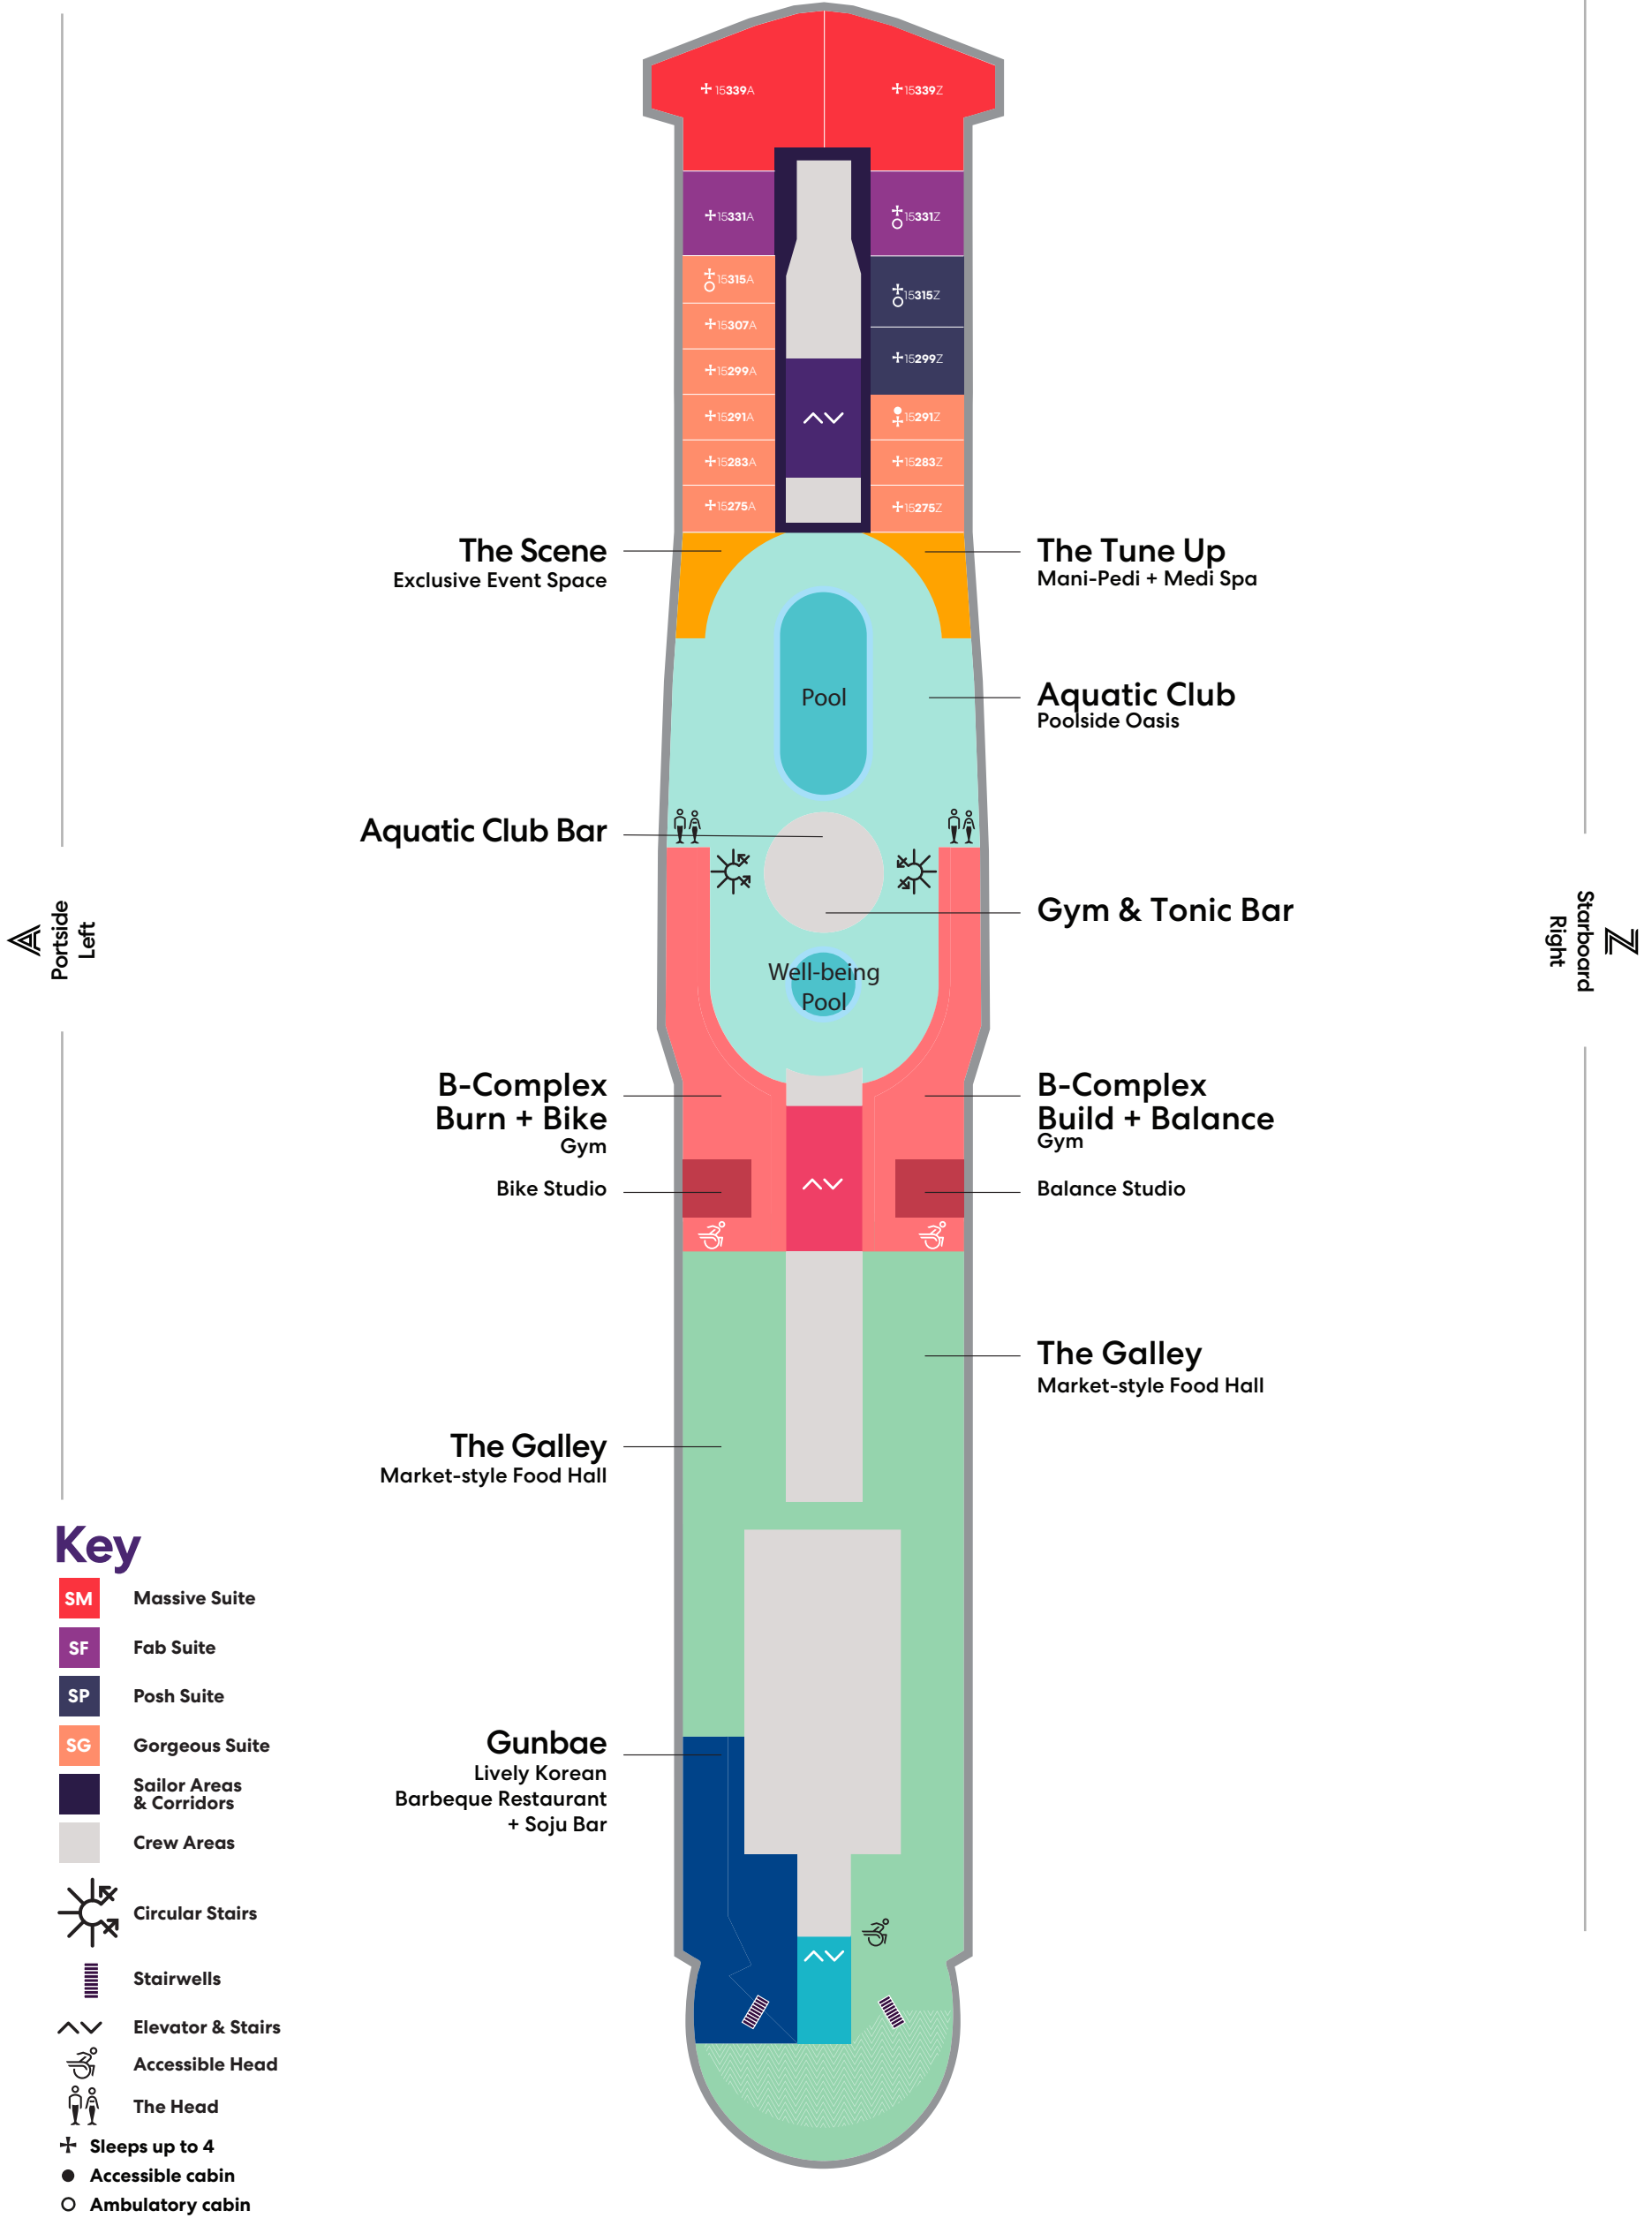

Deck

13

BRILLIANT LADY

A
Portside
Left

Z
Starboard
Right

Key

- SCB Cheeky Corner Suite - Biggest Terrace
- SAB Sweet Aft Suite - Biggest Terrace
- TX XL Sea Terrace
- TC Central Sea Terrace
- TR The Sea Terrace
- II Solo Insider
- IN The Insider
- Sailor Areas & Corridors
- Crew Areas
- ^ v Elevator & Stairs
- ‡ Sleeps 1
- ▲ Sleeps 3; Includes a pullman bed
- Accessible cabin
- Ambulatory cabin
- || Connecting cabins

Deck

14

BRILLIANT LADY

Key

- SCB Cheeky Corner Suite - Biggest Terrace
- SAB Sweet Aft Suite - Biggest Terrace
- SB Brilliant Suite
- TX XL Sea Terrace
- TC Central Sea Terrace
- TR The Sea Terrace
- II Solo Insider
- IN The Insider
- Sailor Areas & Corridors
- Crew Areas
- ^ v Elevator & Stairs
- ‡ Sleeps 1
- ▲ Sleeps 3; Includes a pullman bed
- ▣ Sleeps 4; Includes both an extra lower bed and a pullman bed
- + Sleeps up to 4
- || Connecting cabins
- Ambulatory cabin

Deck

15

BRILLIANT LADY

VOYAGES

Deck

16

BRILLIANT LADY

Deck

17

BRILLIANT LADY

VOYAGES

A
Portside
Left

Z
Starboard
Right

The Perch
Outdoor Yoga

The Runway
Jogging Track

Key