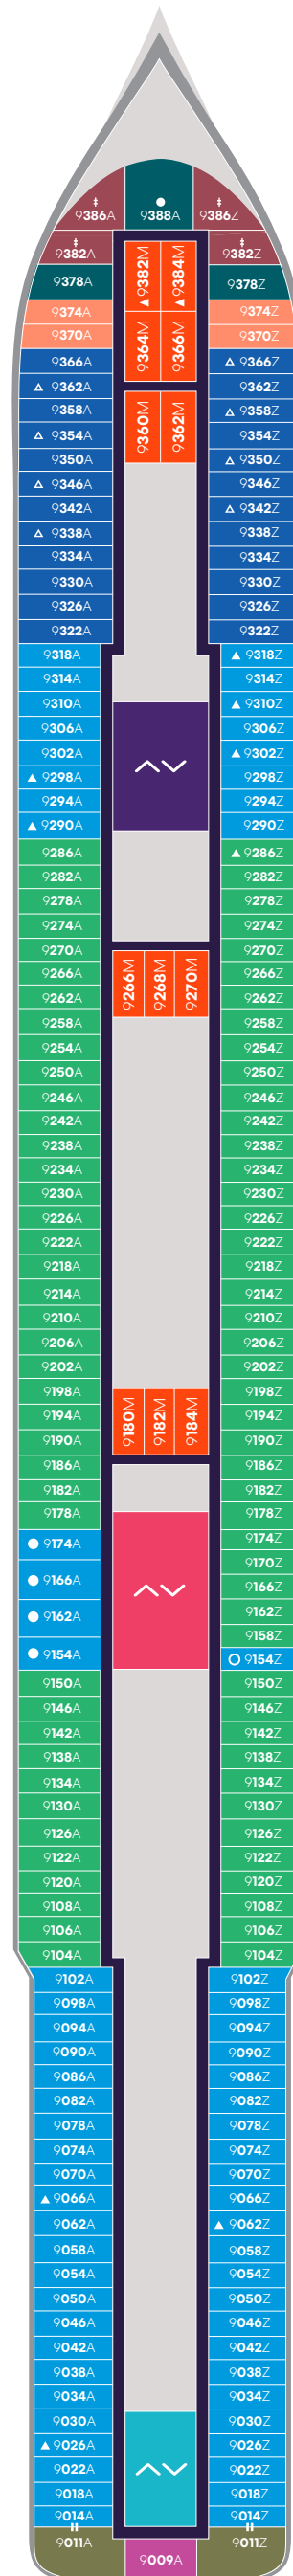

Deck

4

BRILLIANT LADY

A Portside Left

Z Starboard Right

Key

■ Sailor Areas & Corridors

■ Crew Areas

^v Elevator & Stairs

Deck

5

BRILLIANT LADY

Key

- VW The Sea View
- I1 Solo Insider
- IN The Insider
- I4 Social Insider
- S Sailor Areas & Corridors
- C Crew Areas
- Elevator & Stairs
- Accessible Head
- ‡** Sleeps 1
- ▲** Sleeps 3; Includes a pullman bed
- +** Sleeps 4; Includes both 2 lower beds and 2 pullmans
- Accessible cabin
- Ambulatory cabin

Deck

9

BRILLIANT LADY

Portside
Left

Starboard
Right

Key

- SCP Cheeky Corner Suite – Pretty Big Terrace
- SAP Sweet Aft Suite – Pretty Big Terrace
- TX XL Sea Terrace
- TC Central Sea Terrace
- TR The Sea Terrace
- TS Sea Terrace – (Slightly) Smaller Balcony
- VI Solo Sea View
- VW The Sea View
- IN The Insider
- Sailor Areas & Corridors
- Crew Areas
- ^v Elevator & Stairs
- ‡ Sleeps 1
- ▲ Sleeps 3; Includes a pullman bed
- △ Sleeps 3; Includes an extra lower bed
- Accessible cabin
- Ambulatory cabin
- || Connecting cabins

Deck

10

BRILLIANT LADY

VOYAGES

▲ Portside
Left

▲ Starboard
Right

Key

- SCE Cheeky Corner Suite - Even Bigger Terrace
- SAE Sweet Aft Suite - Even Bigger Terrace
- TX XL Sea Terrace
- TC Central Sea Terrace
- TR The Sea Terrace
- TS Sea Terrace - (Slightly) Smaller Balcony
- VW The Sea View
- IN The Insider
- Sailor Areas & Corridors
- Crew Areas