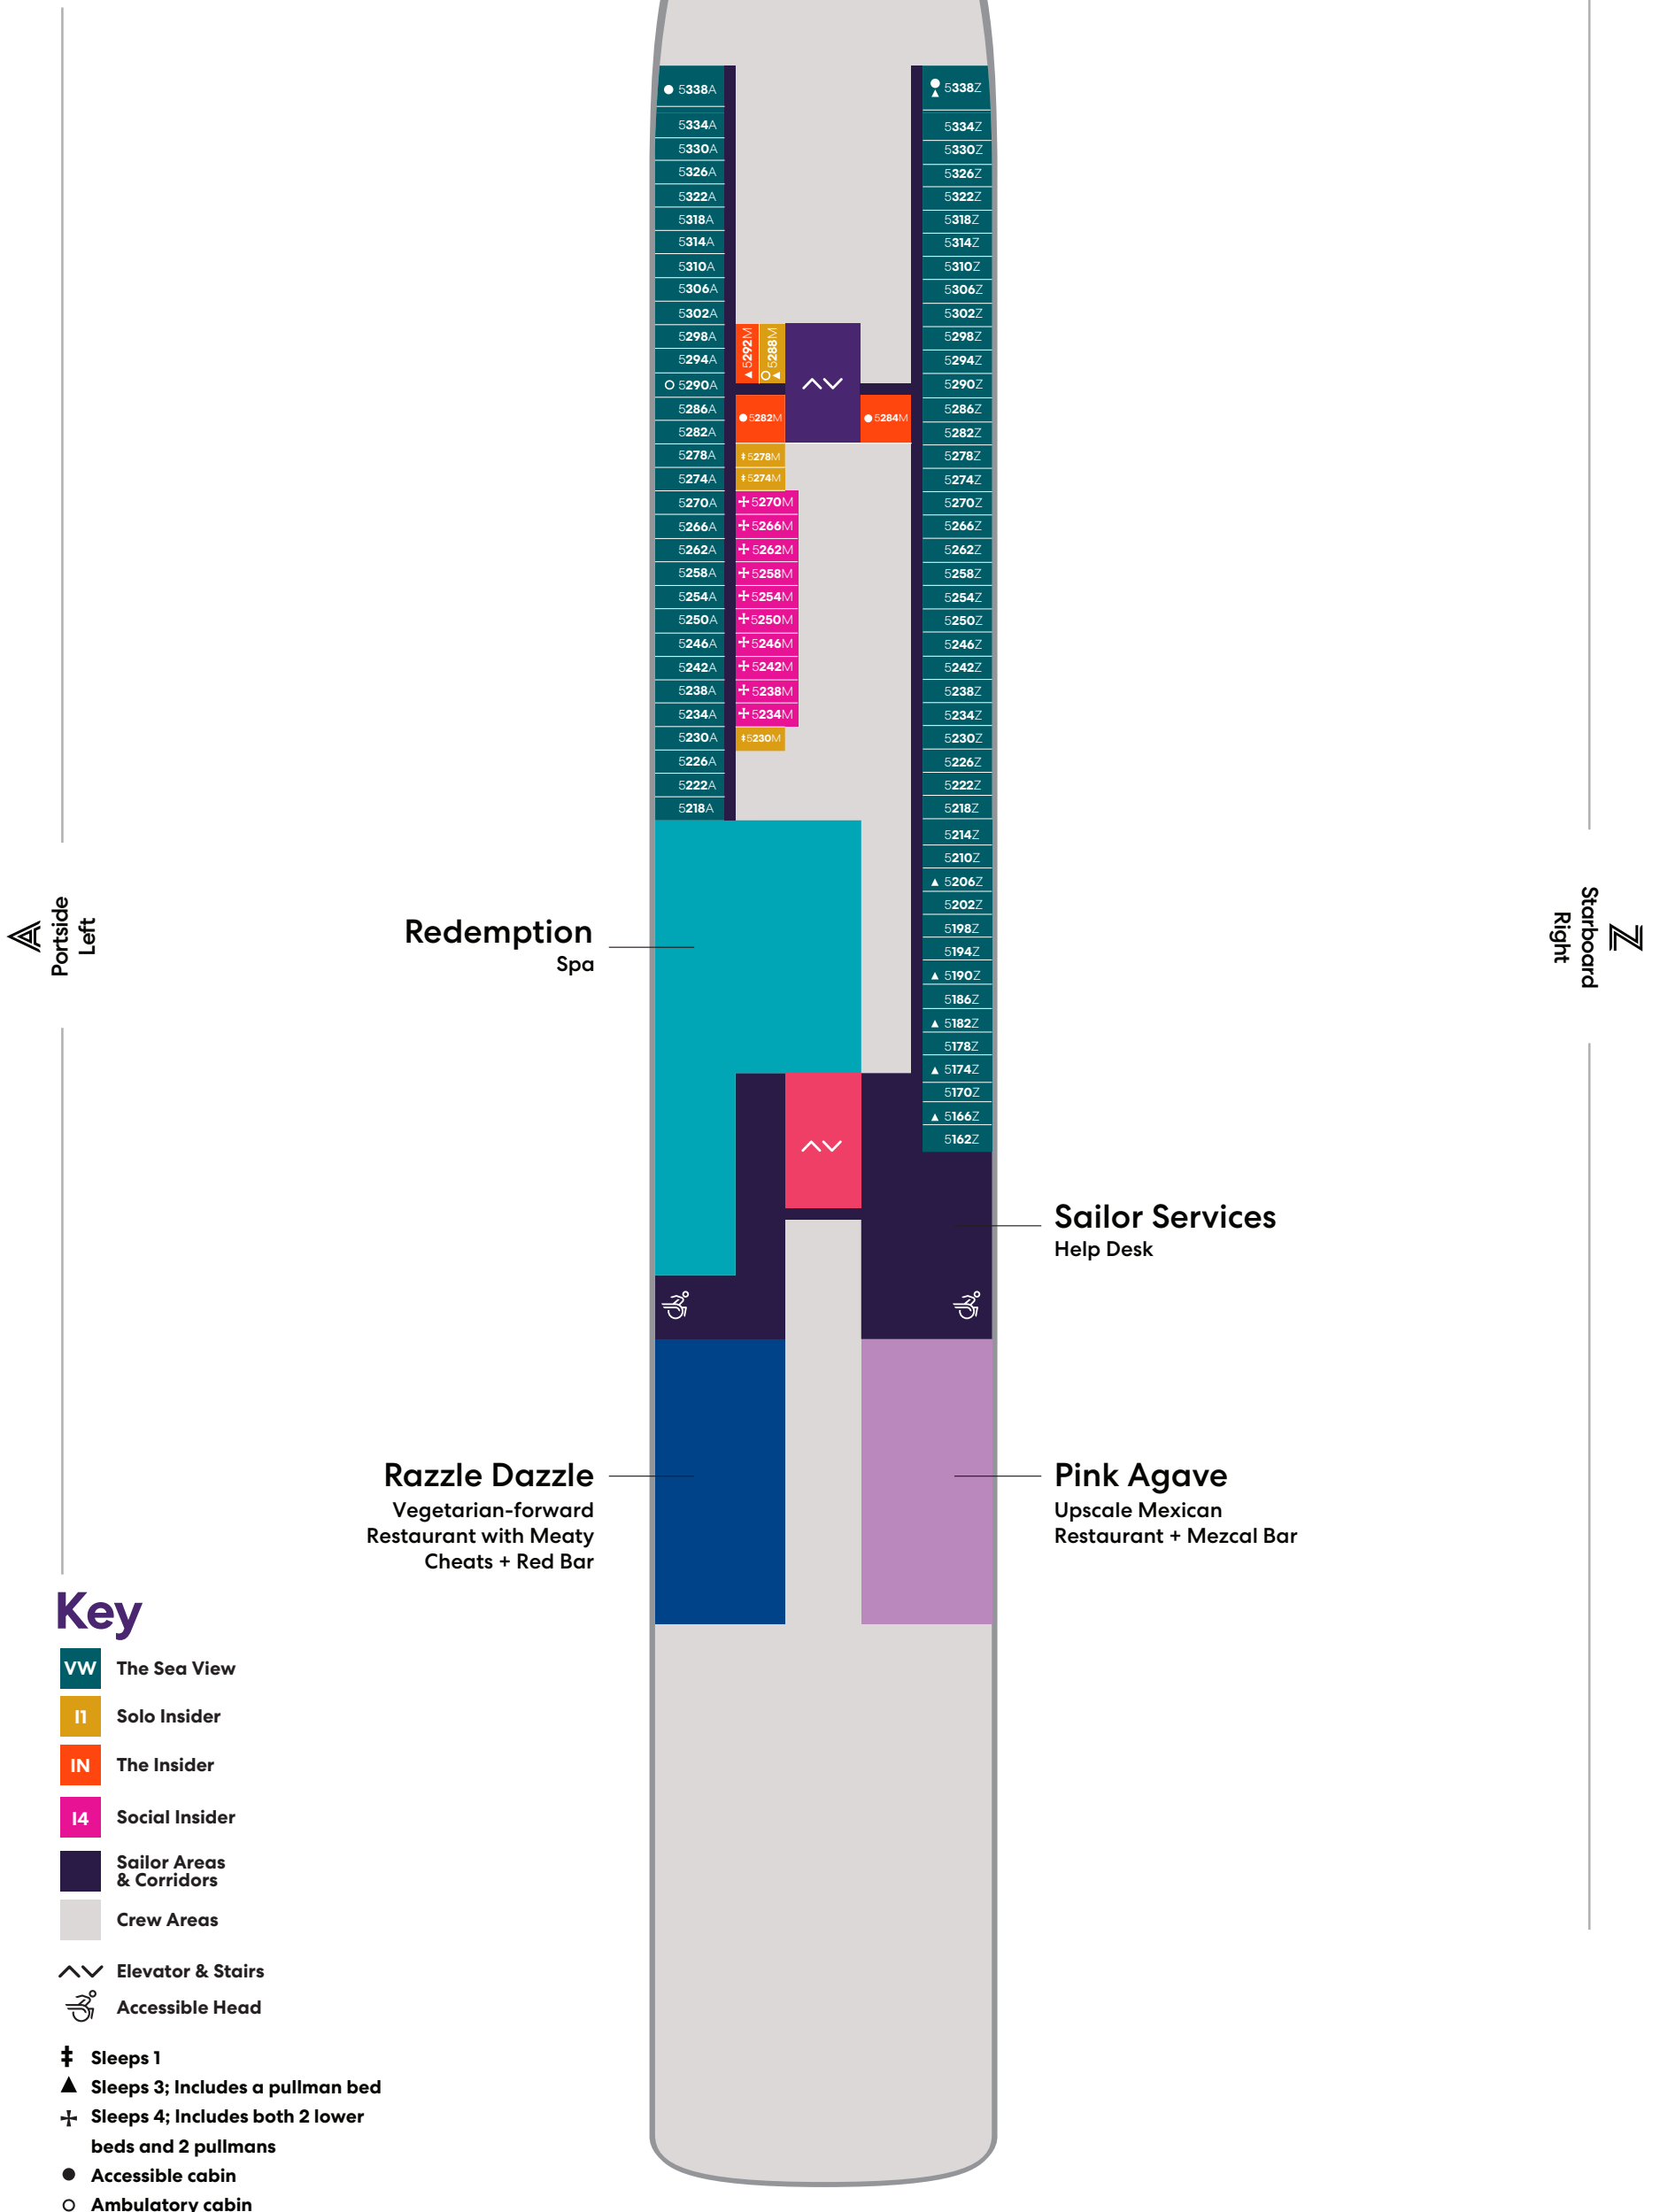

Deck

4

BRILLIANT LADY

A Portside Left

Z Starboard Right

Key

■ Sailor Areas & Corridors

■ Crew Areas

^v Elevator & Stairs

Deck

5

BRILLIANT LADY

Key

- VW The Sea View
- I1 Solo Insider
- IN The Insider
- I4 Social Insider
- S Sailor Areas & Corridors
- C Crew Areas
- Elevator & Stairs
- Accessible Head
- ‡** Sleeps 1
- ▲** Sleeps 3; Includes a pullman bed
- +** Sleeps 4; Includes both 2 lower beds and 2 pullmans
- Accessible cabin
- Ambulatory cabin

Deck

BRILLIANT LADY

Deck

7

BRILLIANT LADY

Deck

BRILLIANT LADY

Key

- SCP Cheeky Corner Suite – Pretty Big Terrace
- SAP Sweet Aft Suite – Pretty Big Terrace
- TX XL Sea Terrace
- TC Central Sea Terrace
- TR The Sea Terrace
- TS Sea Terrace – (Slightly) Smaller Balcony
- II Solo Insider
- Sailor Areas & Corridors
- Crew Areas
- ^ v Elevator & Stairs
- ‡ Sleeps 1
- ▲ Sleeps 3; Includes a pullman bed
- △ Sleeps 3; Includes an extra lower bed
- ☒ Sleeps 4; Includes both an extra lower bed and a pullman bed
- Accessible cabin
- Ambulatory cabin
- || Connecting cabins