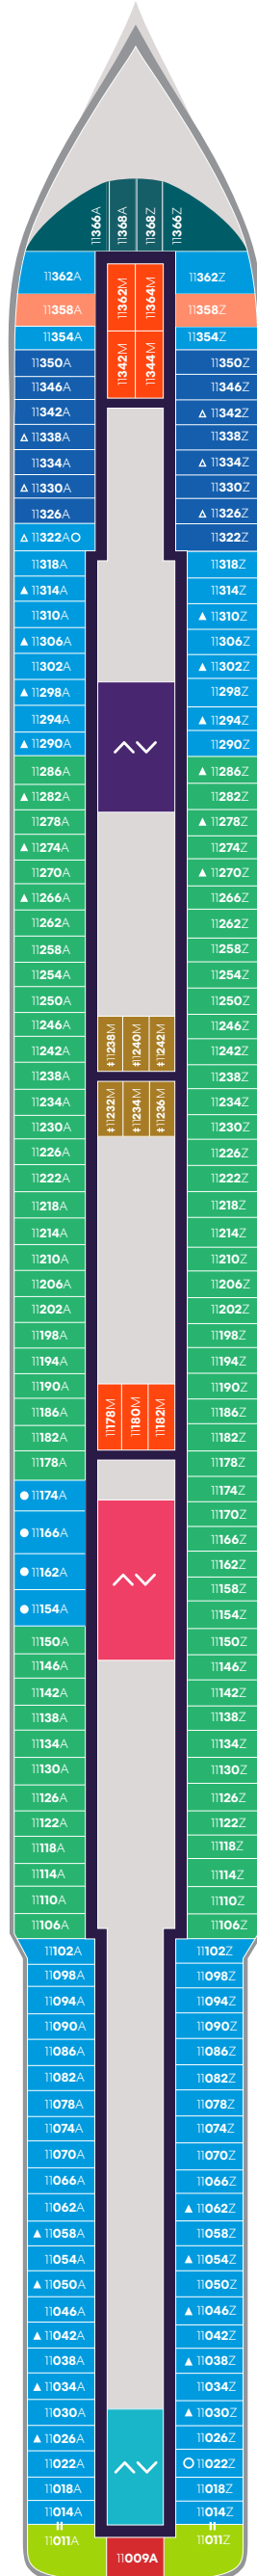

Deck

11

BRILLIANT LADY

A
Portside
Left

Z
Starboard
Right

Key

- **SCE** Cheeky Corner Suite – Even Bigger Terrace
- **SAE** Sweet Aft Suite – Even Bigger Terrace
- **TX** XL Sea Terrace
- **TC** Central Sea Terrace
- **TR** The Sea Terrace
- **TS** Sea Terrace – (Slightly) Smaller Balcony
- **VW** The Sea View
- **II** Solo Insider
- **IN** The Insider
- **Sailor Areas & Corridors**
- **Crew Areas**
- ^ v Elevator & Stairs
- ‡ Sleeps 1
- ▲ Sleeps 3; Includes a pullman bed
- △ Sleeps 3; Includes an extra lower bed
- Accessible cabin
- Ambulatory cabin
- || Connecting cabins