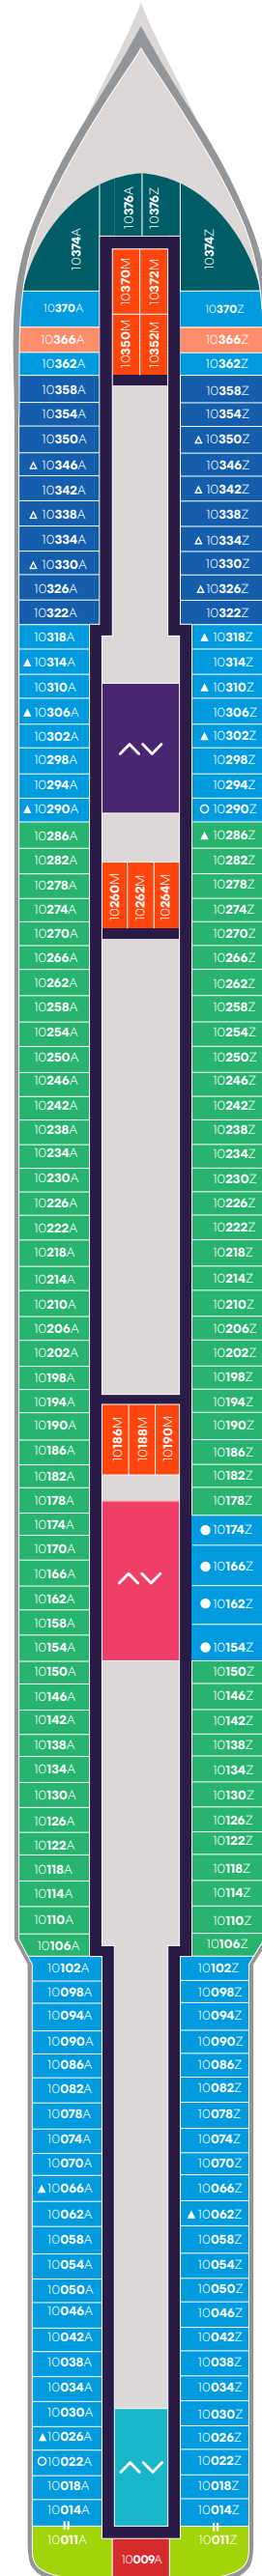

Deck

10

BRILLIANT LADY

VOYAGES

▲ Portside
Left

▲ Starboard
Right

Key

- SCE Cheeky Corner Suite - Even Bigger Terrace
- SAE Sweet Aft Suite - Even Bigger Terrace
- TX XL Sea Terrace
- TC Central Sea Terrace
- TR The Sea Terrace
- TS Sea Terrace - (Slightly) Smaller Balcony
- VW The Sea View
- IN The Insider
- Sailor Areas & Corridors
- Crew Areas

^ v Elevator & Stairs

- ▲ Sleeps 3; Includes a pullman bed
- △ Sleeps 3; Includes an extra lower bed
- Accessible cabin
- Ambulatory cabin
- || Connecting cabins