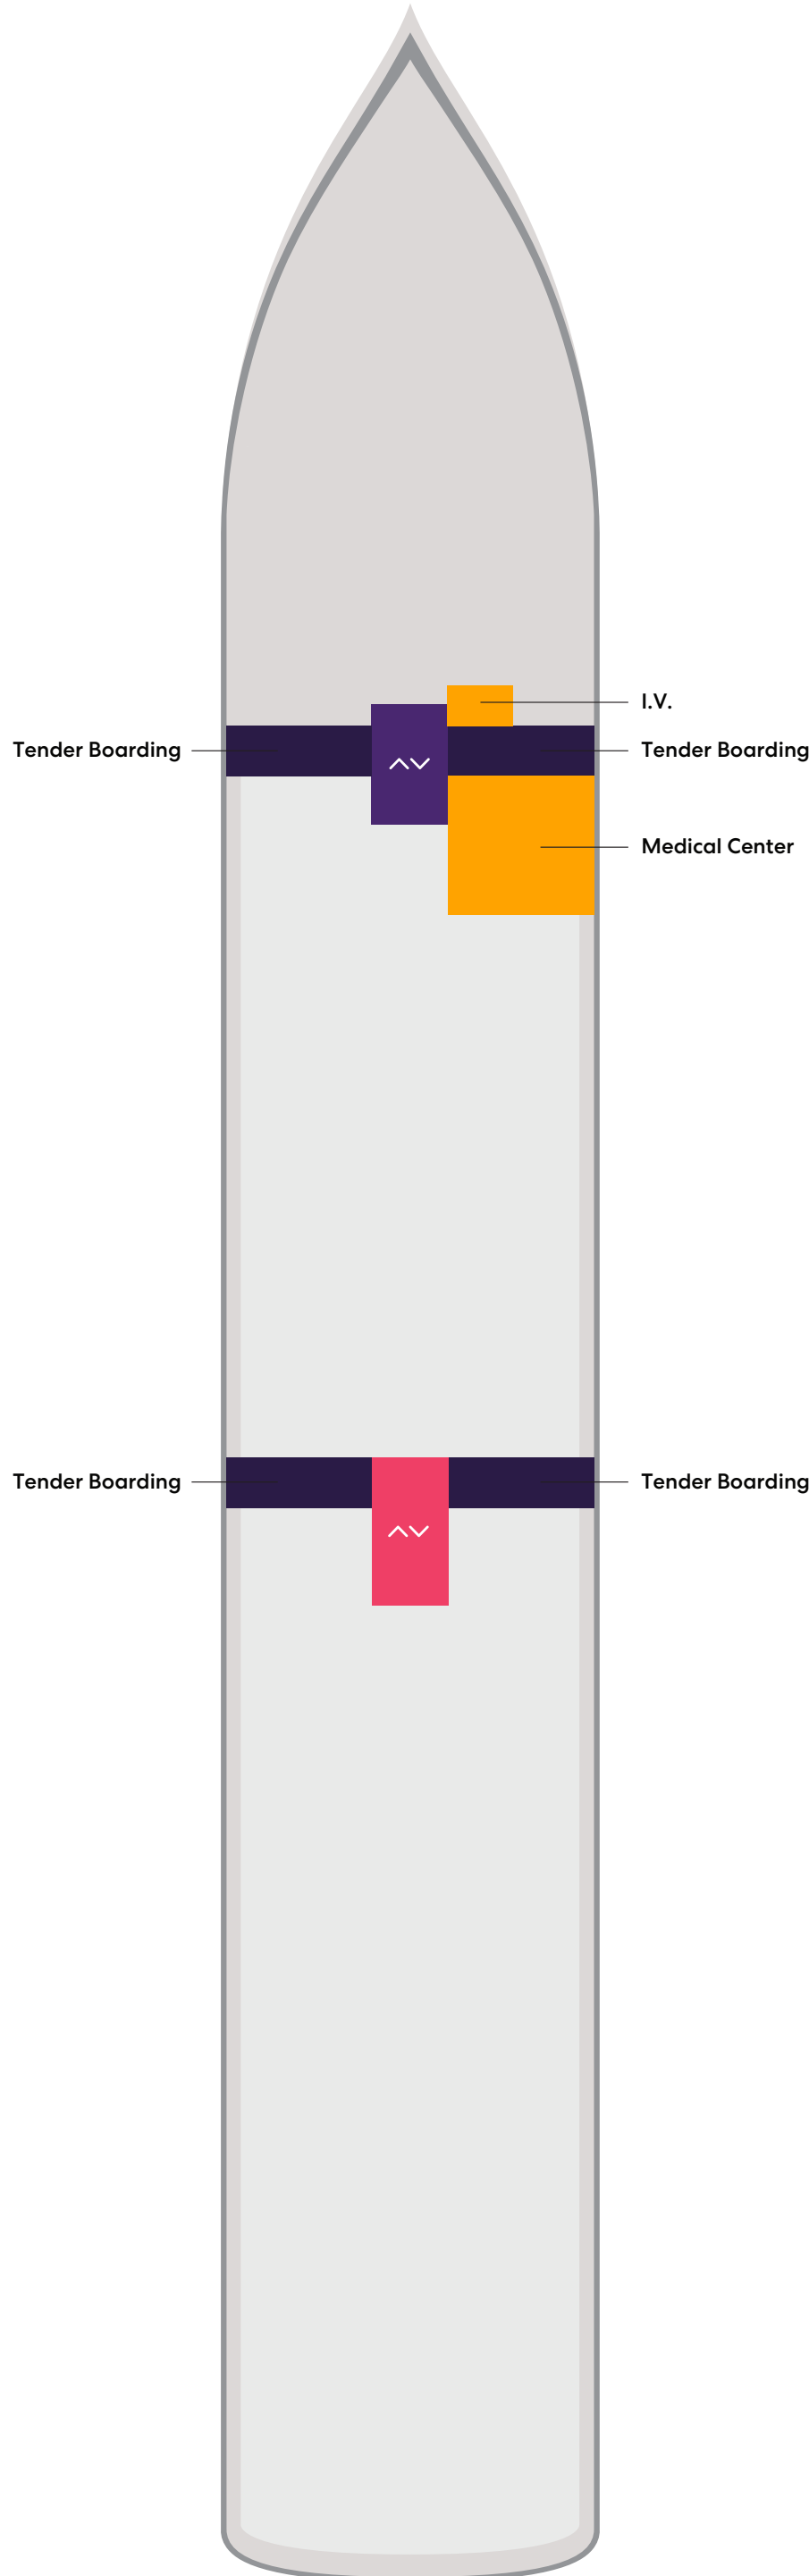

Deck

4

BRILLIANT LADY

A Portside Left

Z Starboard Right

Key

■ Sailor Areas & Corridors

■ Crew Areas

^v Elevator & Stairs

Deck

5

BRILLIANT LADY

Key

- VW The Sea View
- I1 Solo Insider
- IN The Insider
- I4 Social Insider
- S Sailor Areas & Corridors
- C Crew Areas
- Elevator & Stairs
- Accessible Head
- ‡** Sleeps 1
- ▲** Sleeps 3; Includes a pullman bed
- +** Sleeps 4; Includes both 2 lower beds and 2 pullmans
- Accessible cabin
- Ambulatory cabin

Deck

BRILLIANT LADY

Deck

7

BRILLIANT LADY

Deck

BRILLIANT LADY

Key

Deck

9

BRILLIANT LADY

Portside
Left

Starboard
Right

Key

- SCP Cheeky Corner Suite – Pretty Big Terrace
- SAP Sweet Aft Suite – Pretty Big Terrace
- TX XL Sea Terrace
- TC Central Sea Terrace
- TR The Sea Terrace
- TS Sea Terrace – (Slightly) Smaller Balcony
- VI Solo Sea View
- VW The Sea View
- IN The Insider
- Sailor Areas & Corridors
- Crew Areas
- ^v Elevator & Stairs
- ‡ Sleeps 1
- ▲ Sleeps 3; Includes a pullman bed
- △ Sleeps 3; Includes an extra lower bed
- Accessible cabin
- Ambulatory cabin
- || Connecting cabins