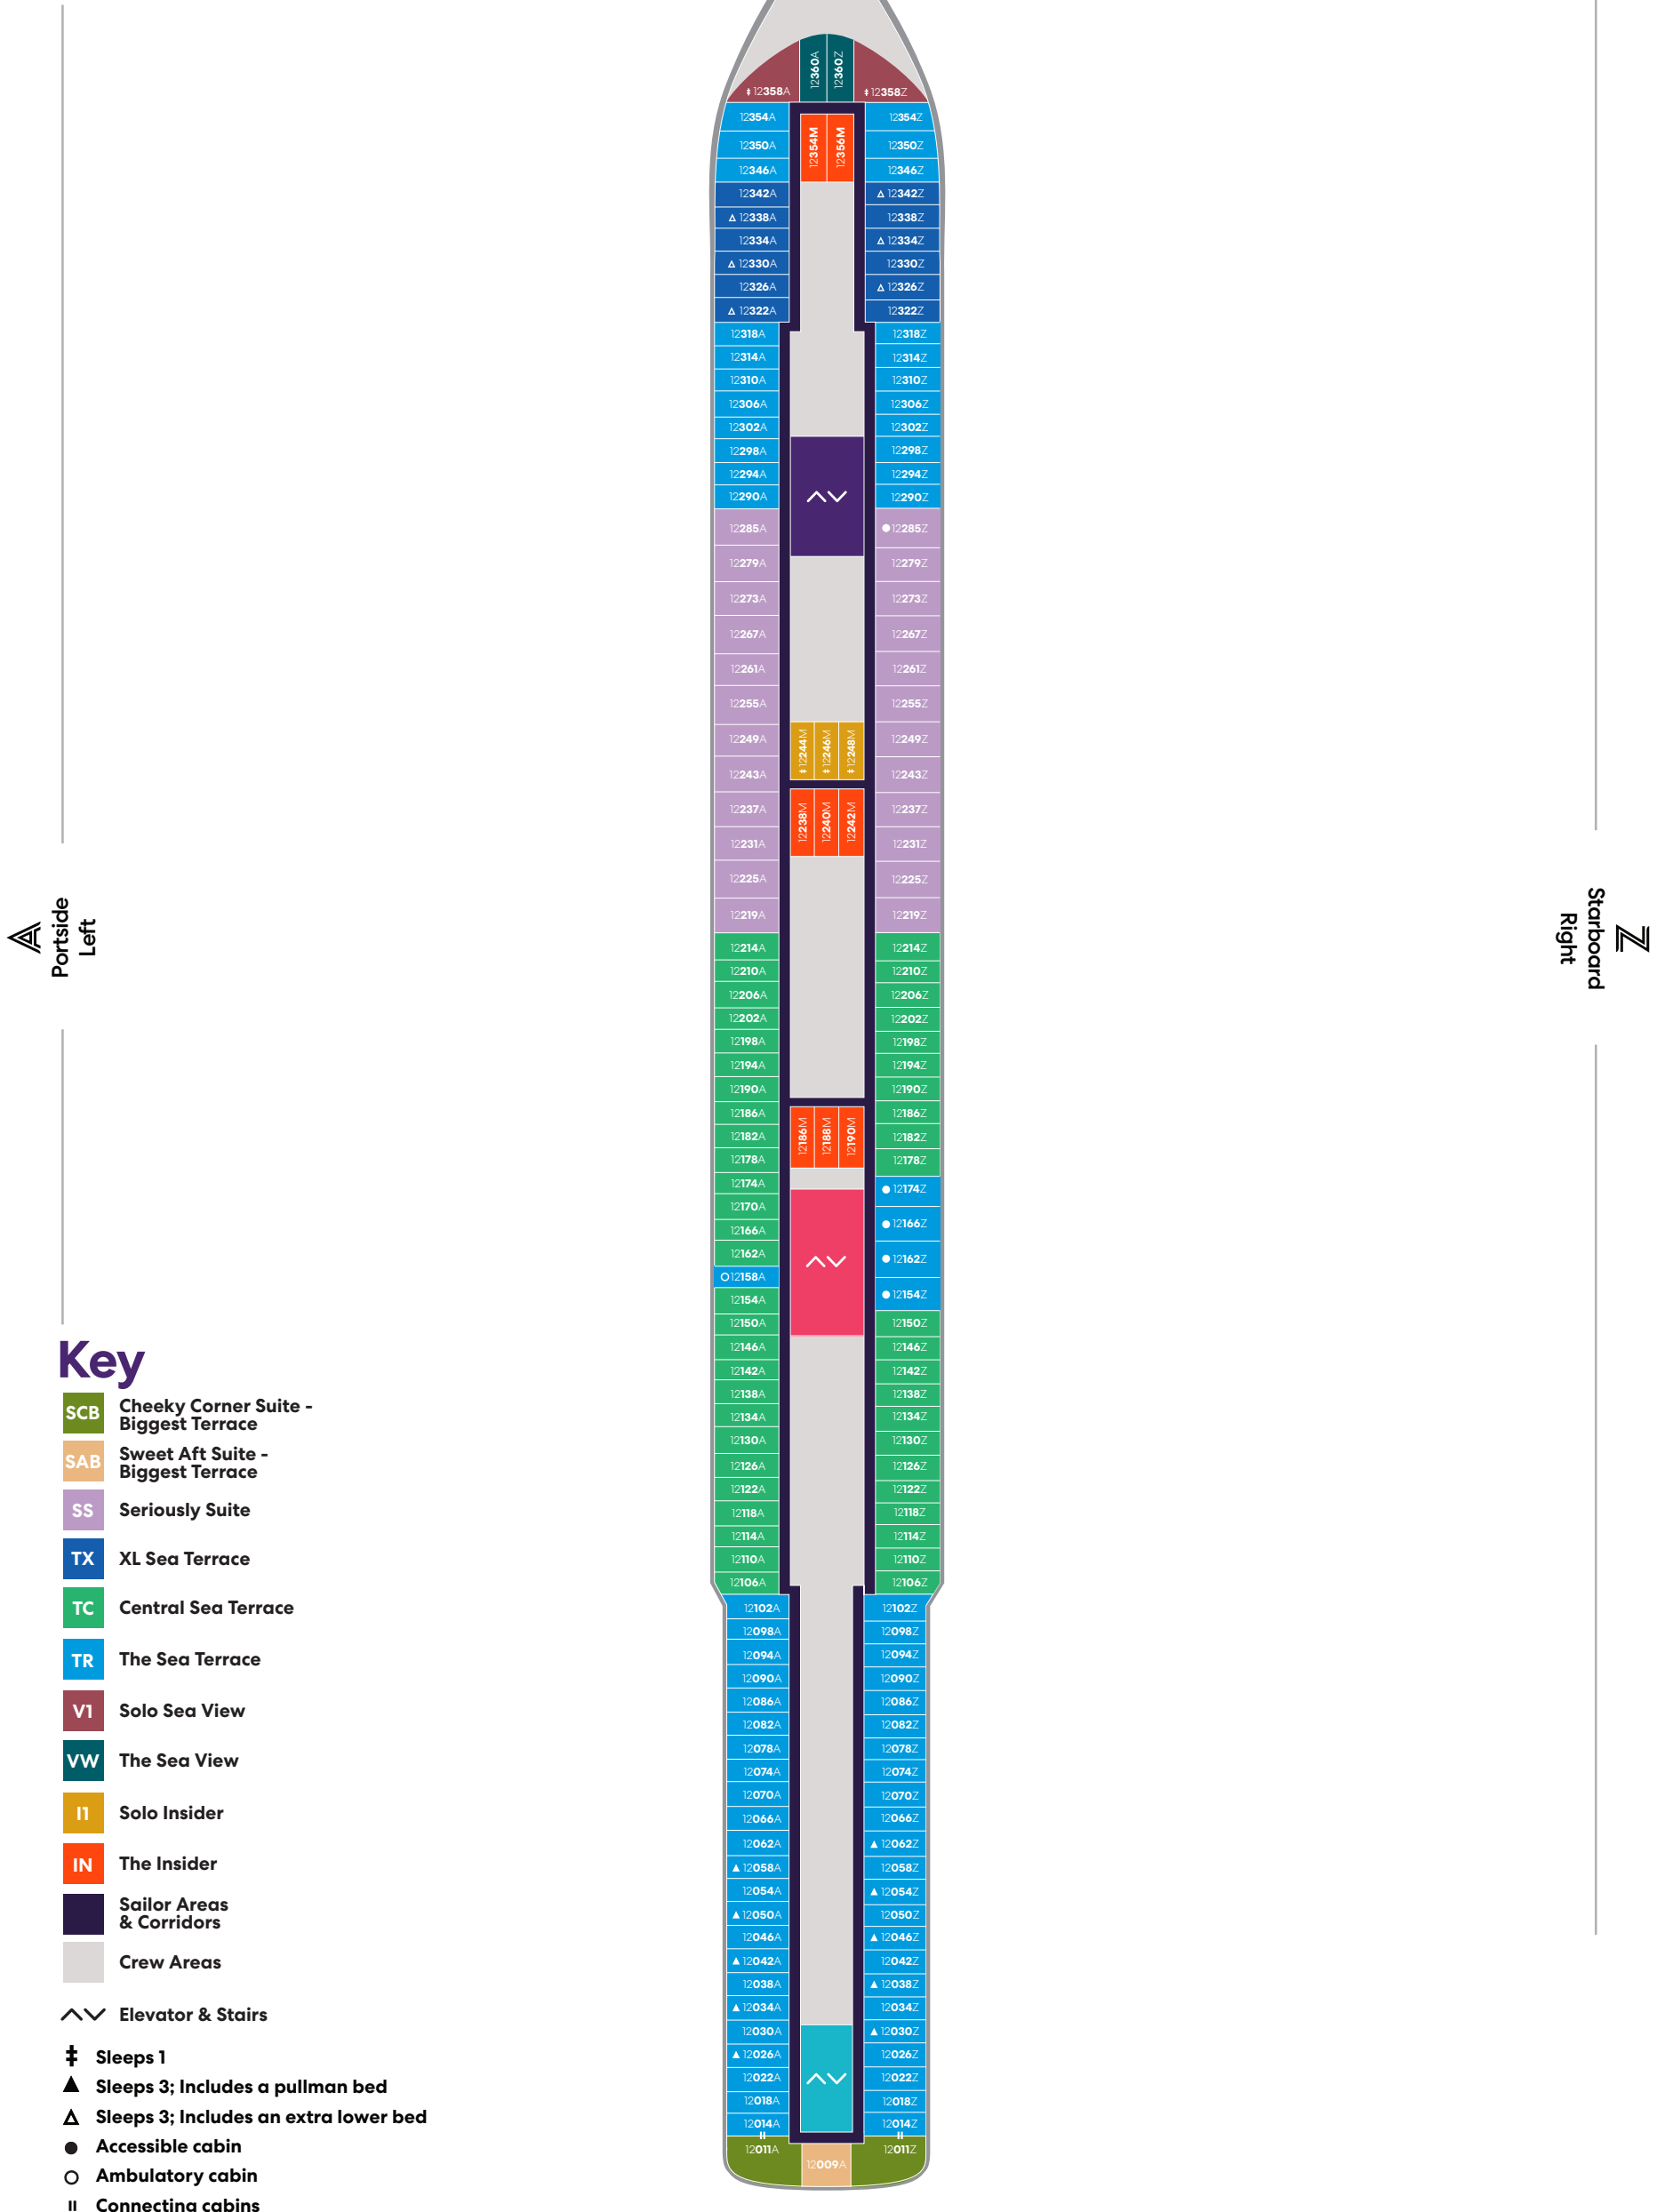

Deck

10

BRILLIANT LADY

VOYAGES

▲ Portside
Left

▲ Starboard
Right

Key

- SCE Cheeky Corner Suite - Even Bigger Terrace
- SAE Sweet Aft Suite - Even Bigger Terrace
- TX XL Sea Terrace
- TC Central Sea Terrace
- TR The Sea Terrace
- TS Sea Terrace - (Slightly) Smaller Balcony
- VW The Sea View
- IN The Insider
- Sailor Areas & Corridors
- Crew Areas

Key

- SCE** Cheeky Corner Suite – Even Bigger Terrace
- SAE** Sweet Aft Suite – Even Bigger Terrace
- TX** XL Sea Terrace
- TC** Central Sea Terrace
- TR** The Sea Terrace
- TS** Sea Terrace – (Slightly) Smaller Balcony
- VW** The Sea View
- II** Solo Insider
- IN** The Insider
- Sailor Areas & Corridors**
- Crew Areas**
- ^ v Elevator & Stairs
- ‡ Sleeps 1
- ▲ Sleeps 3; Includes a pullman bed
- △ Sleeps 3; Includes an extra lower bed
- Accessible cabin
- Ambulatory cabin
- || Connecting cabins

Deck

12

BRILLIANT LADY

Key

- SCB Cheeky Corner Suite - Biggest Terrace
- SAB Sweet Aft Suite - Biggest Terrace
- SS Seriously Suite
- TX XL Sea Terrace
- TC Central Sea Terrace
- TR The Sea Terrace
- VI Solo Sea View
- VW The Sea View
- II Solo Insider
- IN The Insider
- Sailor Areas & Corridors
- Crew Areas
- ↕ Elevator & Stairs
- ‡ Sleeps 1
- ▲ Sleeps 3; Includes a pullman bed
- △ Sleeps 3; Includes an extra lower bed
- Accessible cabin
- Ambulatory cabin
- || Connecting cabins

Deck

13

BRILLIANT LADY

A
Portside
Left

Z
Starboard
Right

Key

- SCB Cheeky Corner Suite - Biggest Terrace
- SAB Sweet Aft Suite - Biggest Terrace
- TX XL Sea Terrace
- TC Central Sea Terrace
- TR The Sea Terrace
- II Solo Insider
- IN The Insider
- Sailor Areas & Corridors
- Crew Areas
- ^ v Elevator & Stairs
- ‡ Sleeps 1
- ▲ Sleeps 3; Includes a pullman bed
- Accessible cabin
- Ambulatory cabin
- || Connecting cabins