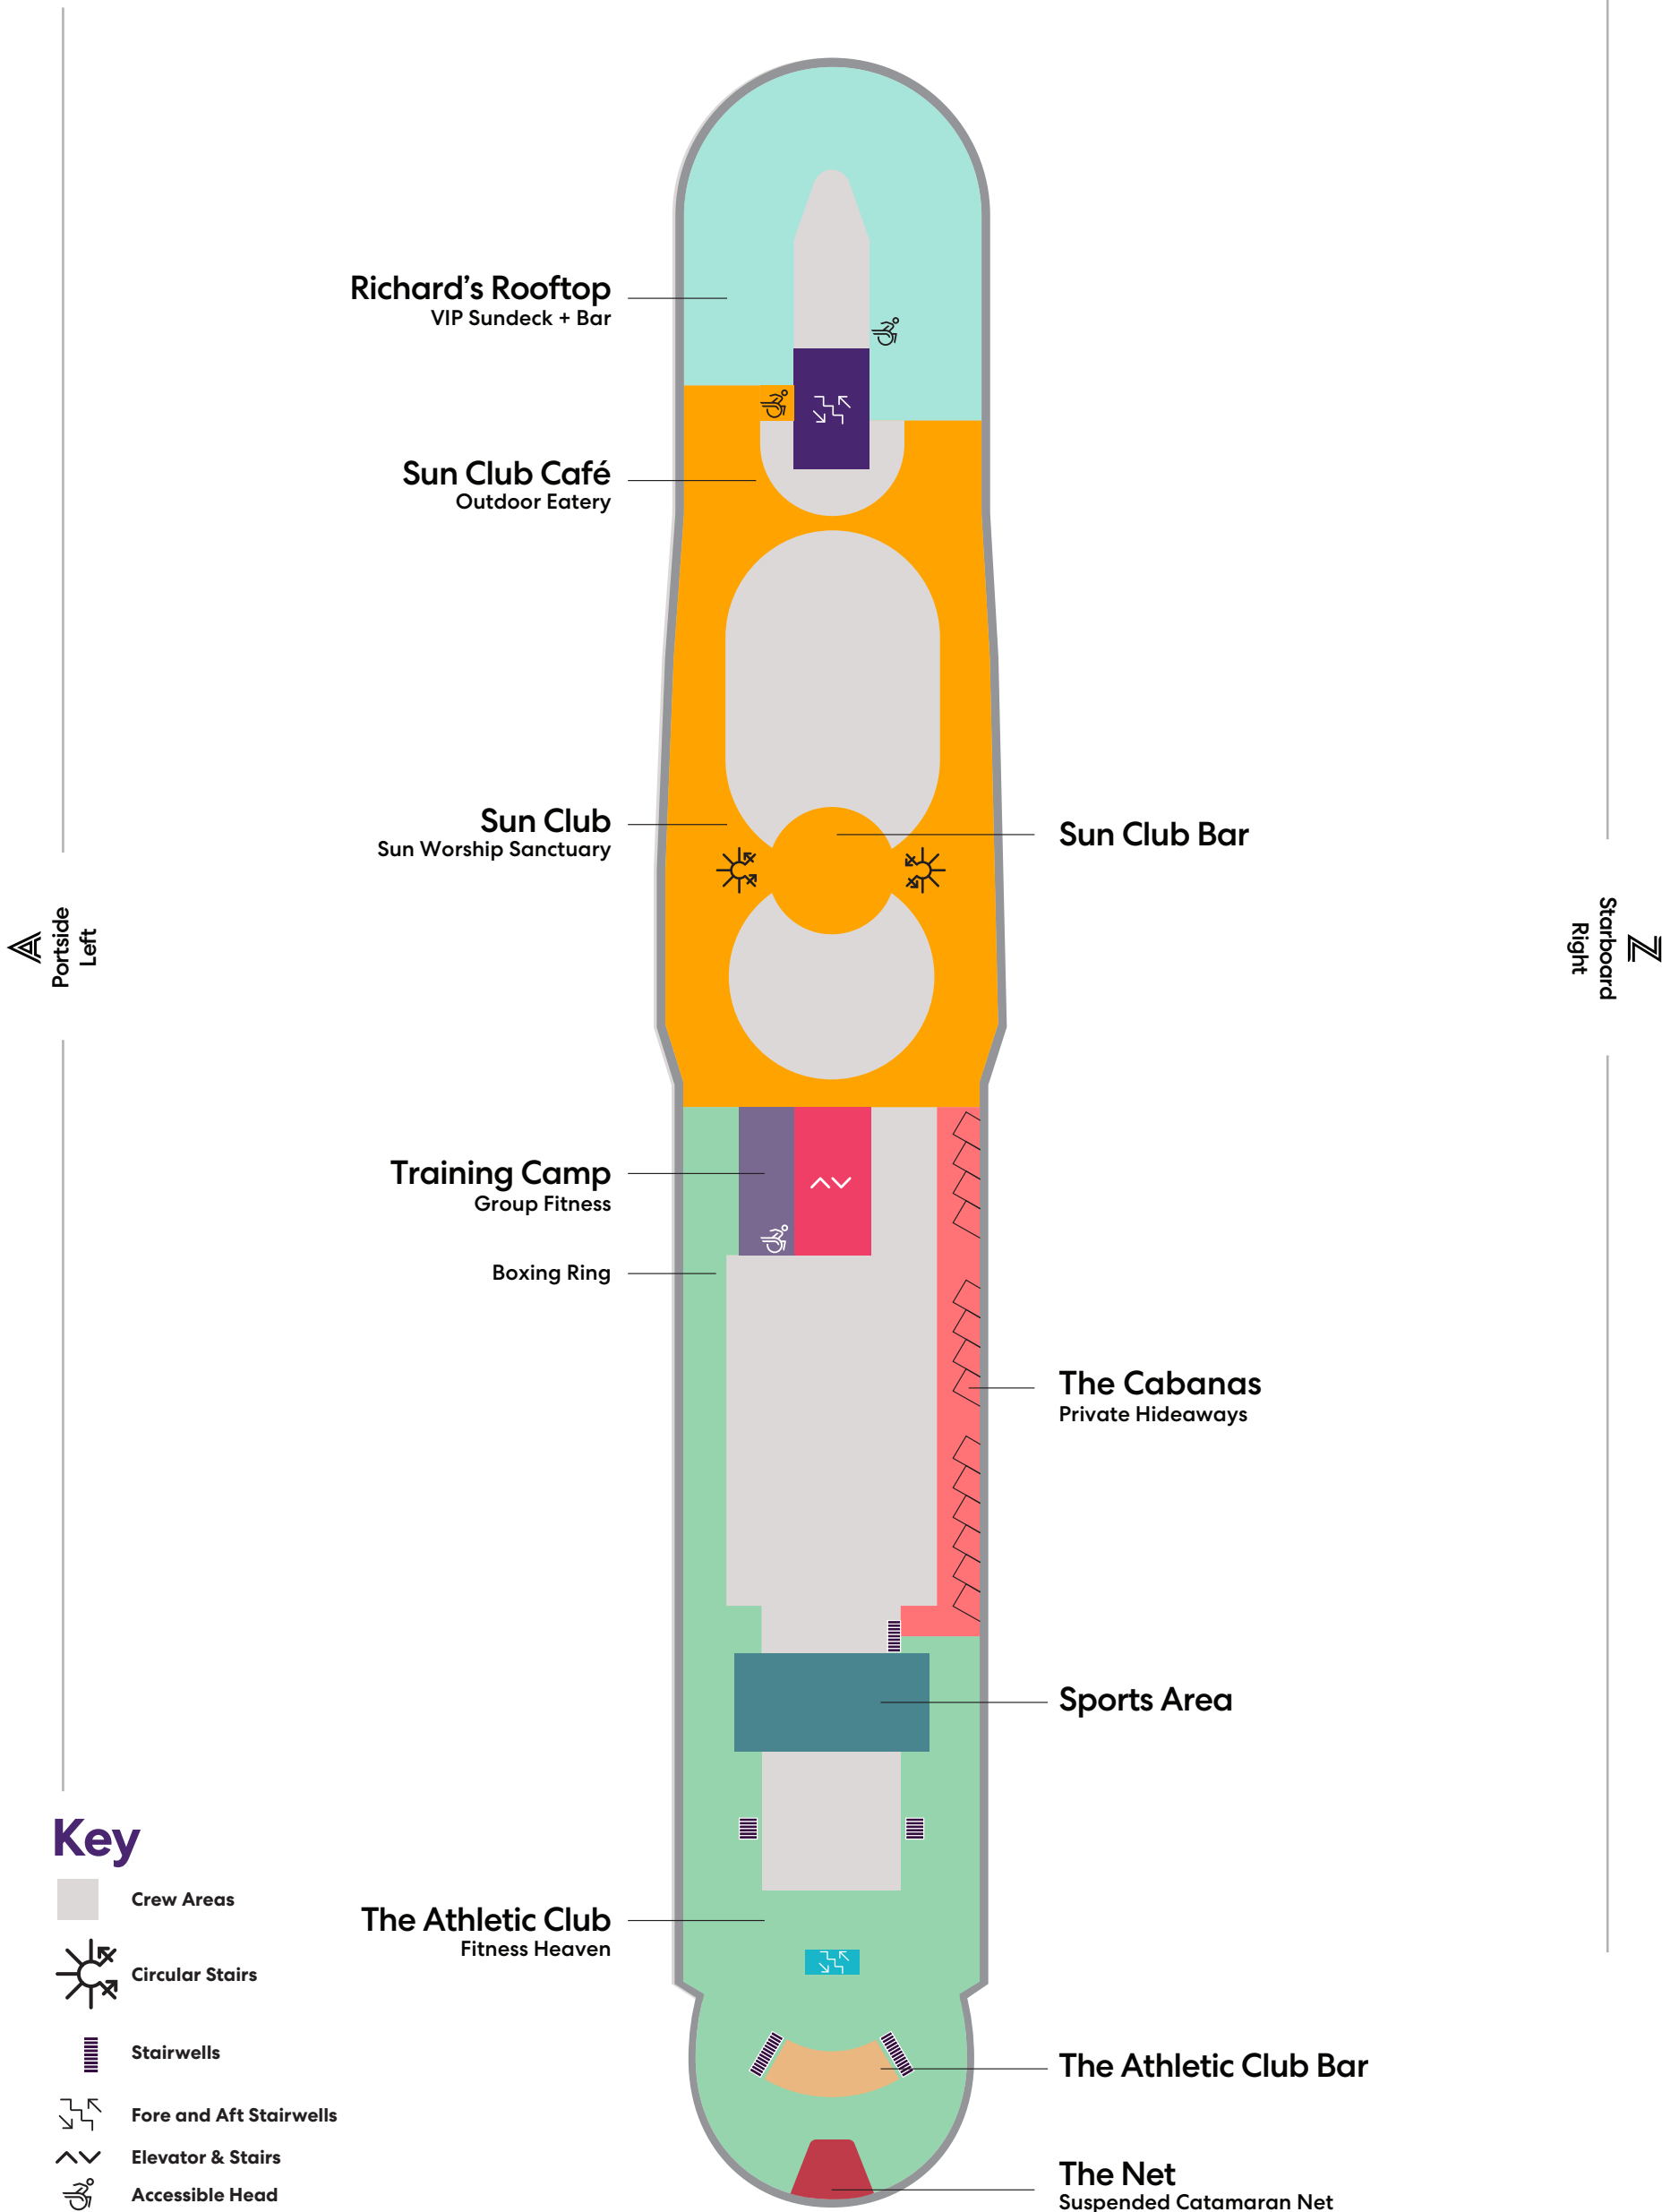

Deck

13

BRILLIANT LADY

A
Portside
Left

Z
Starboard
Right

Key

- SCB Cheeky Corner Suite - Biggest Terrace
- SAB Sweet Aft Suite - Biggest Terrace
- TX XL Sea Terrace
- TC Central Sea Terrace
- TR The Sea Terrace
- II Solo Insider
- IN The Insider
- Sailor Areas & Corridors
- Crew Areas
- ^ v Elevator & Stairs
- ‡ Sleeps 1
- ▲ Sleeps 3; Includes a pullman bed
- Accessible cabin
- Ambulatory cabin
- || Connecting cabins

Deck

14

BRILLIANT LADY

Key

- SCB Cheeky Corner Suite - Biggest Terrace
- SAB Sweet Aft Suite - Biggest Terrace
- SB Brilliant Suite
- TX XL Sea Terrace
- TC Central Sea Terrace
- TR The Sea Terrace
- II Solo Insider
- IN The Insider
- Sailor Areas & Corridors
- Crew Areas
- ^ v Elevator & Stairs
- ‡ Sleeps 1
- ▲ Sleeps 3; Includes a pullman bed
- ▣ Sleeps 4; Includes both an extra lower bed and a pullman bed
- + Sleeps up to 4
- || Connecting cabins
- Ambulatory cabin

Deck

15

BRILLIANT LADY

VOYAGES

Deck

16

BRILLIANT LADY

Deck

17

BRILLIANT LADY

VOYAGES

A
Portside
Left

Z
Starboard
Right

The Perch
Outdoor Yoga

The Runway
Jogging Track

Key