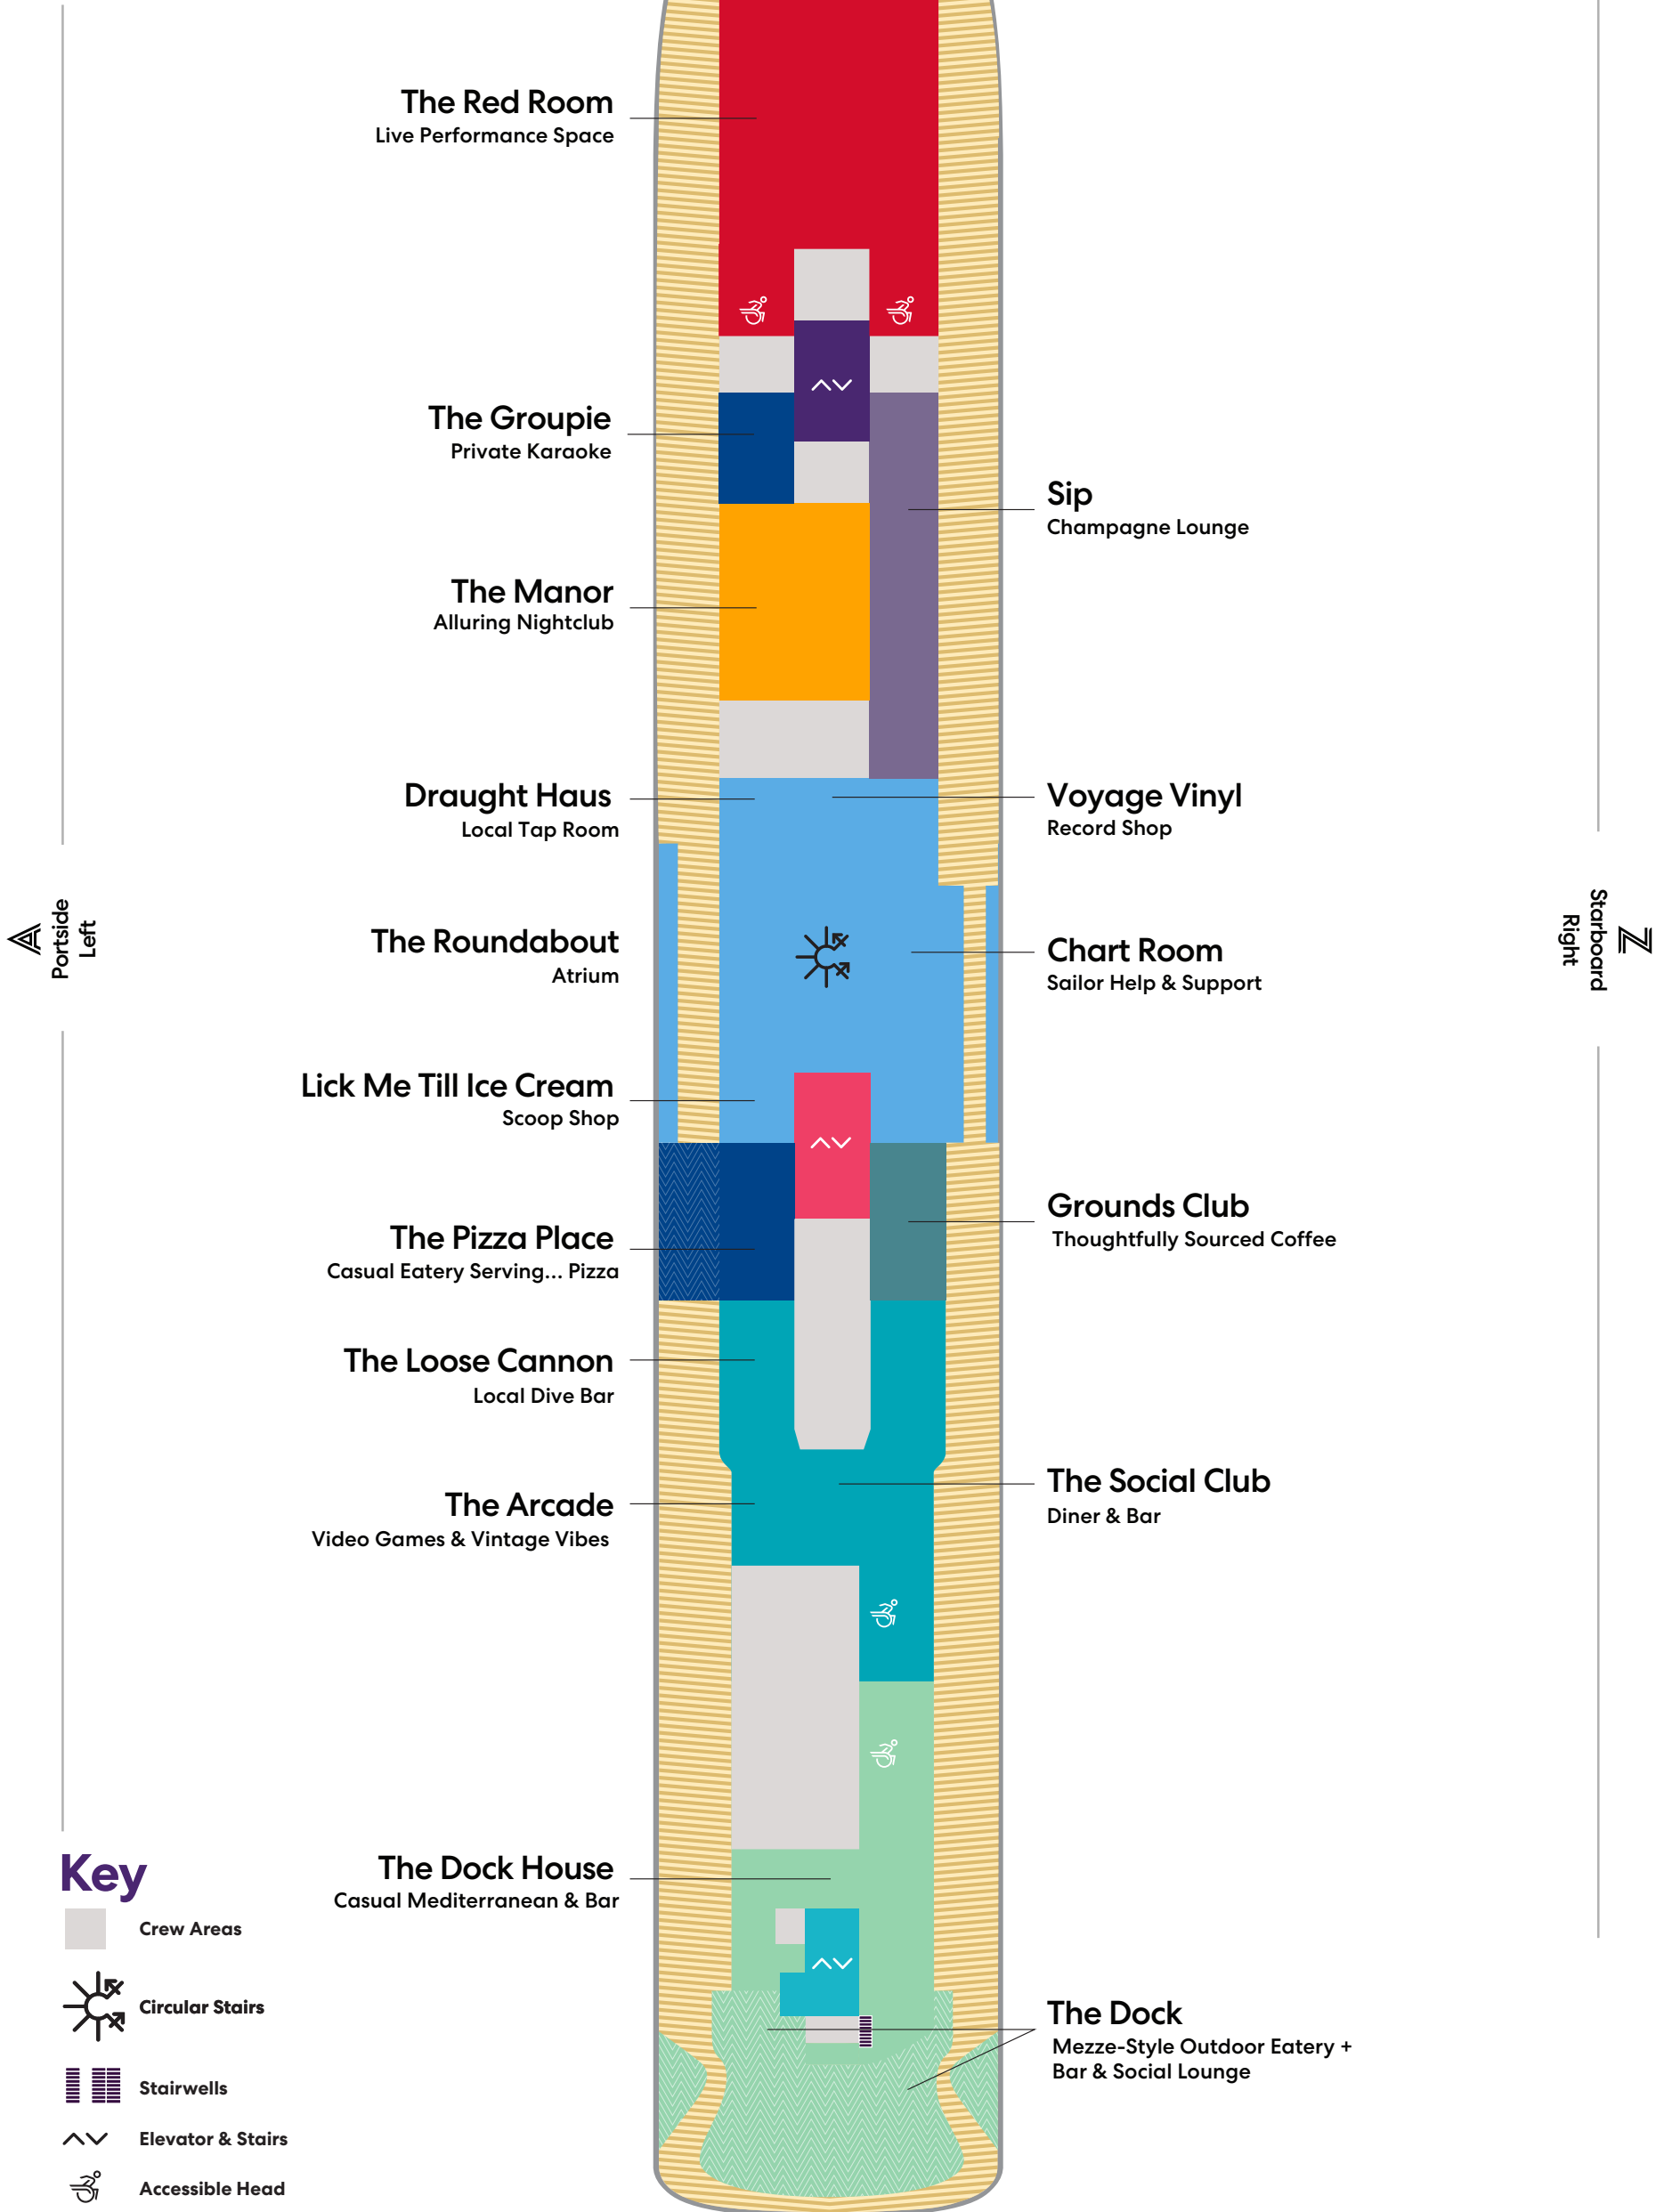

Deck

4

BRILLIANT LADY

A Portside Left

Z Starboard Right

Key

■ Sailor Areas & Corridors

■ Crew Areas

Deck

BRILLIANT LADY

Deck

7

BRILLIANT LADY

Deck

BRILLIANT LADY

Key

- SCP Cheeky Corner Suite – Pretty Big Terrace
- SAP Sweet Aft Suite – Pretty Big Terrace
- TX XL Sea Terrace
- TC Central Sea Terrace
- TR The Sea Terrace
- TS Sea Terrace – (Slightly) Smaller Balcony
- II Solo Insider
- Sailor Areas & Corridors
- Crew Areas
- ^ v Elevator & Stairs
- ‡ Sleeps 1
- ▲ Sleeps 3; Includes a pullman bed
- △ Sleeps 3; Includes an extra lower bed
- ☒ Sleeps 4; Includes both an extra lower bed and a pullman bed
- Accessible cabin
- Ambulatory cabin
- || Connecting cabins

Deck

9

BRILLIANT LADY

Portside
Left

Starboard
Right

Key

- SCP Cheeky Corner Suite – Pretty Big Terrace
- SAP Sweet Aft Suite – Pretty Big Terrace
- TX XL Sea Terrace
- TC Central Sea Terrace
- TR The Sea Terrace
- TS Sea Terrace – (Slightly) Smaller Balcony
- VI Solo Sea View
- VW The Sea View
- IN The Insider
- Sailor Areas & Corridors
- Crew Areas
- ^v Elevator & Stairs
- ‡ Sleeps 1
- ▲ Sleeps 3; Includes a pullman bed
- △ Sleeps 3; Includes an extra lower bed
- Accessible cabin
- Ambulatory cabin
- || Connecting cabins