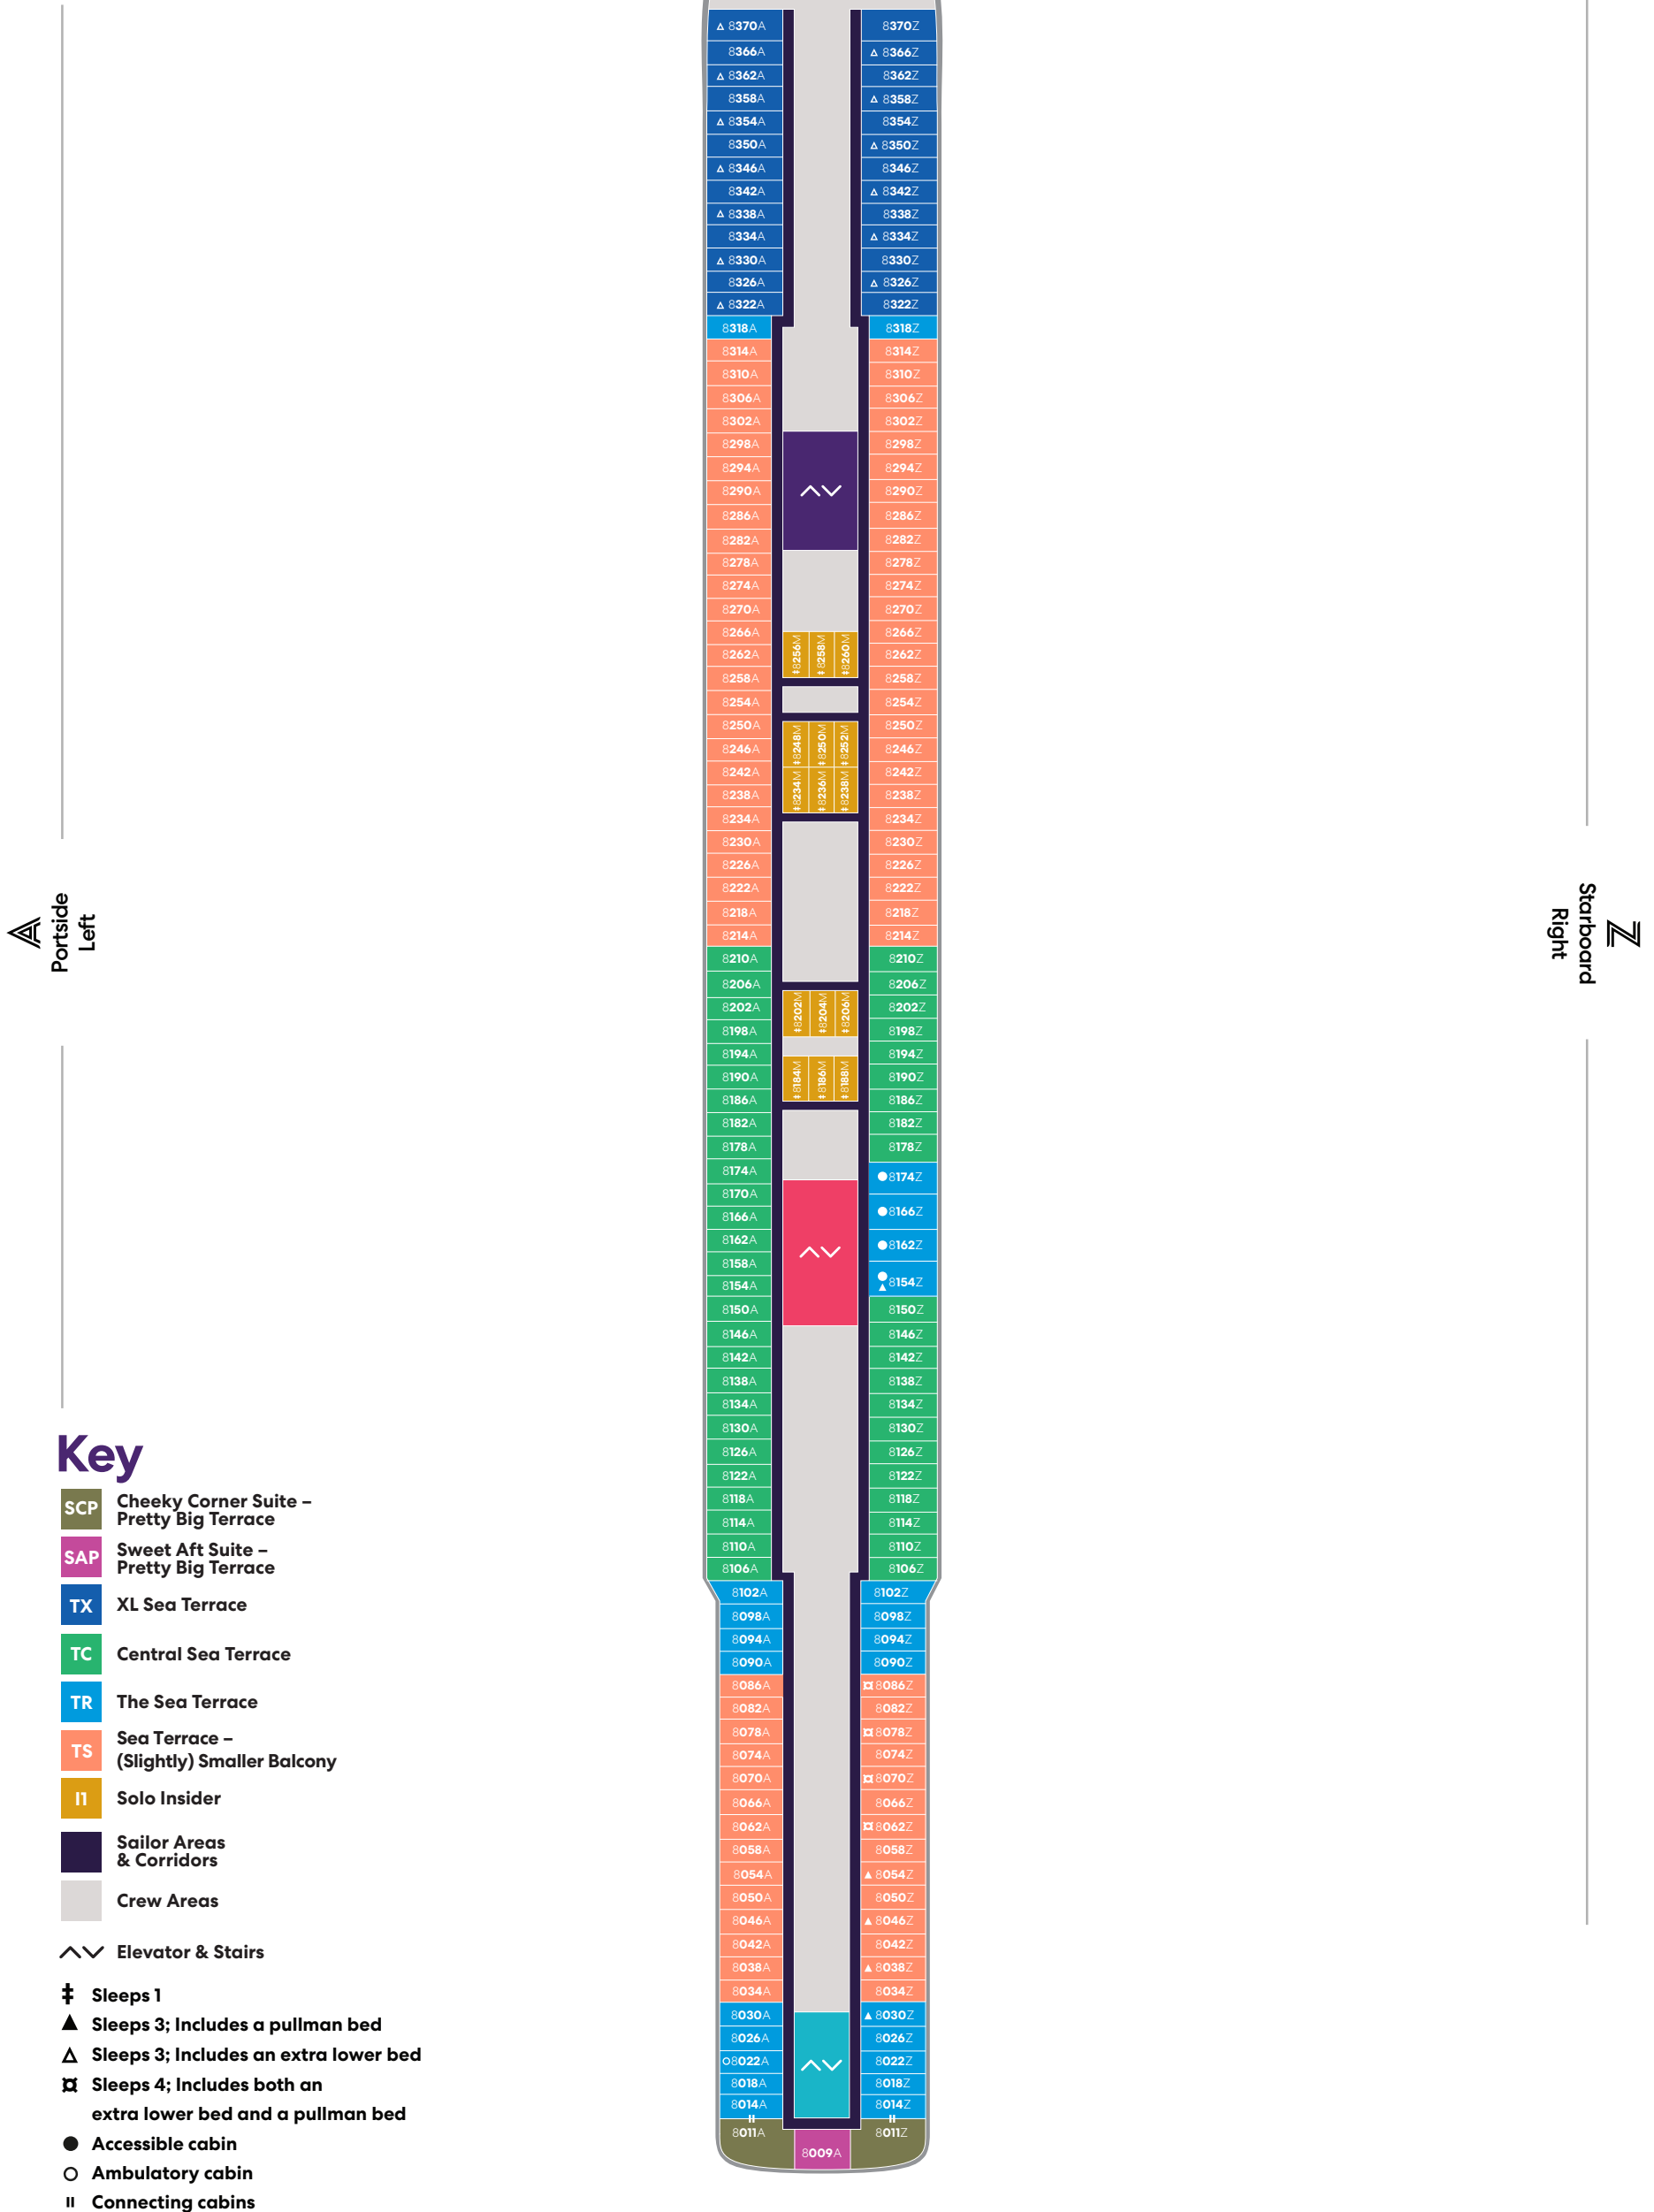

Deck

4

BRILLIANT LADY

A Portside Left

Z Starboard Right

Key

■ Sailor Areas & Corridors

■ Crew Areas

Deck

BRILLIANT LADY

Deck

7

BRILLIANT LADY

Deck

BRILLIANT LADY

Key

- SCP Cheeky Corner Suite – Pretty Big Terrace
- SAP Sweet Aft Suite – Pretty Big Terrace
- TX XL Sea Terrace
- TC Central Sea Terrace
- TR The Sea Terrace
- TS Sea Terrace – (Slightly) Smaller Balcony
- II Solo Insider
- Sailor Areas & Corridors
- Crew Areas
- ^ v Elevator & Stairs
- ‡ Sleeps 1
- ▲ Sleeps 3; Includes a pullman bed
- △ Sleeps 3; Includes an extra lower bed
- ☒ Sleeps 4; Includes both an extra lower bed and a pullman bed
- Accessible cabin
- Ambulatory cabin
- || Connecting cabins

Deck

9

BRILLIANT LADY

Portside
Left

Starboard
Right

Key

- SCP Cheeky Corner Suite – Pretty Big Terrace
- SAP Sweet Aft Suite – Pretty Big Terrace
- TX XL Sea Terrace
- TC Central Sea Terrace
- TR The Sea Terrace
- TS Sea Terrace – (Slightly) Smaller Balcony
- VI Solo Sea View
- VW The Sea View
- IN The Insider
- Sailor Areas & Corridors
- Crew Areas
- ^v Elevator & Stairs
- ‡ Sleeps 1
- ▲ Sleeps 3; Includes a pullman bed
- △ Sleeps 3; Includes an extra lower bed
- Accessible cabin
- Ambulatory cabin
- || Connecting cabins