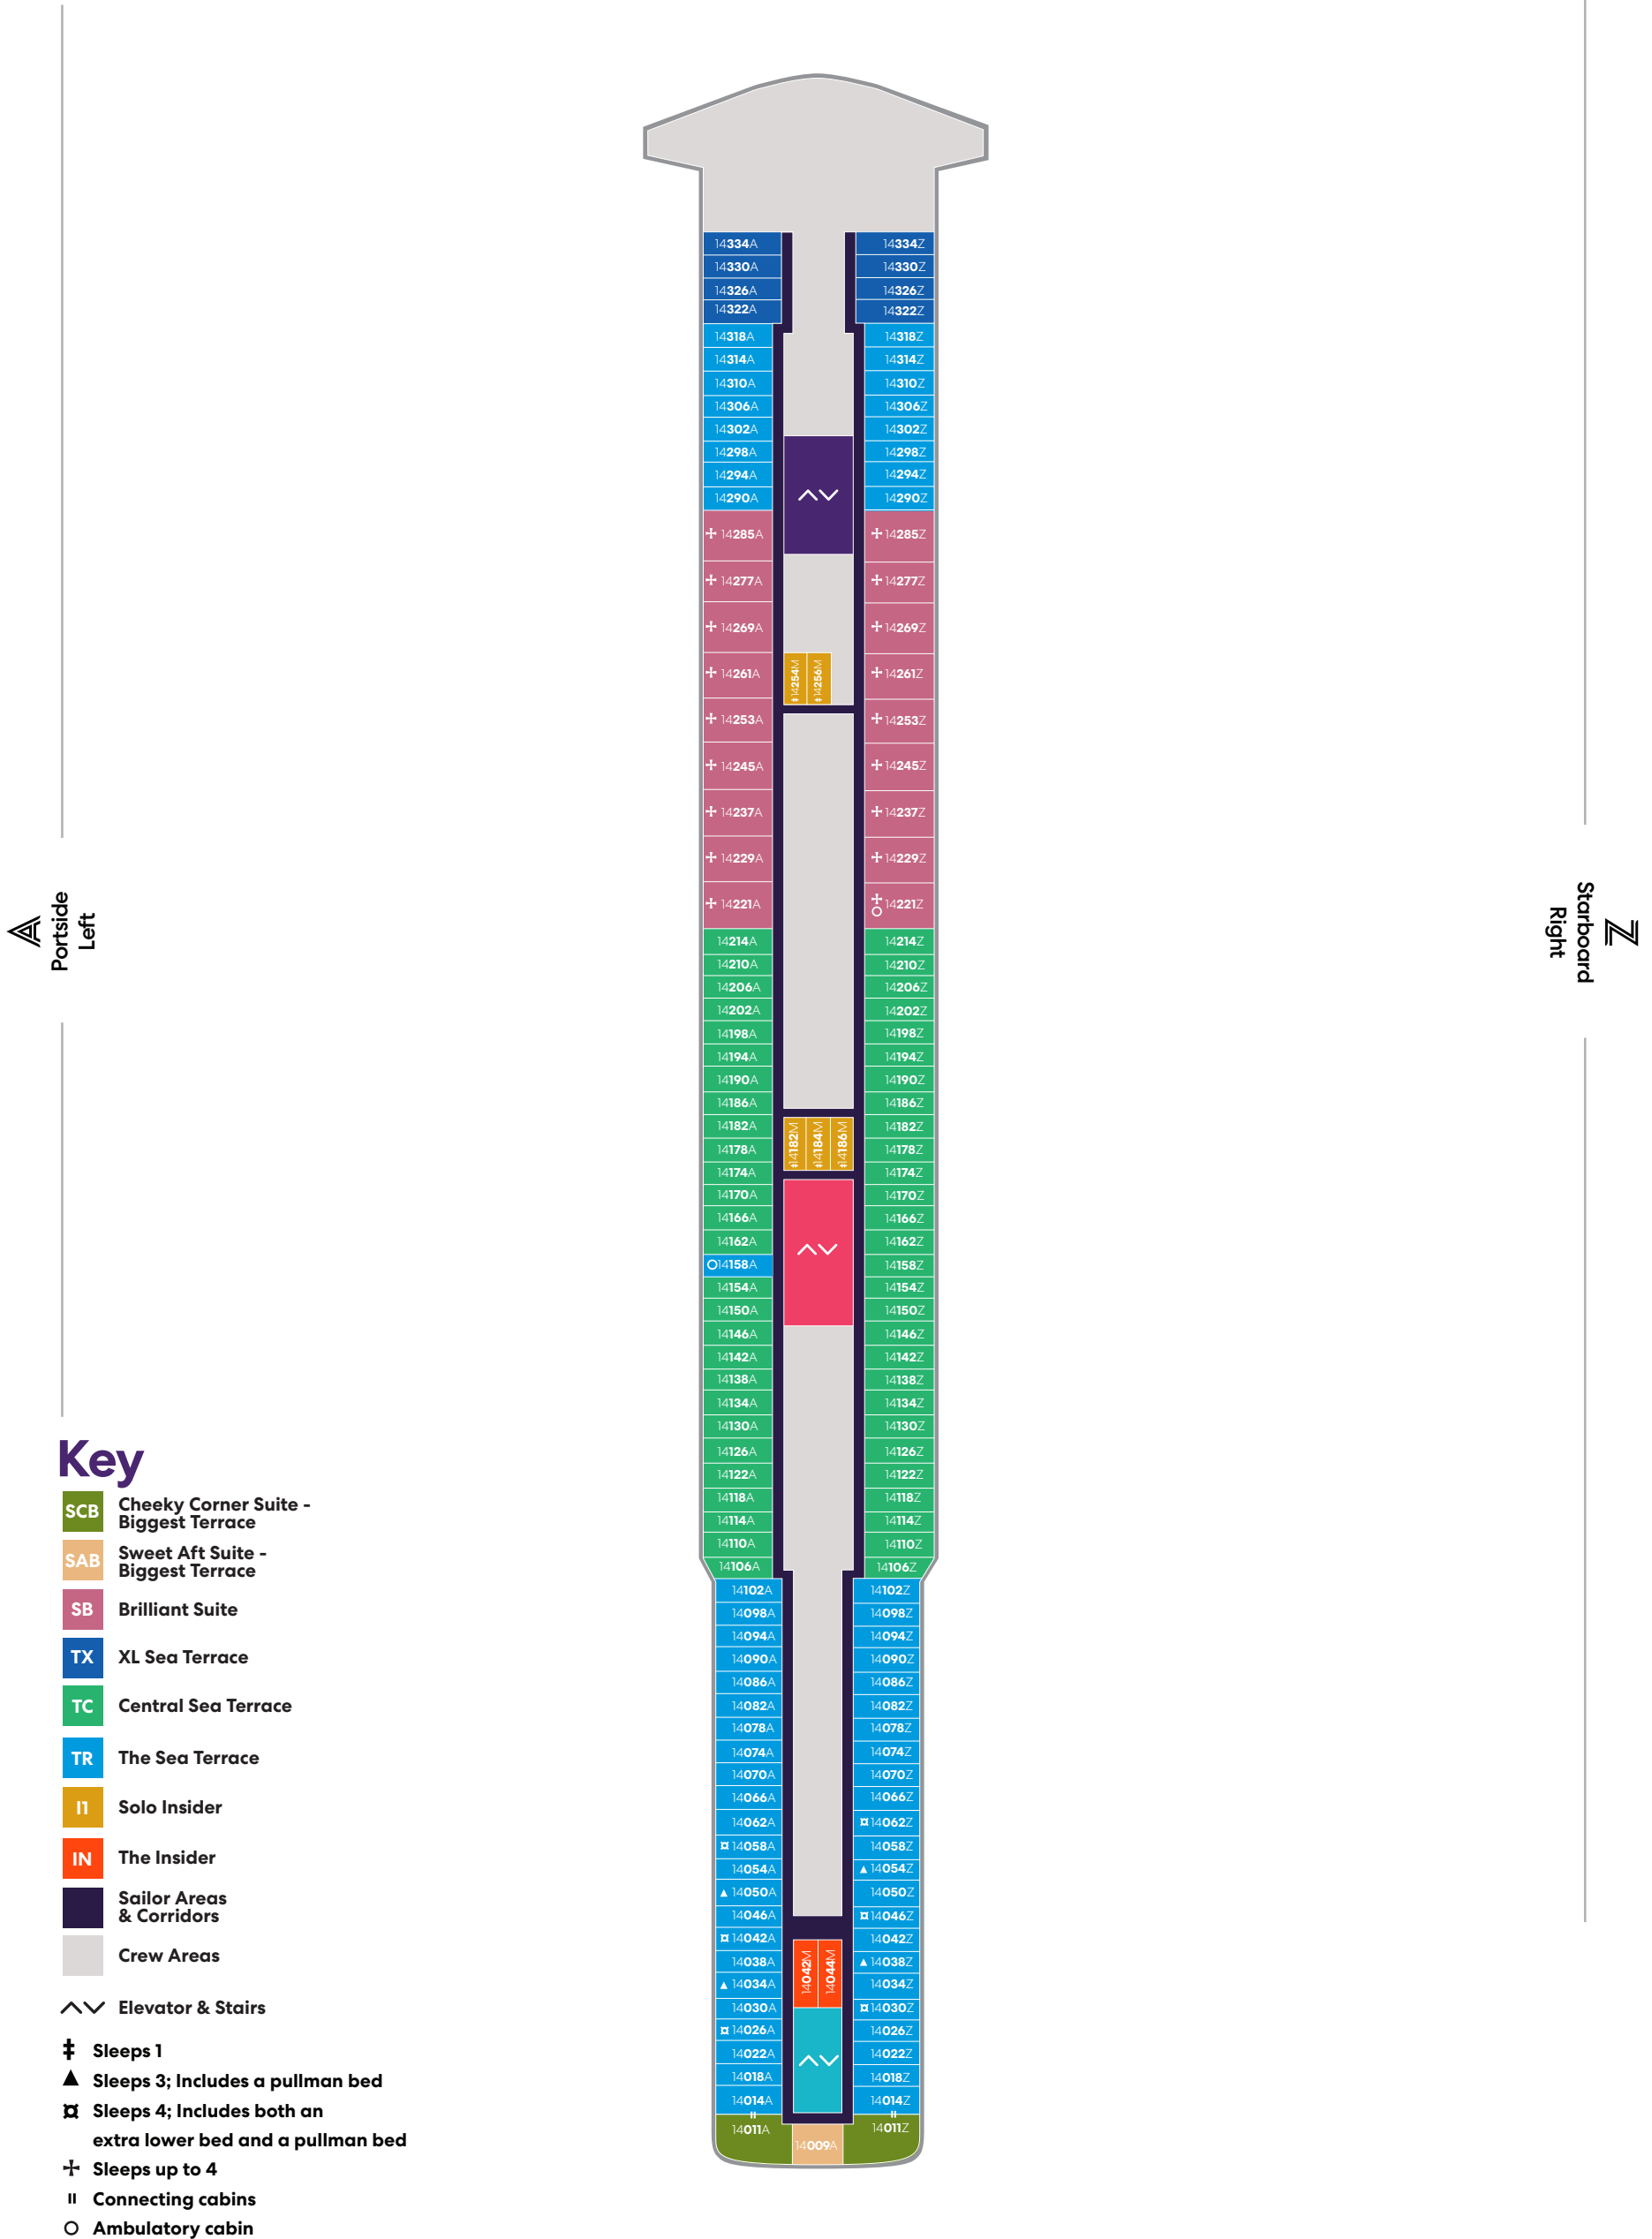

Deck

12

BRILLIANT LADY

Key

- SCB Cheeky Corner Suite - Biggest Terrace
- SAB Sweet Aft Suite - Biggest Terrace
- SS Seriously Suite
- TX XL Sea Terrace
- TC Central Sea Terrace
- TR The Sea Terrace
- VI Solo Sea View
- VW The Sea View
- II Solo Insider
- IN The Insider
- Sailor Areas & Corridors
- Crew Areas
- ↕ Elevator & Stairs
- ‡ Sleeps 1
- ▲ Sleeps 3; Includes a pullman bed
- △ Sleeps 3; Includes an extra lower bed
- Accessible cabin
- Ambulatory cabin
- || Connecting cabins

Deck

13

BRILLIANT LADY

A
Portside
Left

Z
Starboard
Right

Key

- SCB Cheeky Corner Suite - Biggest Terrace
- SAB Sweet Aft Suite - Biggest Terrace
- TX XL Sea Terrace
- TC Central Sea Terrace
- TR The Sea Terrace
- II Solo Insider
- IN The Insider
- Sailor Areas & Corridors
- Crew Areas
- ^ v Elevator & Stairs
- ‡ Sleeps 1
- ▲ Sleeps 3; Includes a pullman bed
- Accessible cabin
- Ambulatory cabin
- || Connecting cabins

Deck

14

BRILLIANT LADY

Key

- SCB Cheeky Corner Suite - Biggest Terrace
- SAB Sweet Aft Suite - Biggest Terrace
- SB Brilliant Suite
- TX XL Sea Terrace
- TC Central Sea Terrace
- TR The Sea Terrace
- II Solo Insider
- IN The Insider
- Sailor Areas & Corridors
- Crew Areas
- ^ v Elevator & Stairs
- ‡ Sleeps 1
- ▲ Sleeps 3; Includes a pullman bed
- ▣ Sleeps 4; Includes both an extra lower bed and a pullman bed
- + Sleeps up to 4
- || Connecting cabins
- Ambulatory cabin

Deck

15

BRILLIANT LADY

VOYAGES

Deck

16

BRILLIANT LADY

Deck