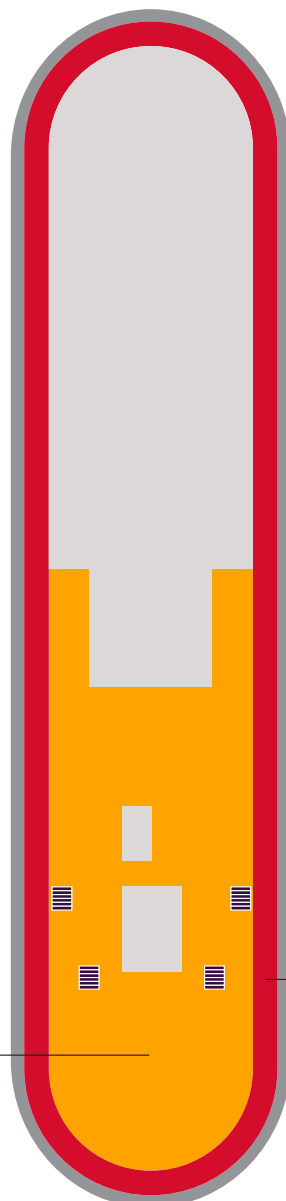

Deck

4

BRILLIANT LADY

A Portside Left

Z Starboard Right

Key

■ Sailor Areas & Corridors

■ Crew Areas

^v Elevator & Stairs

Deck

5

BRILLIANT LADY

Key

- VW The Sea View
- I1 Solo Insider
- IN The Insider
- I4 Social Insider
- S Sailor Areas & Corridors
- C Crew Areas
- Elevator & Stairs
- Accessible Head
- ‡** Sleeps 1
- ▲** Sleeps 3; Includes a pullman bed
- +** Sleeps 4; Includes both 2 lower beds and 2 pullmans
- Accessible cabin
- Ambulatory cabin

Deck

BRILLIANT LADY

Deck

7

BRILLIANT LADY

Deck

BRILLIANT LADY

Key

17

BRILLIANT LADY

VOYAGES

A
Portside
Left

Z
Starboard
Right

The Perch
Outdoor Yoga

The Runway
Jogging Track

Key