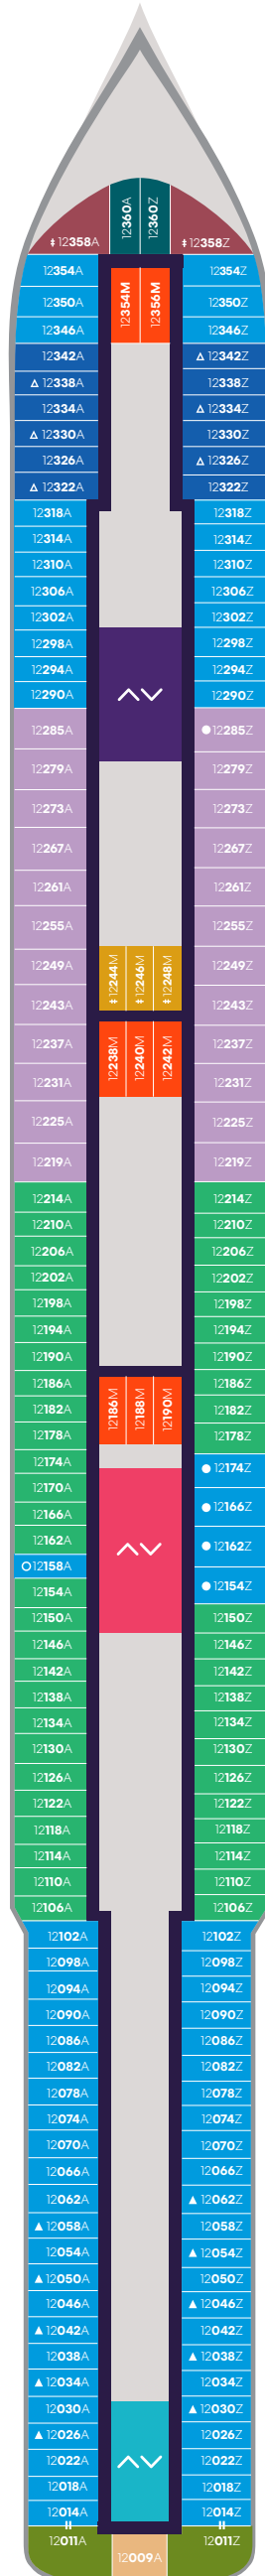

Deck

12

VALIANT LADY

A Portside Left

Z Starboard Right

Key

- SCB Cheeky Corner Suite - Biggest Terrace
- SAB Sweet Aft Suite - Biggest Terrace
- SS Seriously Suite
- TX XL Sea Terrace
- TC Central Sea Terrace
- TR The Sea Terrace
- VI Solo Sea View
- VW The Sea View
- II Solo Insider
- IN The Insider
- Sailor Areas & Corridors
- Crew Areas
- ↕ Elevator & Stairs
- ‡ Sleeps 1
- ▲ Sleeps 3; Includes a pullman bed
- △ Sleeps 3; Includes an extra lower bed
- Accessible cabin
- Ambulatory cabin
- || Connecting cabins