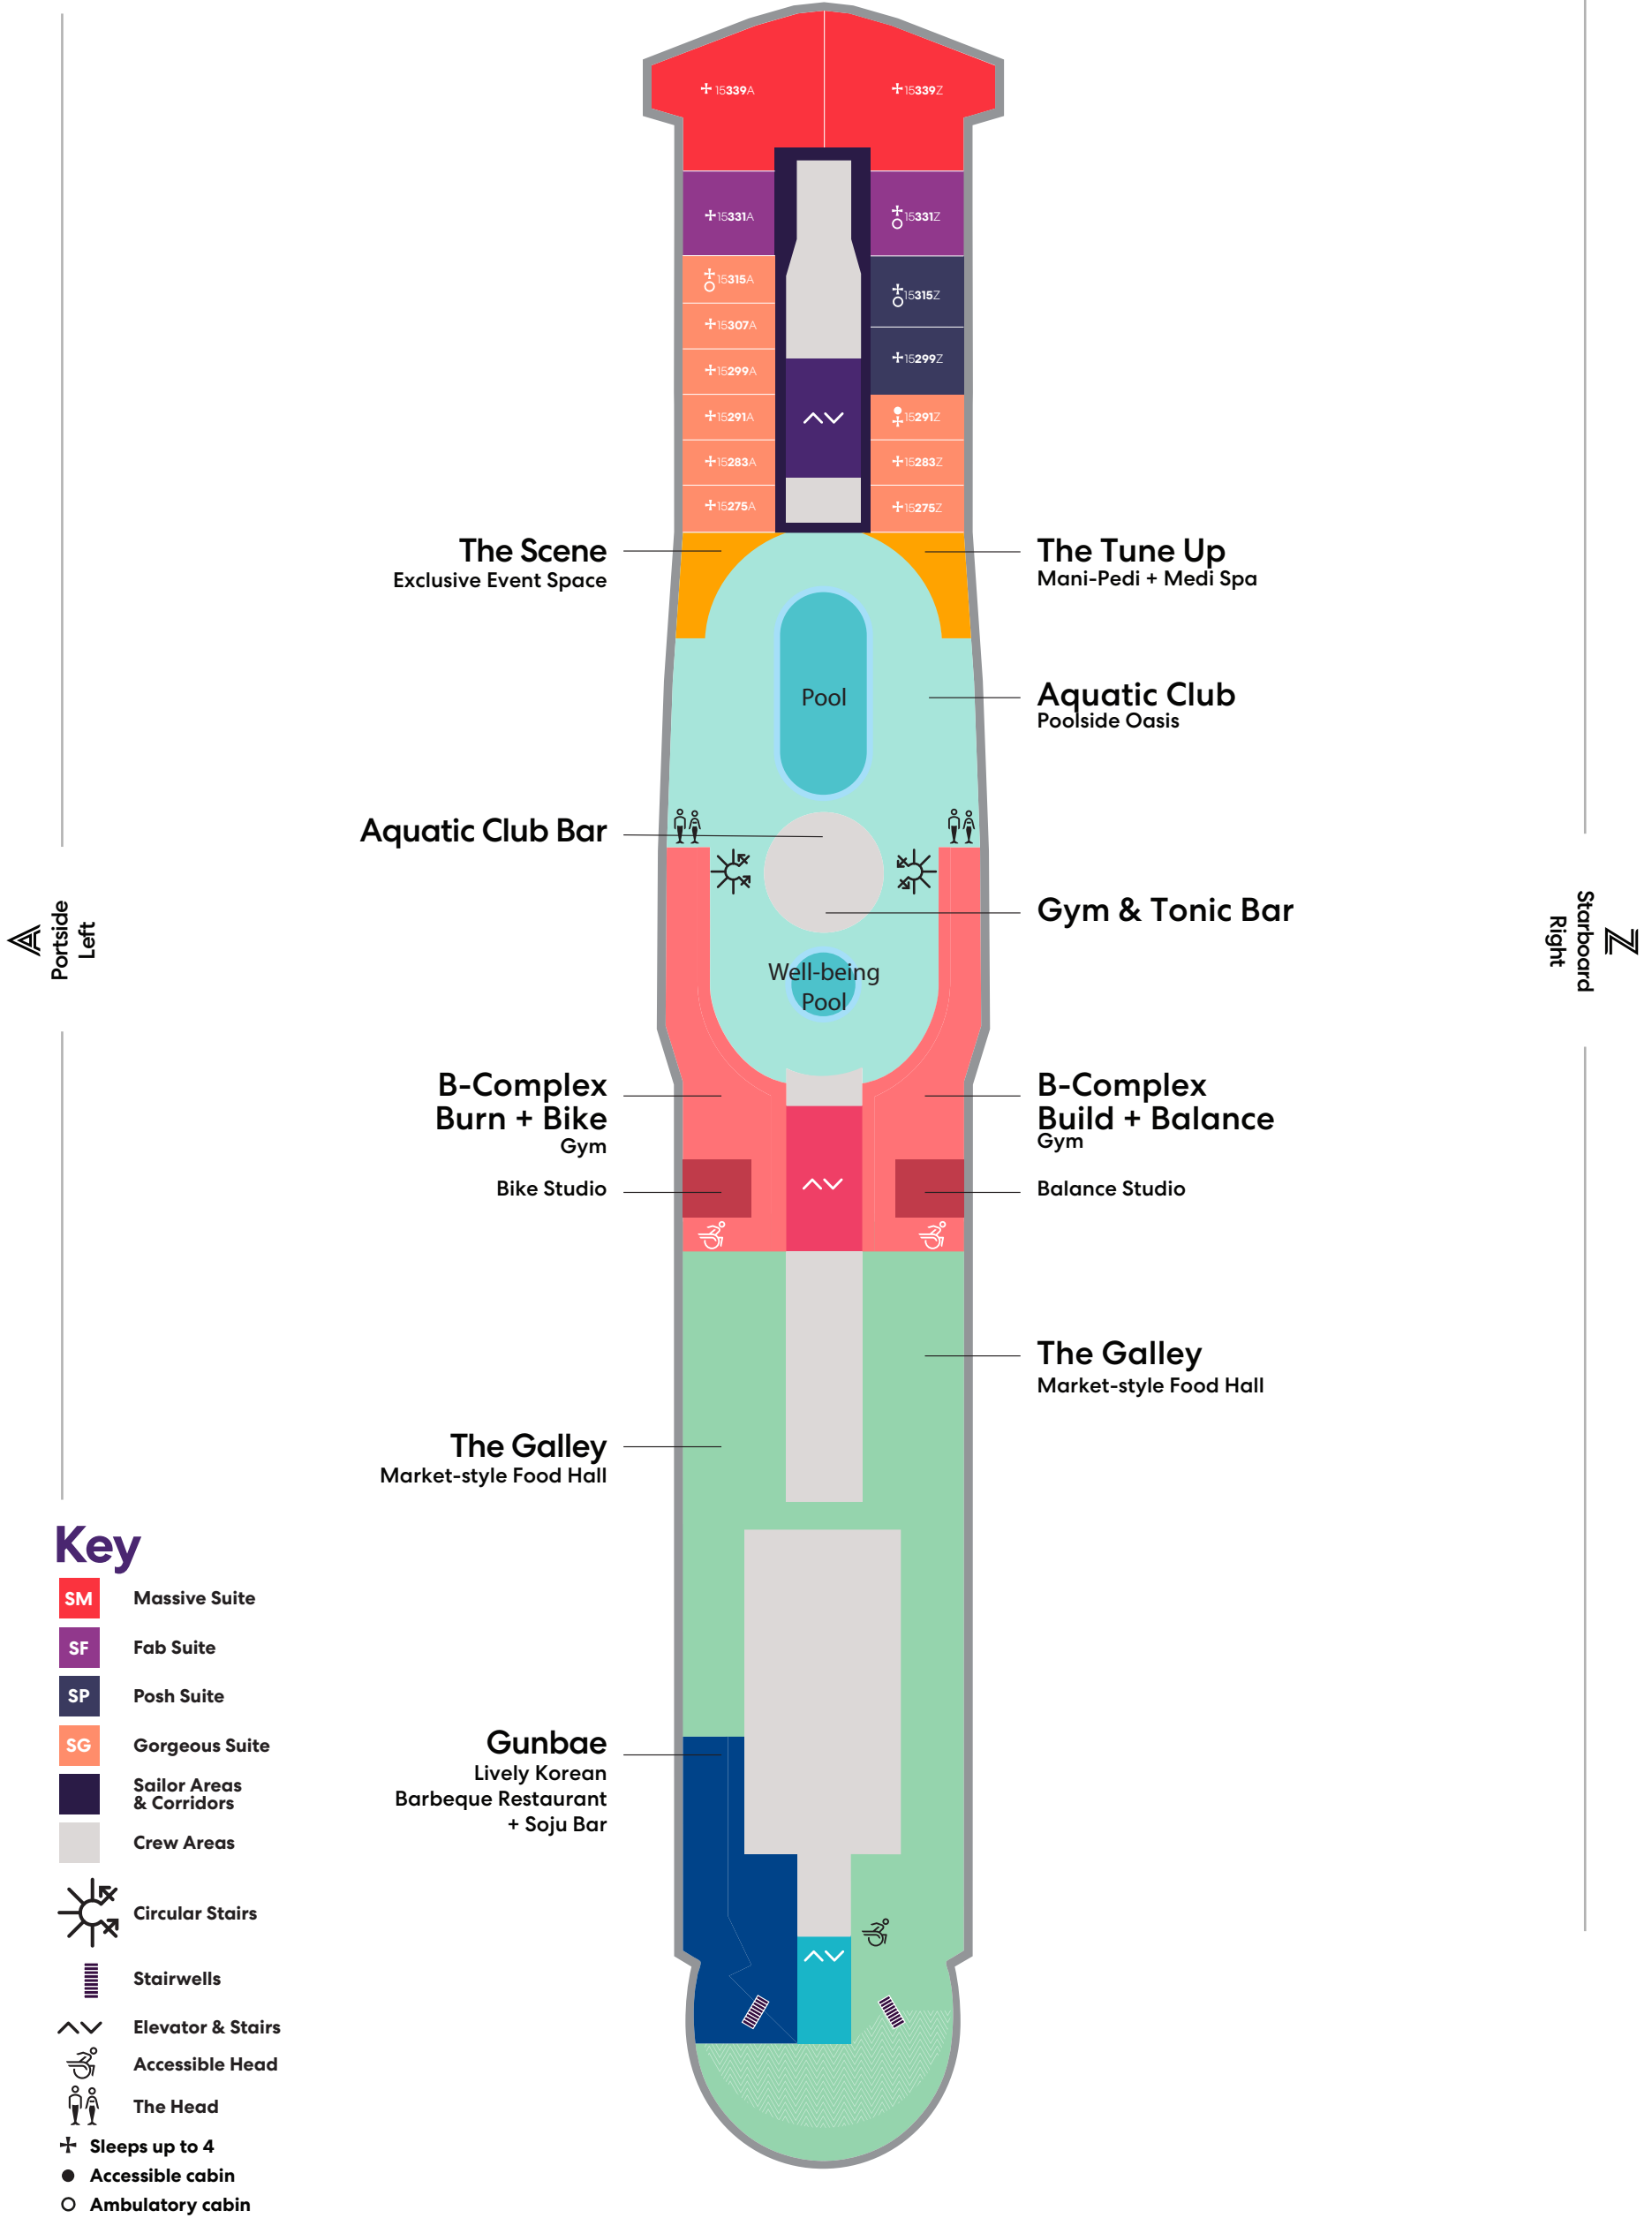

# VALIANT LADY

**A** Portside  
Left

**Z** Starboard  
Right

## Key

- SCB Cheeky Corner Suite - Biggest Terrace
- SAB Sweet Aft Suite - Biggest Terrace
- SB Brilliant Suite
- TX XL Sea Terrace
- TC Central Sea Terrace
- TR The Sea Terrace
- II Solo Insider
- IN The Insider
- Sailor Areas & Corridors
- Crew Areas
- ^ v Elevator & Stairs
- + Sleeps 1
- ▲ Sleeps 3; Includes a pullman bed
- ▣ Sleeps 4; Includes both an extra lower bed and a pullman bed
- + Sleeps up to 4
- || Connecting cabins
- Ambulatory cabin

Deck

15

VALIANT LADY

VOYAGES

Deck

# VALIANT LADY

Deck

17

VALIANT LADY

VOYAGES

A  
Portside  
Left

Z  
Starboard  
Right

The Perch  
Outdoor Yoga