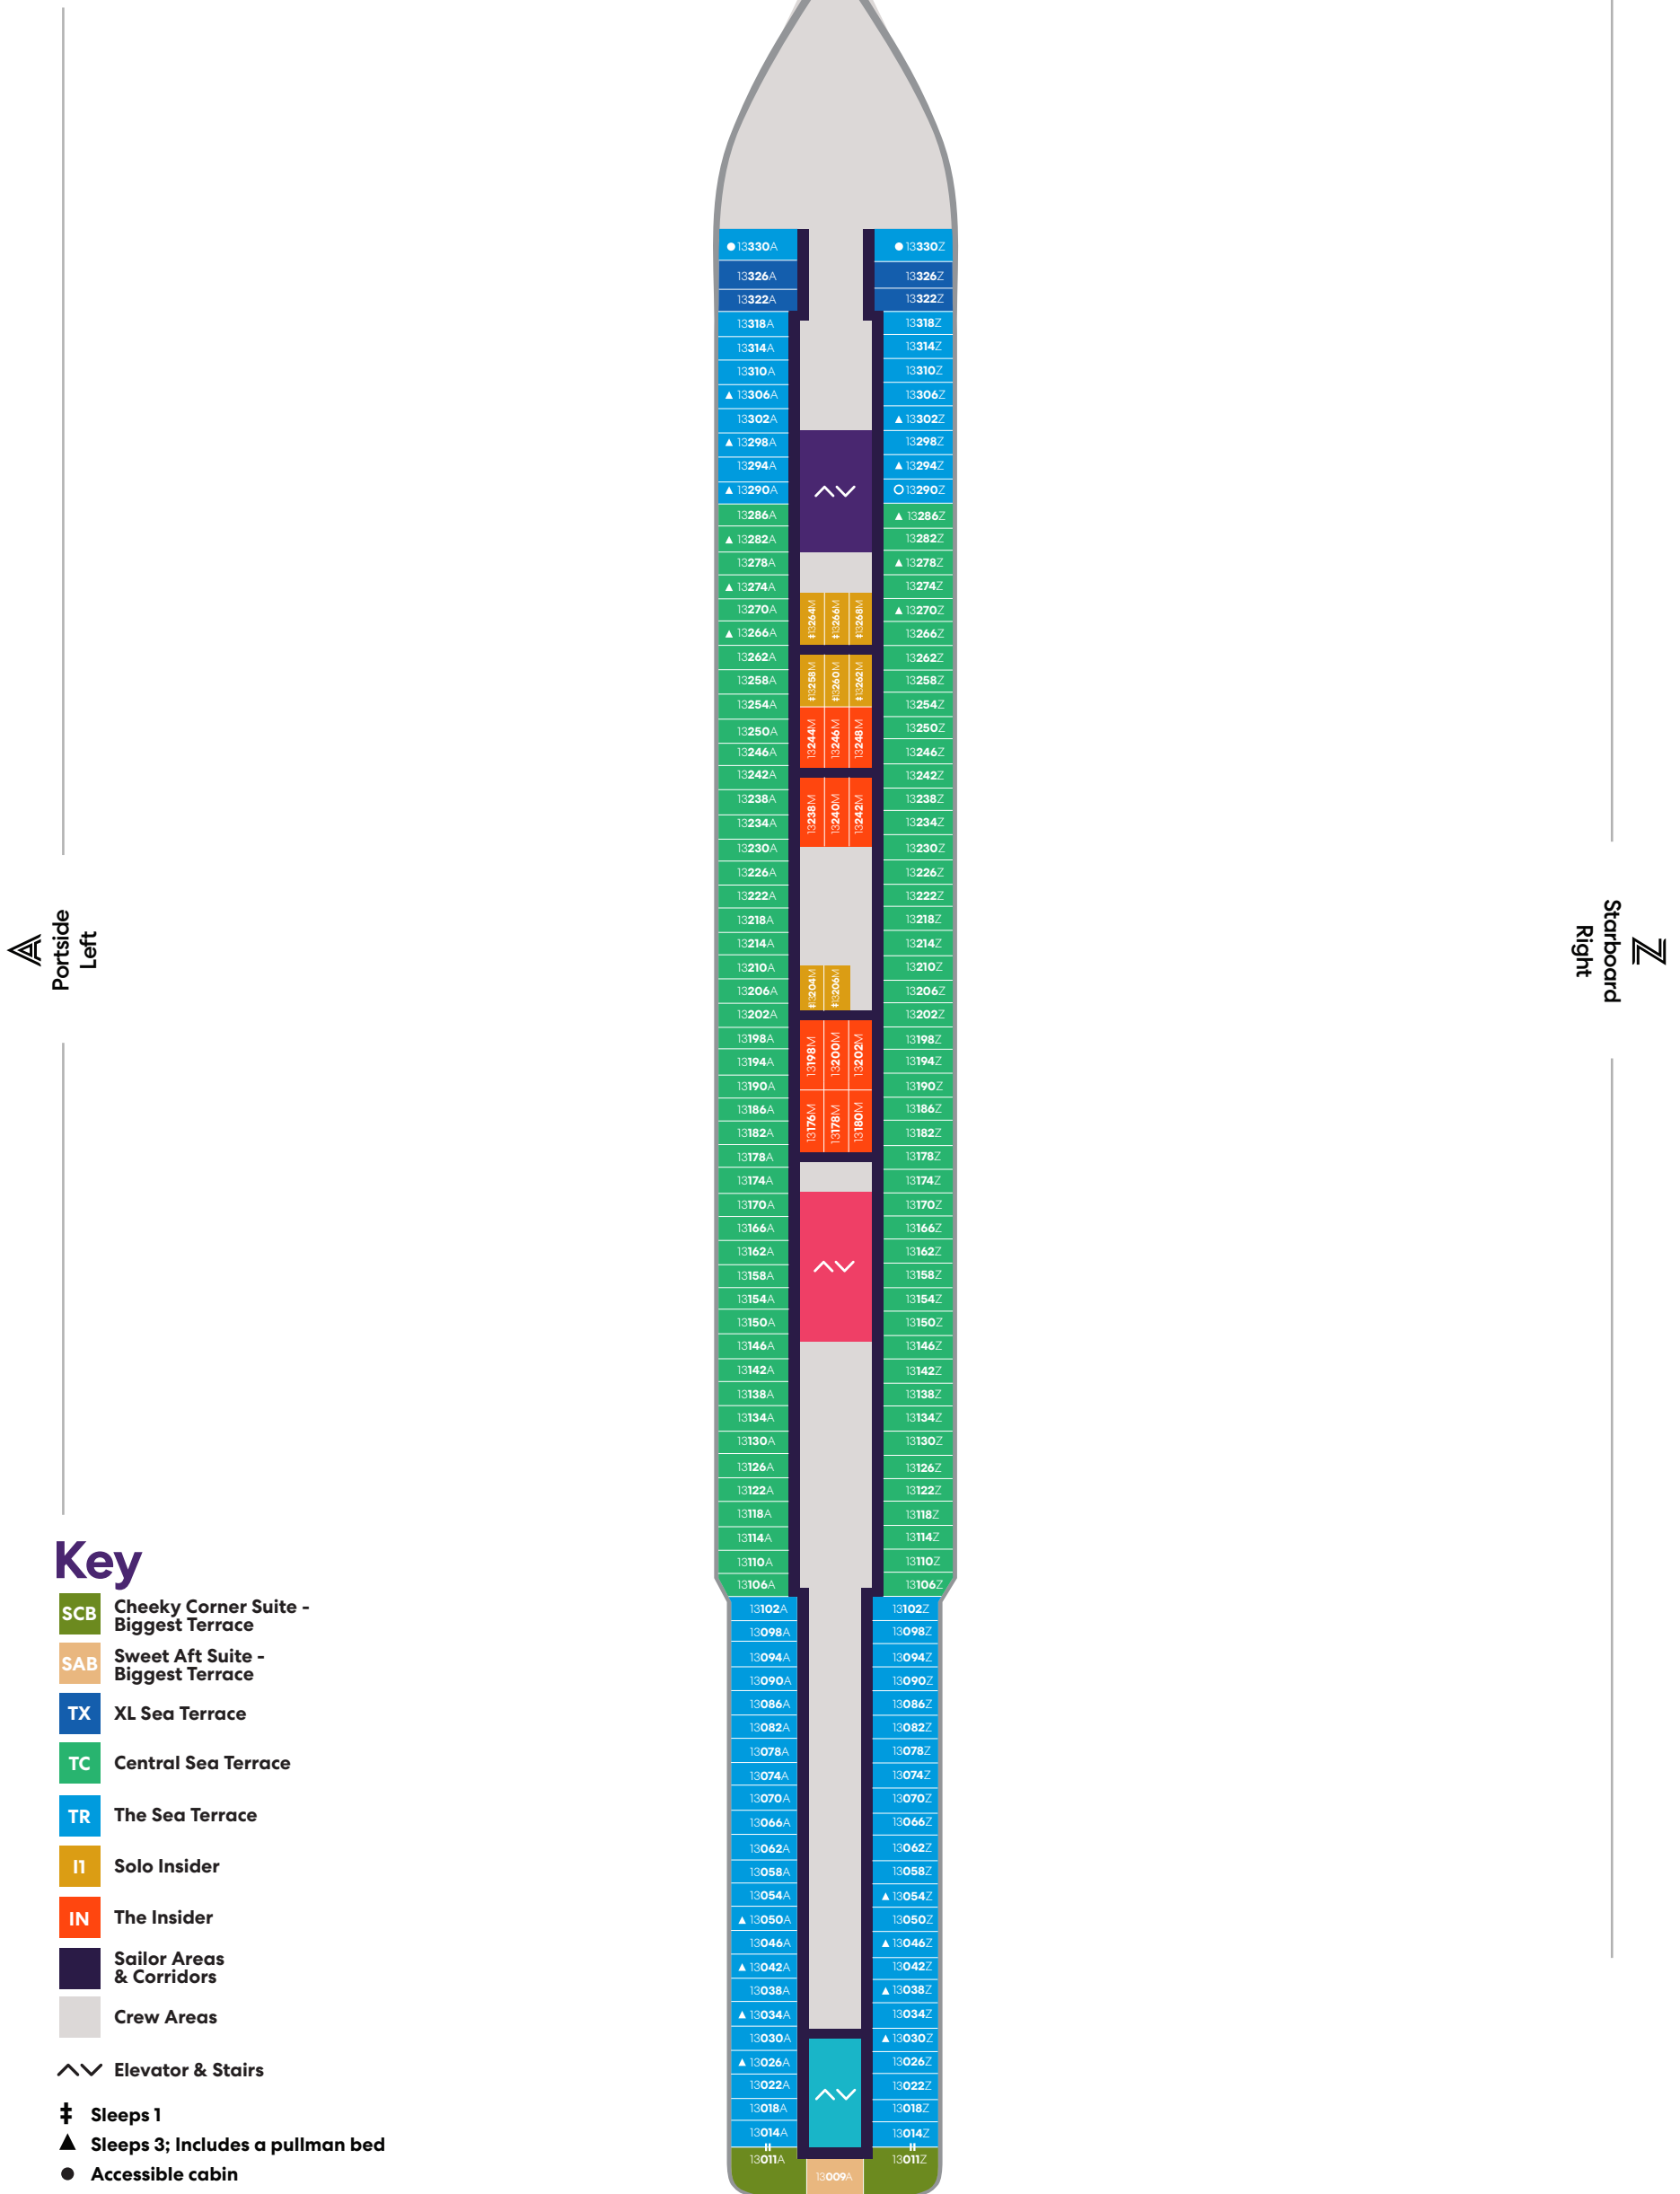

# VALIANT LADY

A Portside Left

Z Starboard Right

## Key

- SCB Cheeky Corner Suite - Biggest Terrace
- SAB Sweet Aft Suite - Biggest Terrace
- SS Seriously Suite
- TX XL Sea Terrace
- TC Central Sea Terrace
- TR The Sea Terrace
- VI Solo Sea View
- VW The Sea View
- II Solo Insider
- IN The Insider
- Sailor Areas & Corridors
- Crew Areas
- ↕ Elevator & Stairs
- ‡ Sleeps 1
- ▲ Sleeps 3; Includes a pullman bed
- △ Sleeps 3; Includes an extra lower bed
- Accessible cabin
- Ambulatory cabin
- || Connecting cabins

Deck

# VALIANT LADY

**A** Portside  
Left

**Z** Starboard  
Right