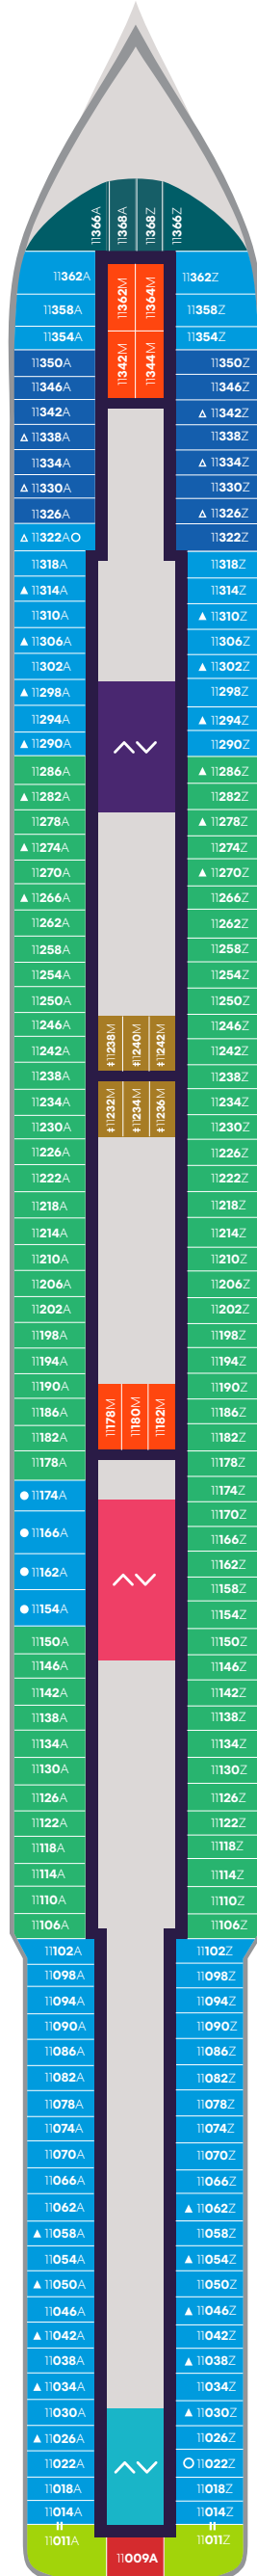

Deck

11

VALIANT LADY

A Portside Left

Z Starboard Right

Key

- SCE Cheeky Corner Suite – Even Bigger Terrace
- SAE Sweet Aft Suite – Even Bigger Terrace
- TX XL Sea Terrace
- TC Central Sea Terrace
- TR The Sea Terrace
- VW The Sea View
- II Solo Insider
- IN The Insider
- Sailor Areas & Corridors
- Crew Areas
- ^v Elevator & Stairs
- ‡ Sleeps 1
- ▲ Sleeps 3; Includes a pullman bed
- △ Sleeps 3; Includes an extra lower bed
- Accessible cabin
- Ambulatory cabin
- || Connecting cabins