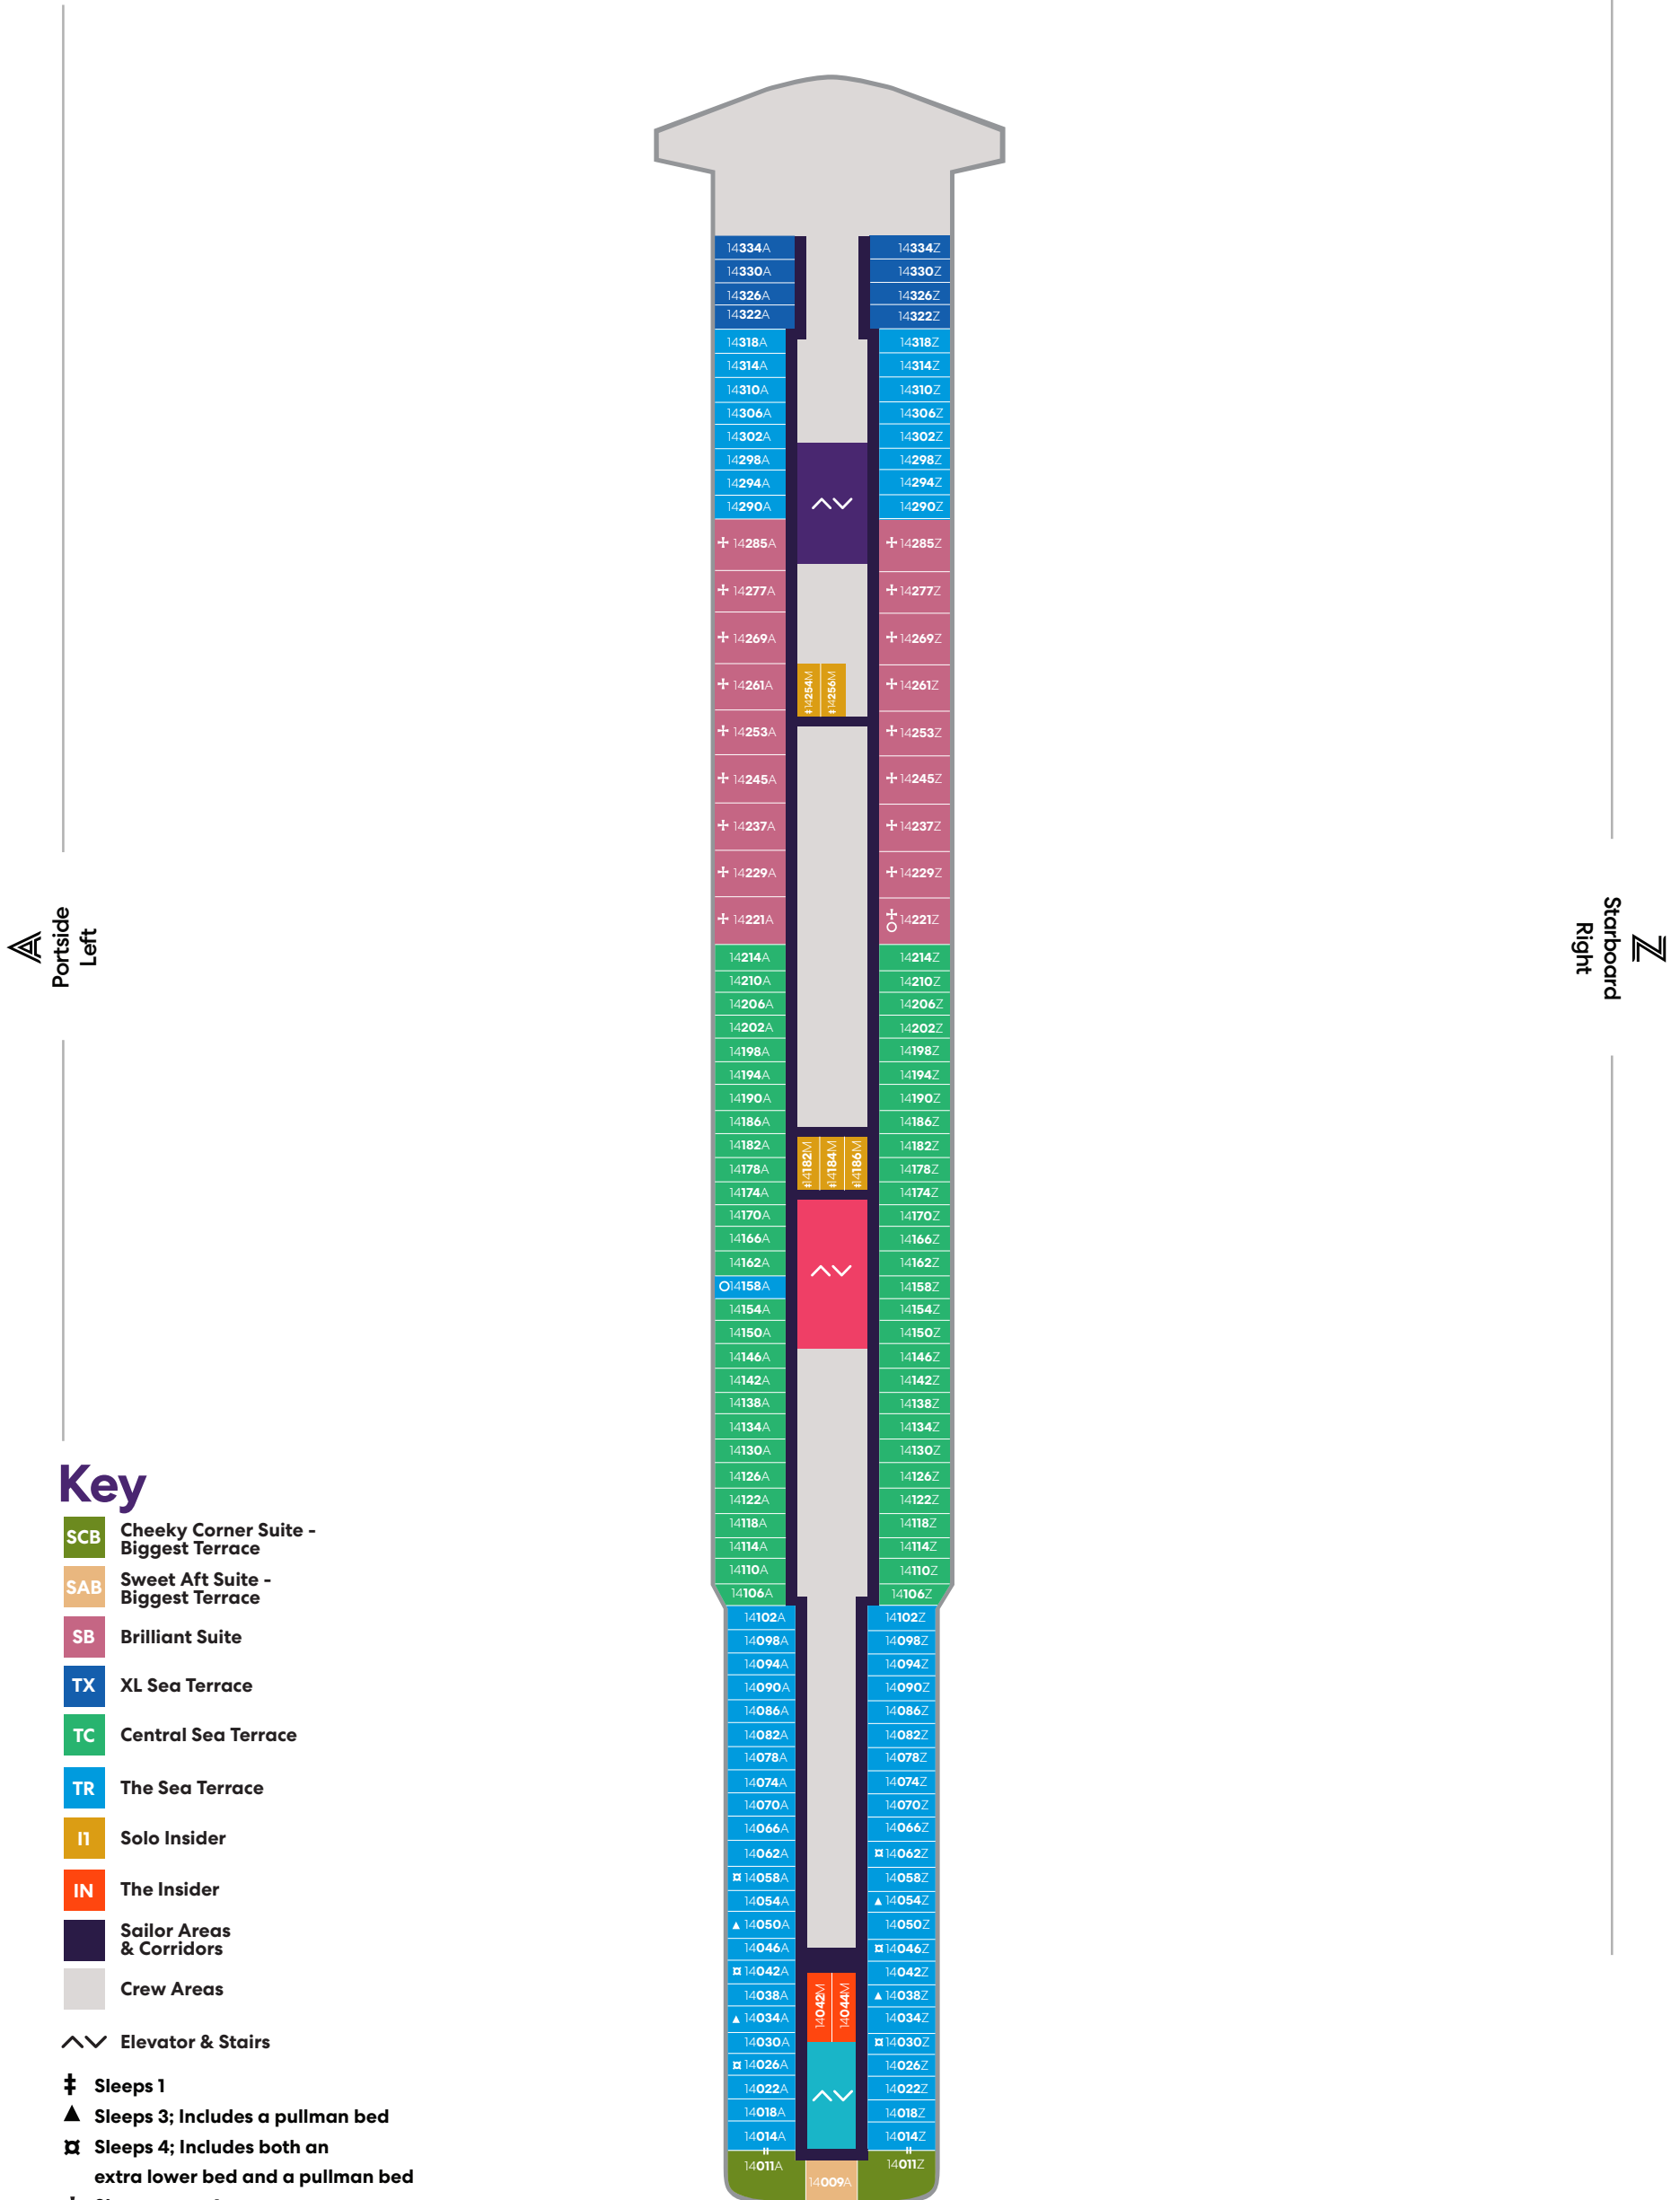

Deck

14

VALIANT LADY

Key

- SCB Cheeky Corner Suite - Biggest Terrace
- SAB Sweet Aft Suite - Biggest Terrace
- SB Brilliant Suite
- TX XL Sea Terrace
- TC Central Sea Terrace
- TR The Sea Terrace
- II Solo Insider
- IN The Insider
- Sailor Areas & Corridors
- Crew Areas
- ^ v Elevator & Stairs
- + Sleeps 1
- ▲ Sleeps 3; Includes a pullman bed
- ▣ Sleeps 4; Includes both an extra lower bed and a pullman bed
- + Sleeps up to 4
- || Connecting cabins
- Ambulatory cabin