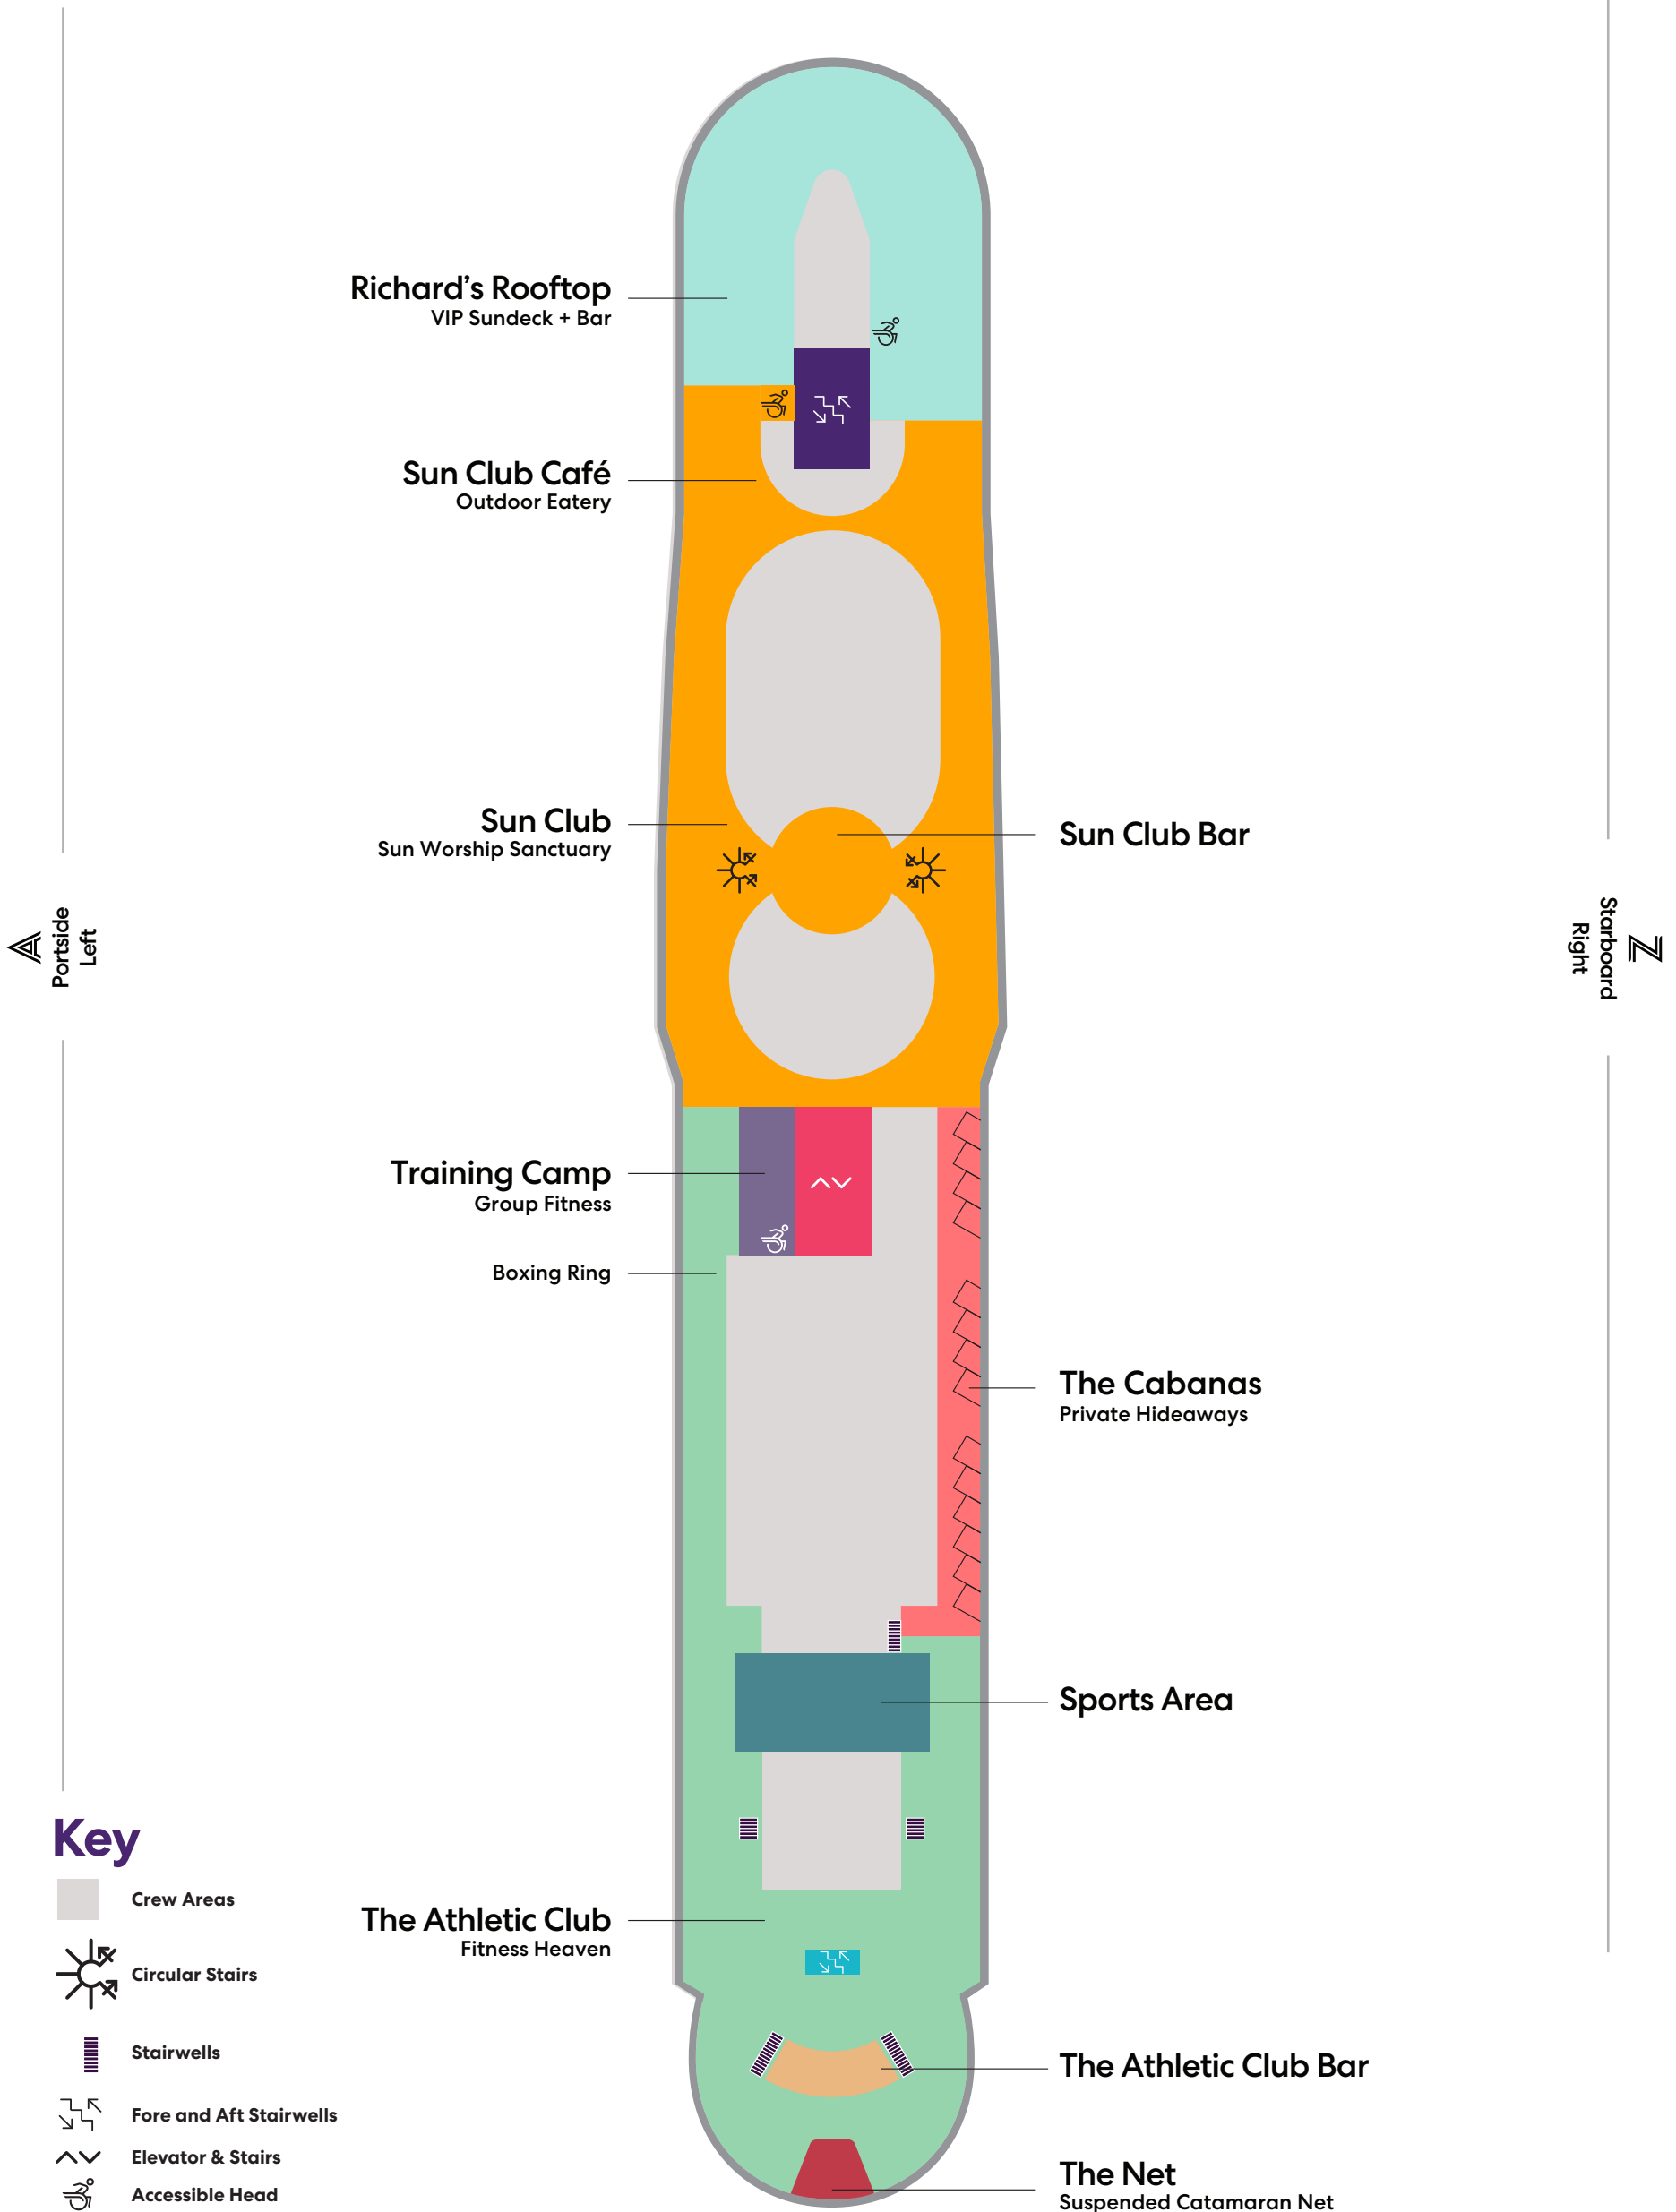

## Key

- SCB Cheeky Corner Suite - Biggest Terrace
- SAB Sweet Aft Suite - Biggest Terrace
- SB Brilliant Suite
- TX XL Sea Terrace
- TC Central Sea Terrace
- TR The Sea Terrace
- II Solo Insider
- IN The Insider
- Sailor Areas & Corridors
- Crew Areas
- ^ v Elevator & Stairs
- + Sleeps 1
- ▲ Sleeps 3; Includes a pullman bed
- ▣ Sleeps 4; Includes both an extra lower bed and a pullman bed
- + Sleeps up to 4
- || Connecting cabins
- Ambulatory cabin

Deck

15

VALIANT LADY

VOYAGES

Deck

# VALIANT LADY

Deck

17

VALIANT LADY

VOYAGES

A  
Portside  
Left

Z  
Starboard  
Right

The Perch  
Outdoor Yoga