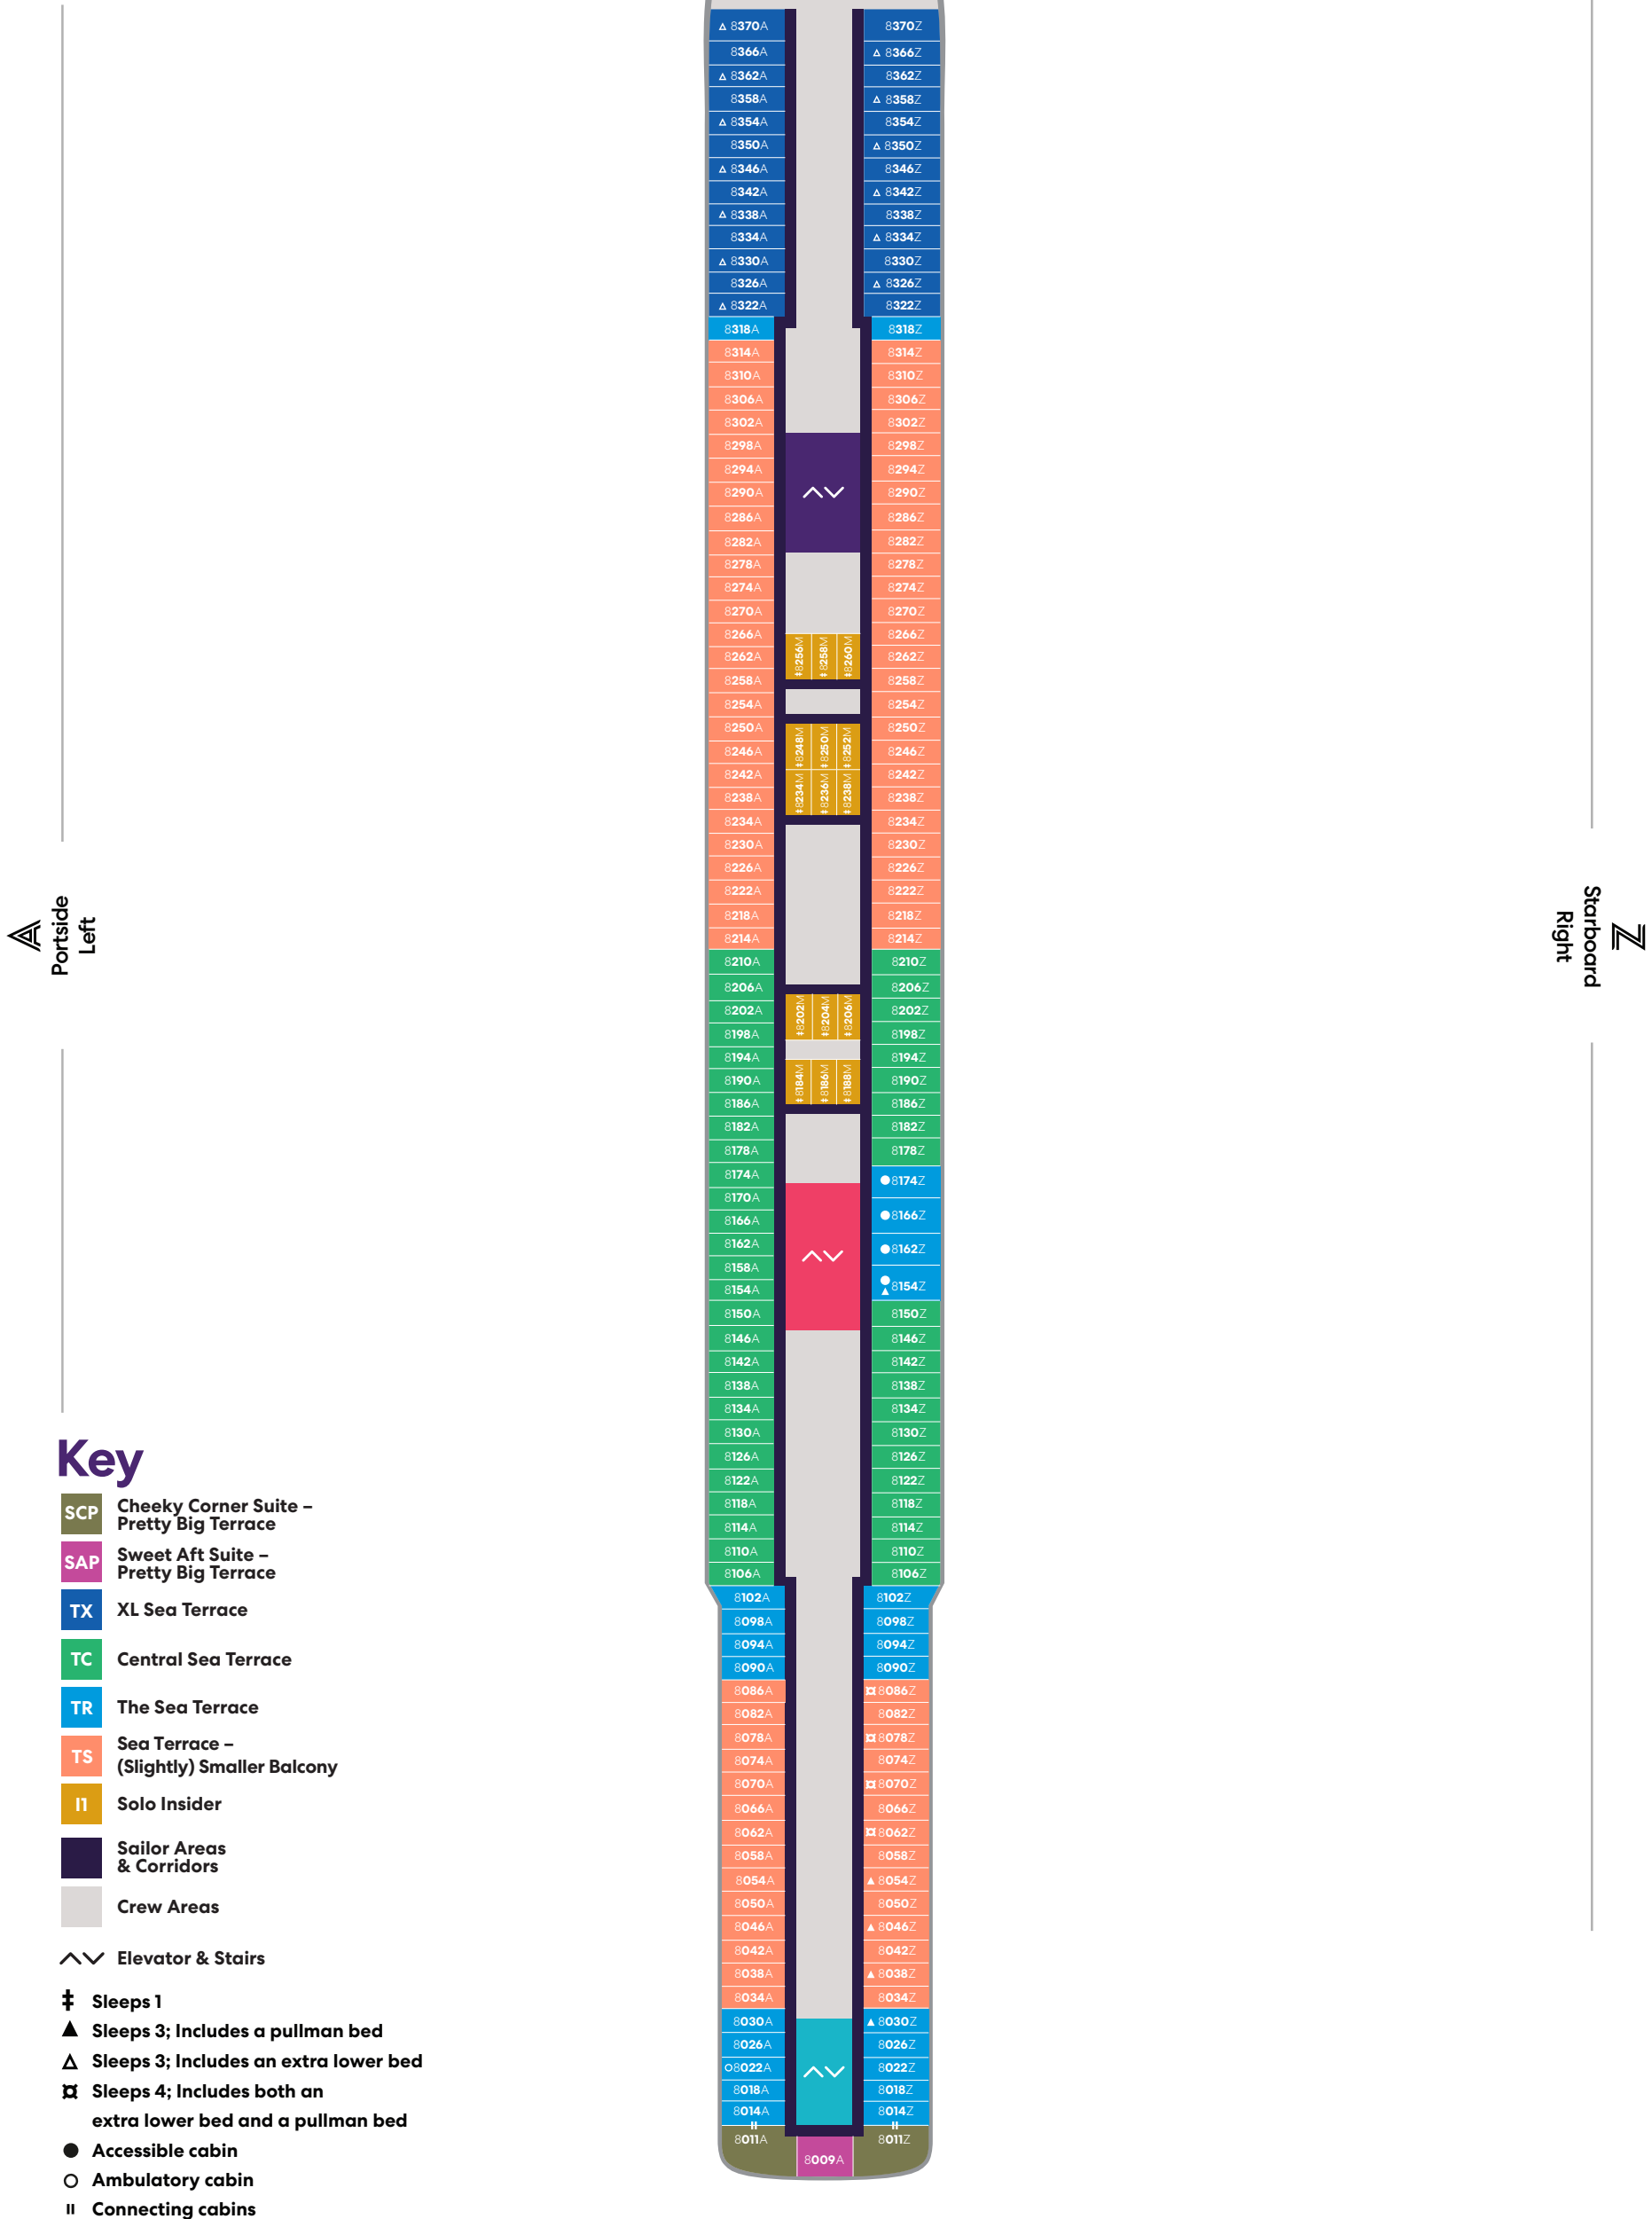

Deck

VALIANT LADY

Deck

7

VALIANT LADY

# Deck

# VALIANT LADY

# VALIANT LADY

A Portside Left

Z Starboard Right