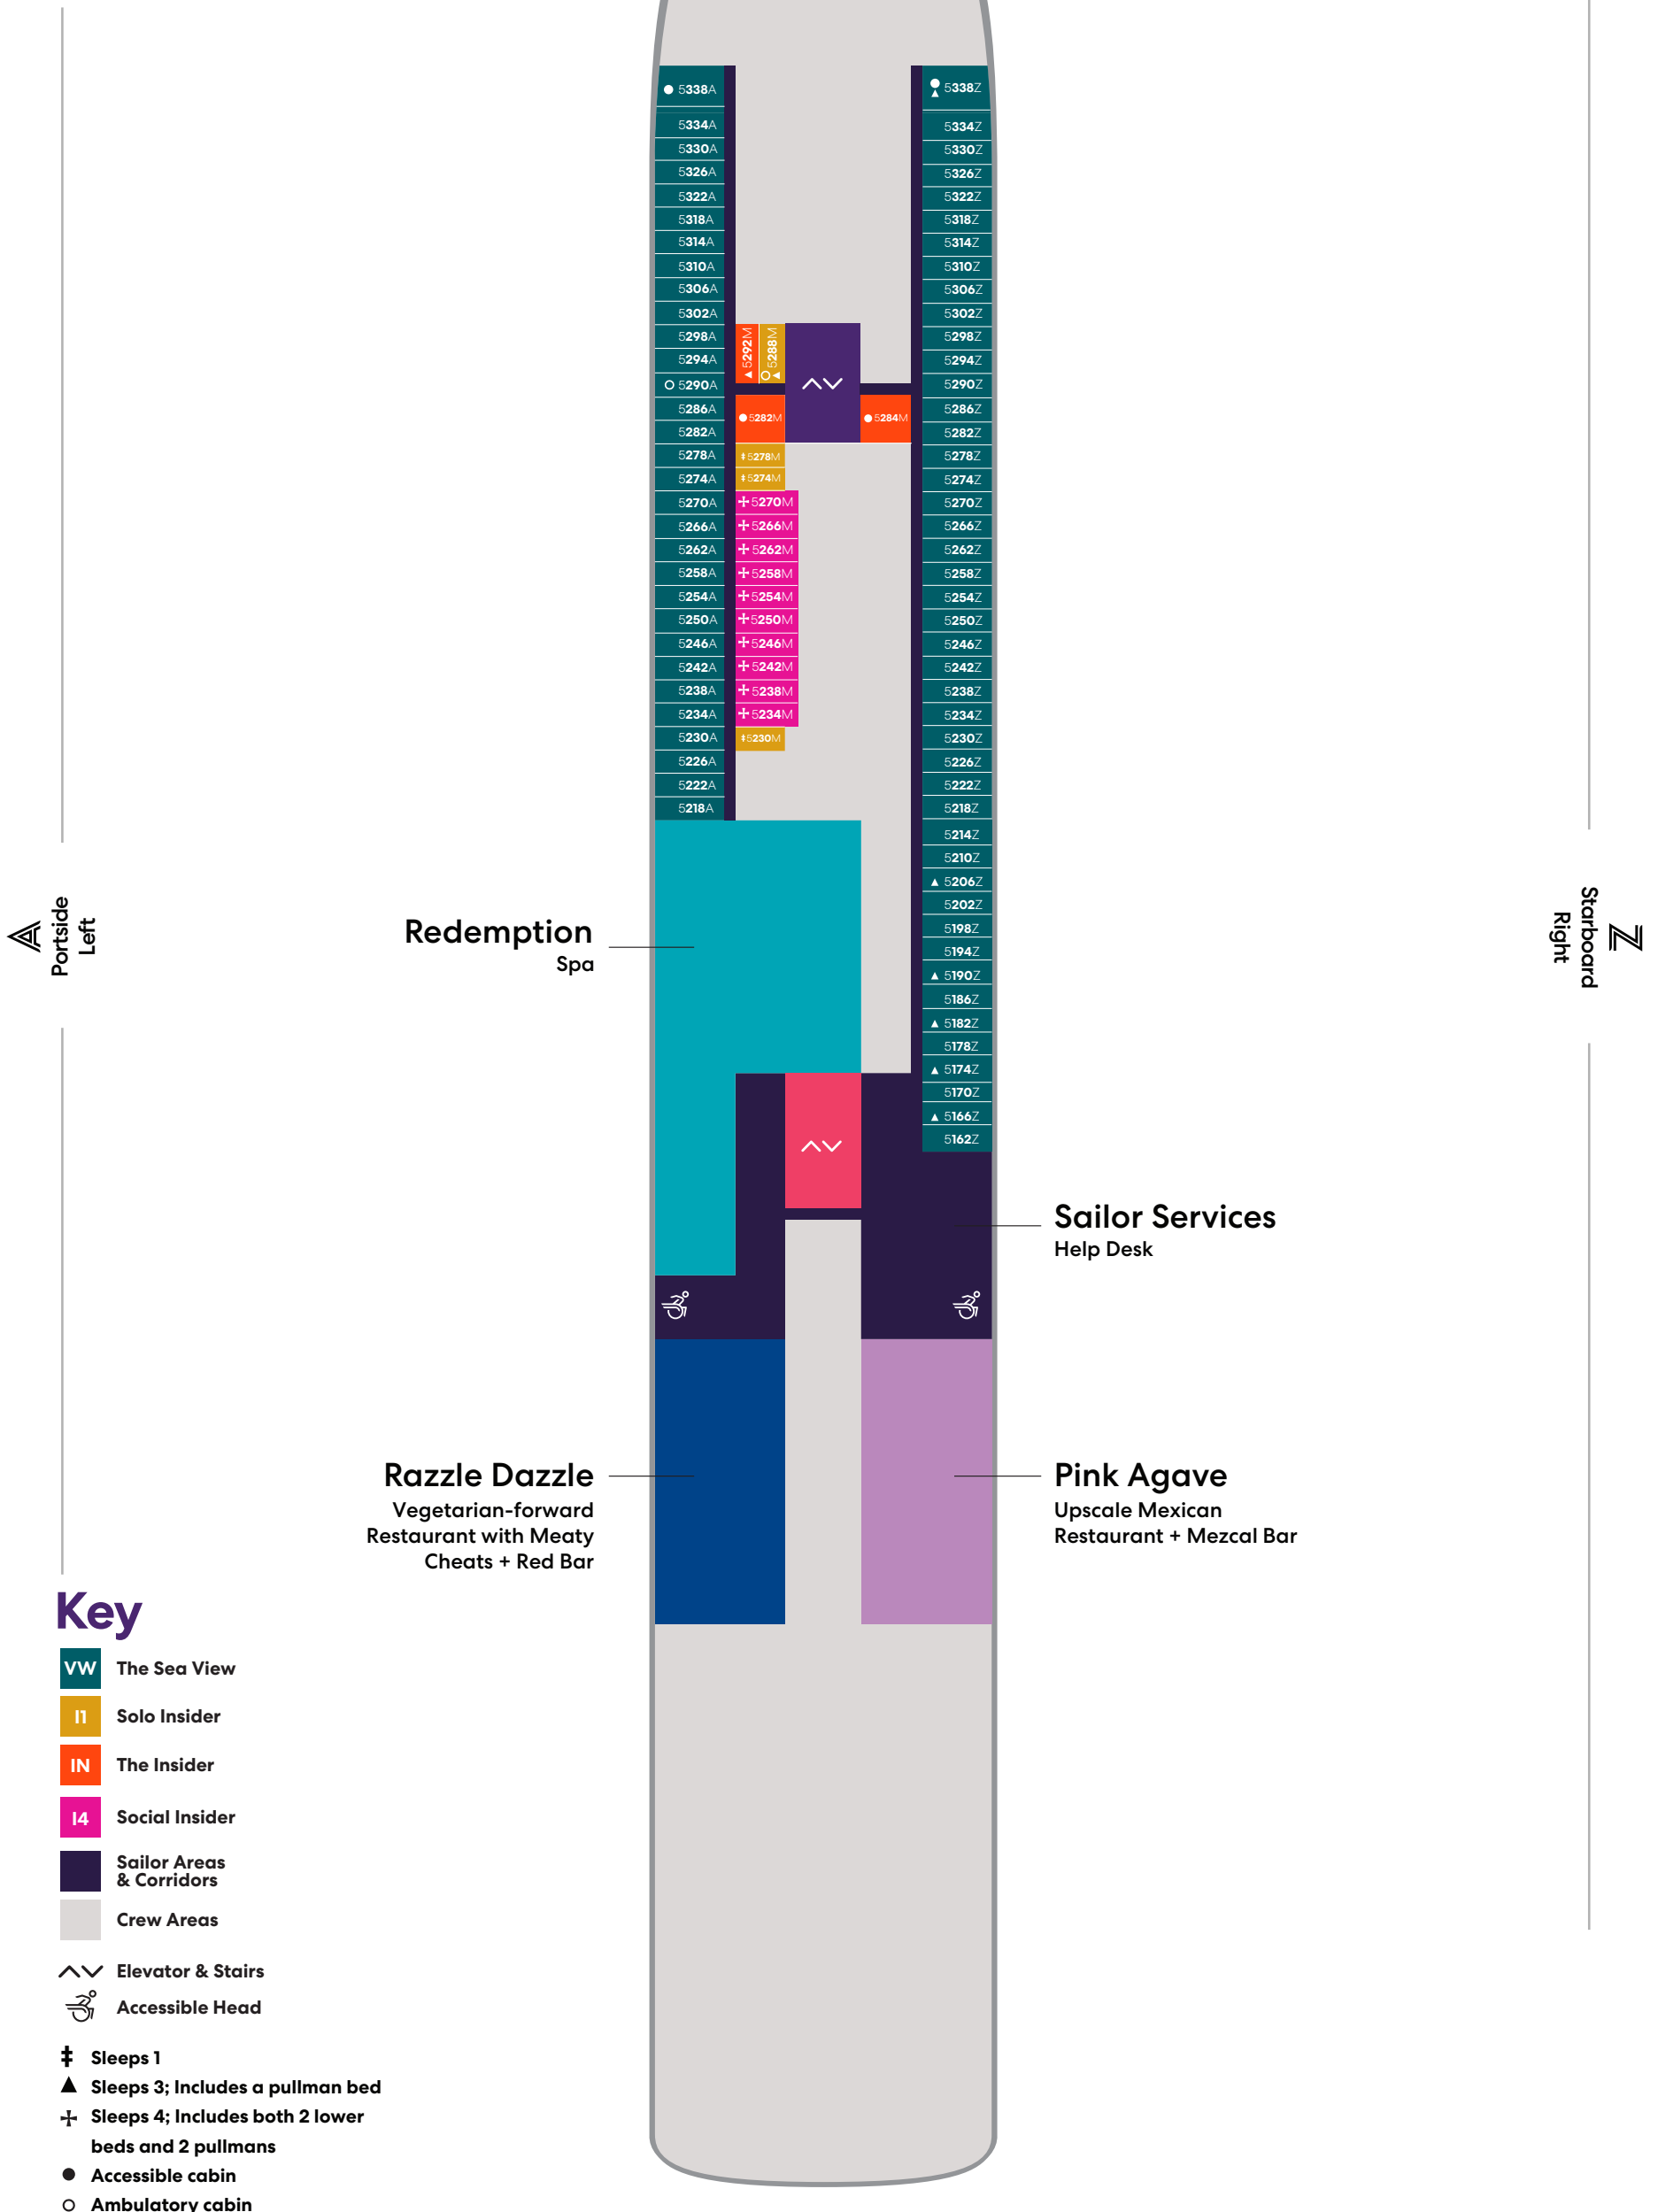

Deck

4

VALIANT LADY

VOYAGES

A Portside Left

Z Starboard Right

Key

■ Sailor Areas & Corridors

■ Crew Areas

∧∨ Elevator & Stairs

Deck

# VALIANT LADY