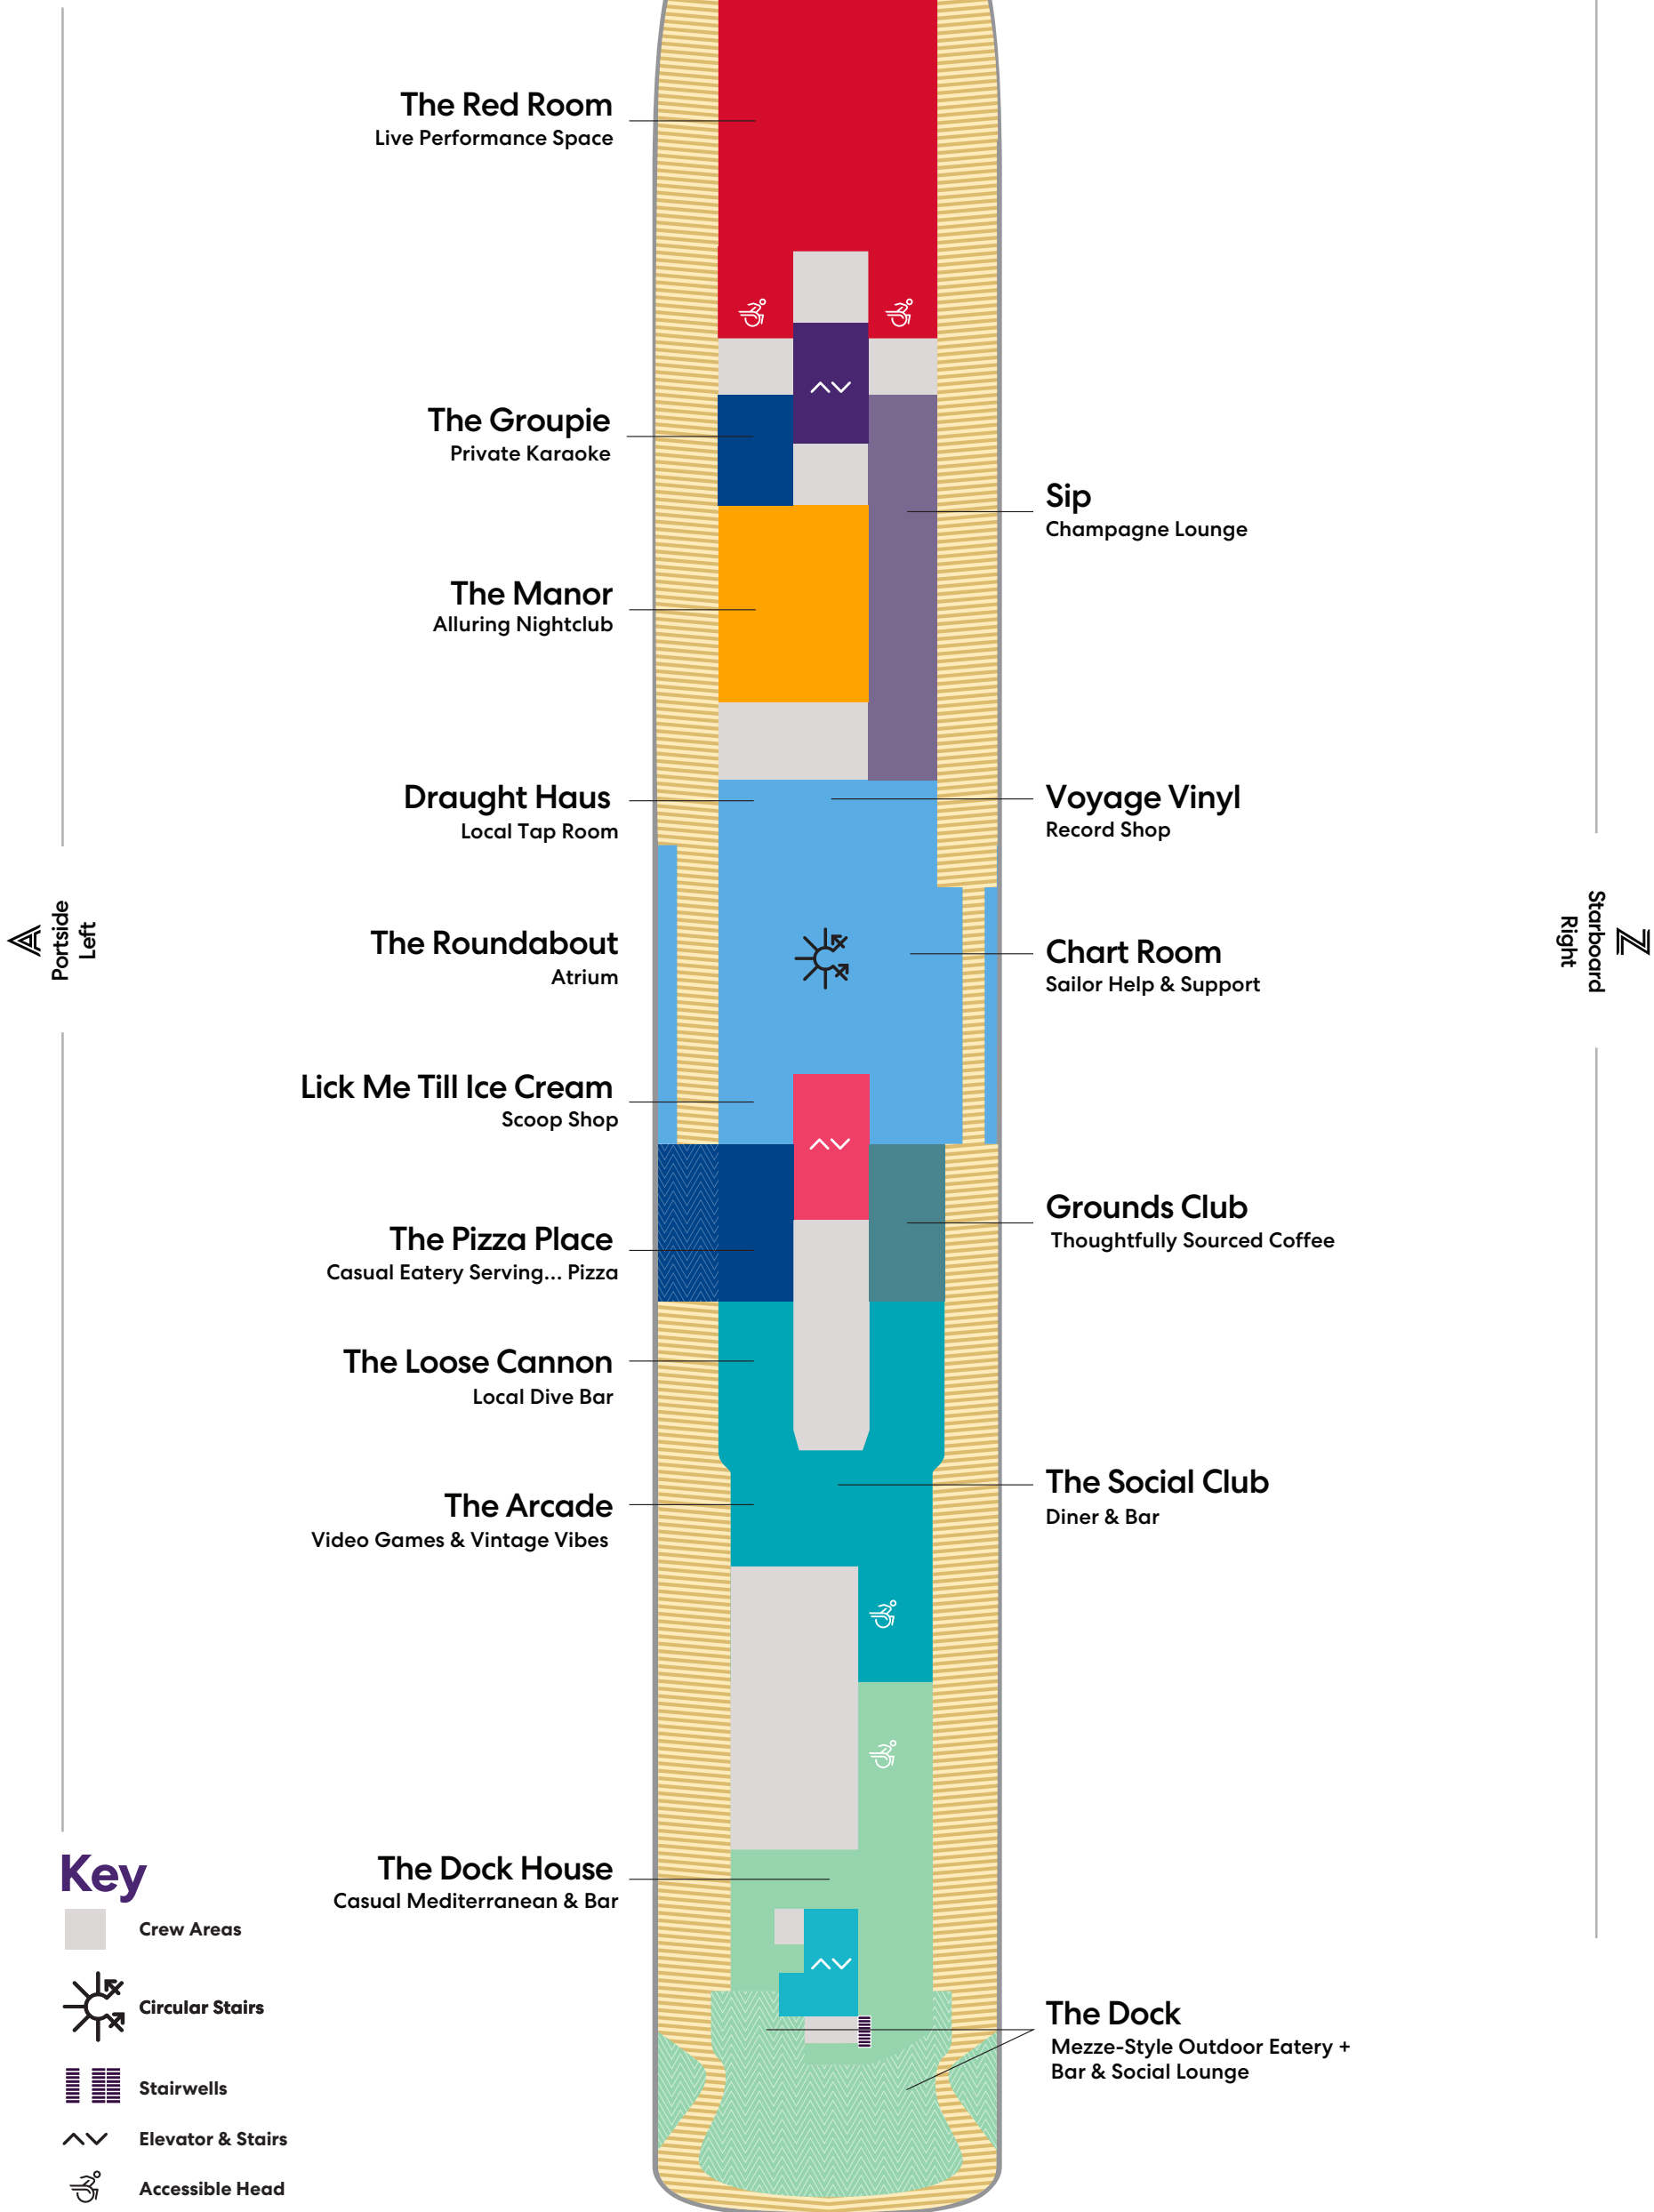

Deck

4

VALIANT LADY

VOYAGES

A Portside Left

Z Starboard Right

Key

■ Sailor Areas & Corridors

Deck

VALIANT LADY

Deck

7

VALIANT LADY

# Deck

# VALIANT LADY

A Portside Left

Z Starboard Right