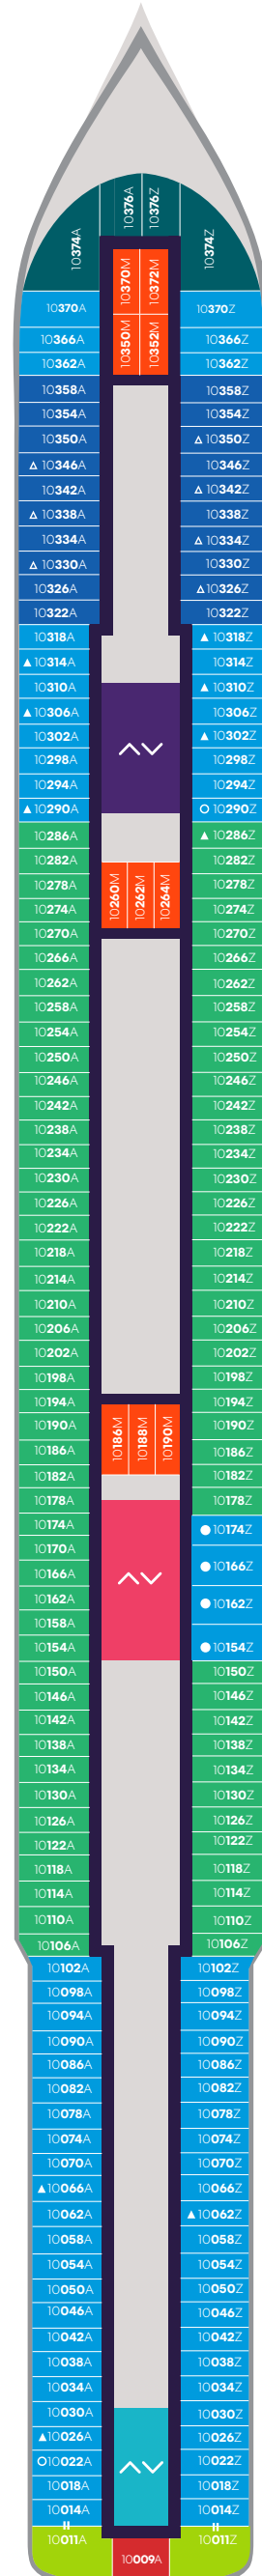

Deck

10

VALIANT LADY

VOYAGES

▲ Portside
Left

▲ Starboard
Right

Key

- SCE Cheeky Corner Suite - Even Bigger Terrace
- SAE Sweet Aft Suite - Even Bigger Terrace
- TX XL Sea Terrace
- TC Central Sea Terrace
- TR The Sea Terrace
- VW The Sea View
- IN The Insider
- Sailor Areas & Corridors
- Crew Areas
- ^ v Elevator & Stairs
- ▲ Sleeps 3; Includes a pullman bed
- △ Sleeps 3; Includes an extra lower bed
- Accessible cabin
- Ambulatory cabin
- || Connecting cabins