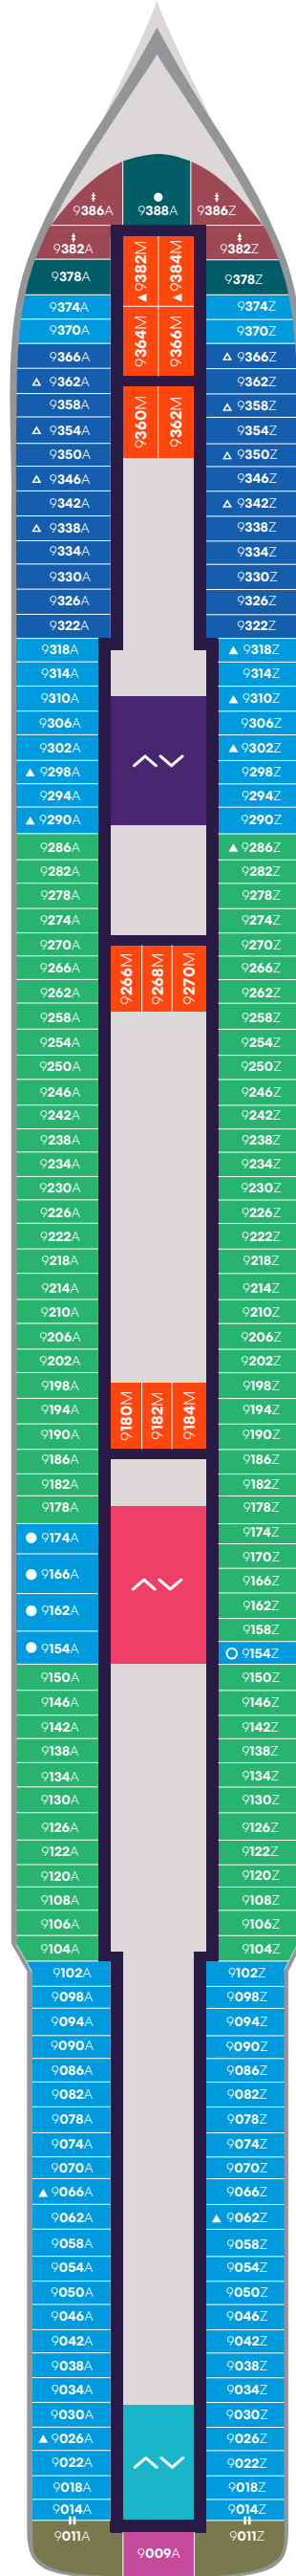

Deck

4

VALIANT LADY

VOYAGES

A Portside Left

Z Starboard Right

Key

■ Sailor Areas & Corridors

## Key

- VW The Sea View
- I1 Solo Insider
- IN The Insider
- I4 Social Insider
- Sailor Areas & Corridors
- Crew Areas
- Elevator & Stairs
- Accessible Head
- ‡** Sleeps 1
- ▲** Sleeps 3; Includes a pullman bed
- +** Sleeps 4; Includes both 2 lower beds and 2 pullmans
- Accessible cabin
- Ambulatory cabin

## Key

- SCP Cheeky Corner Suite – Pretty Big Terrace
- SAP Sweet Aft Suite – Pretty Big Terrace
- TX XL Sea Terrace
- TC Central Sea Terrace
- TR The Sea Terrace
- TS Sea Terrace – (Slightly) Smaller Balcony
- II Solo Insider
- Sailor Areas & Corridors
- Crew Areas
- ^v Elevator & Stairs
- ‡ Sleeps 1
- ▲ Sleeps 3; Includes a pullman bed
- △ Sleeps 3; Includes an extra lower bed
- ☒ Sleeps 4; Includes both an extra lower bed and a pullman bed
- Accessible cabin
- Ambulatory cabin
- || Connecting cabins

# VALIANT LADY

A Portside Left

Z Starboard Right