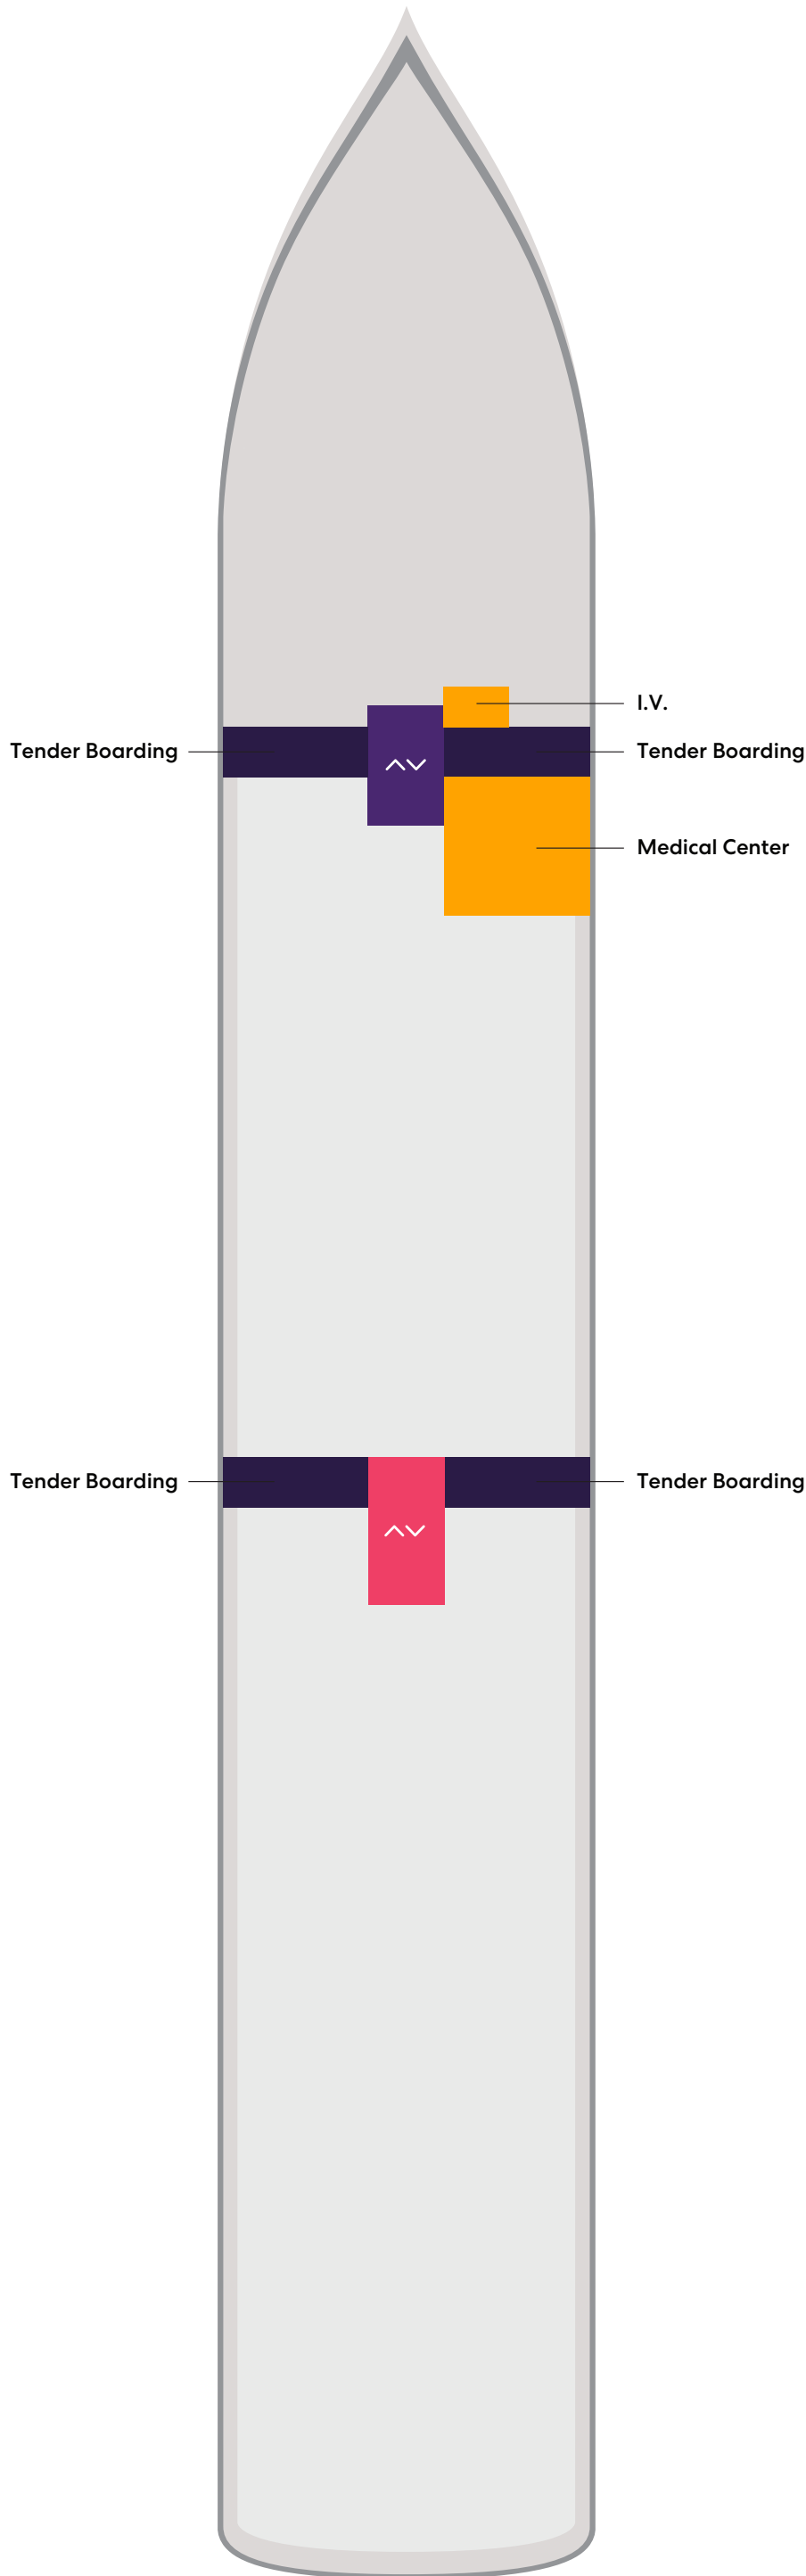

Deck

4

VALIANT LADY

VOYAGES

A Portside Left

Z Starboard Right

Key

■ Sailor Areas & Corridors

# VALIANT LADY