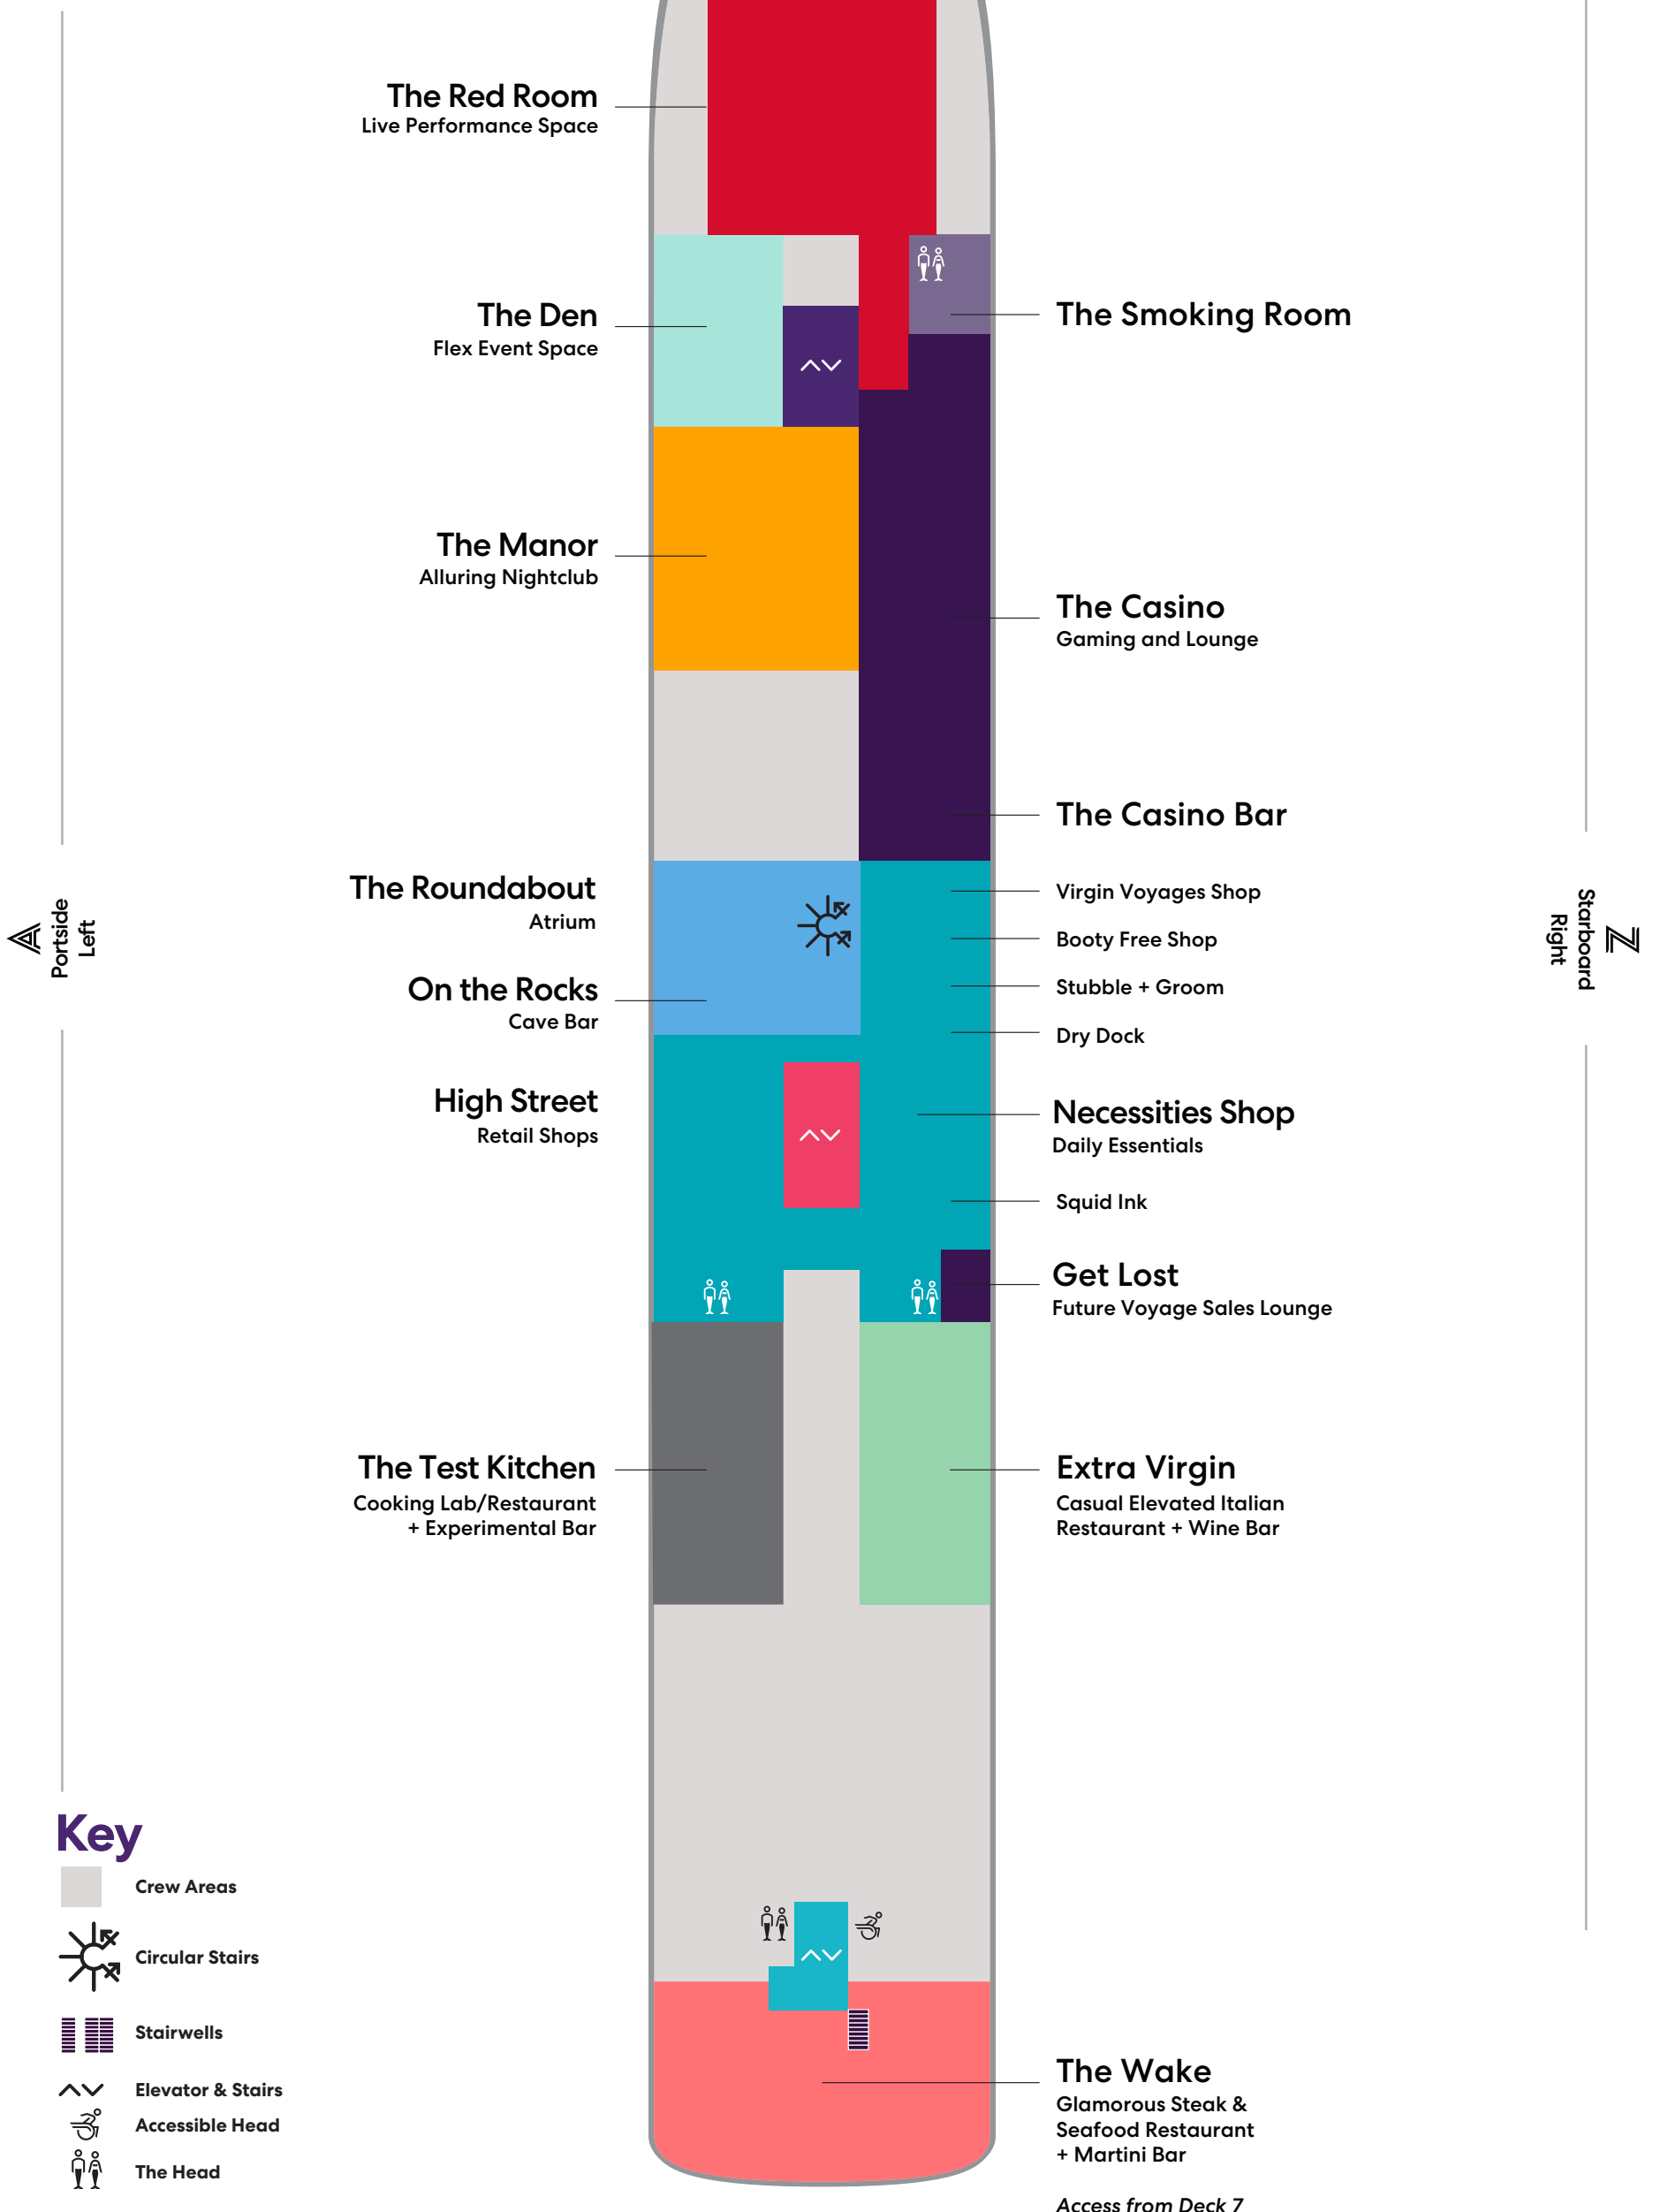

Deck

4

VALIANT LADY

VOYAGES

A Portside Left

Z Starboard Right

Key

■ Sailor Areas & Corridors

# VALIANT LADY

## Key

- VW The Sea View
- I1 Solo Insider
- IN The Insider
- I4 Social Insider
- Sailor Areas & Corridors
- Crew Areas
- Elevator & Stairs
- Accessible Head
- ‡** Sleeps 1
- ▲** Sleeps 3; Includes a pullman bed
- +** Sleeps 4; Includes both 2 lower beds and 2 pullmans
- Accessible cabin
- Ambulatory cabin

Deck

VALIANT LADY

Deck

7

VALIANT LADY