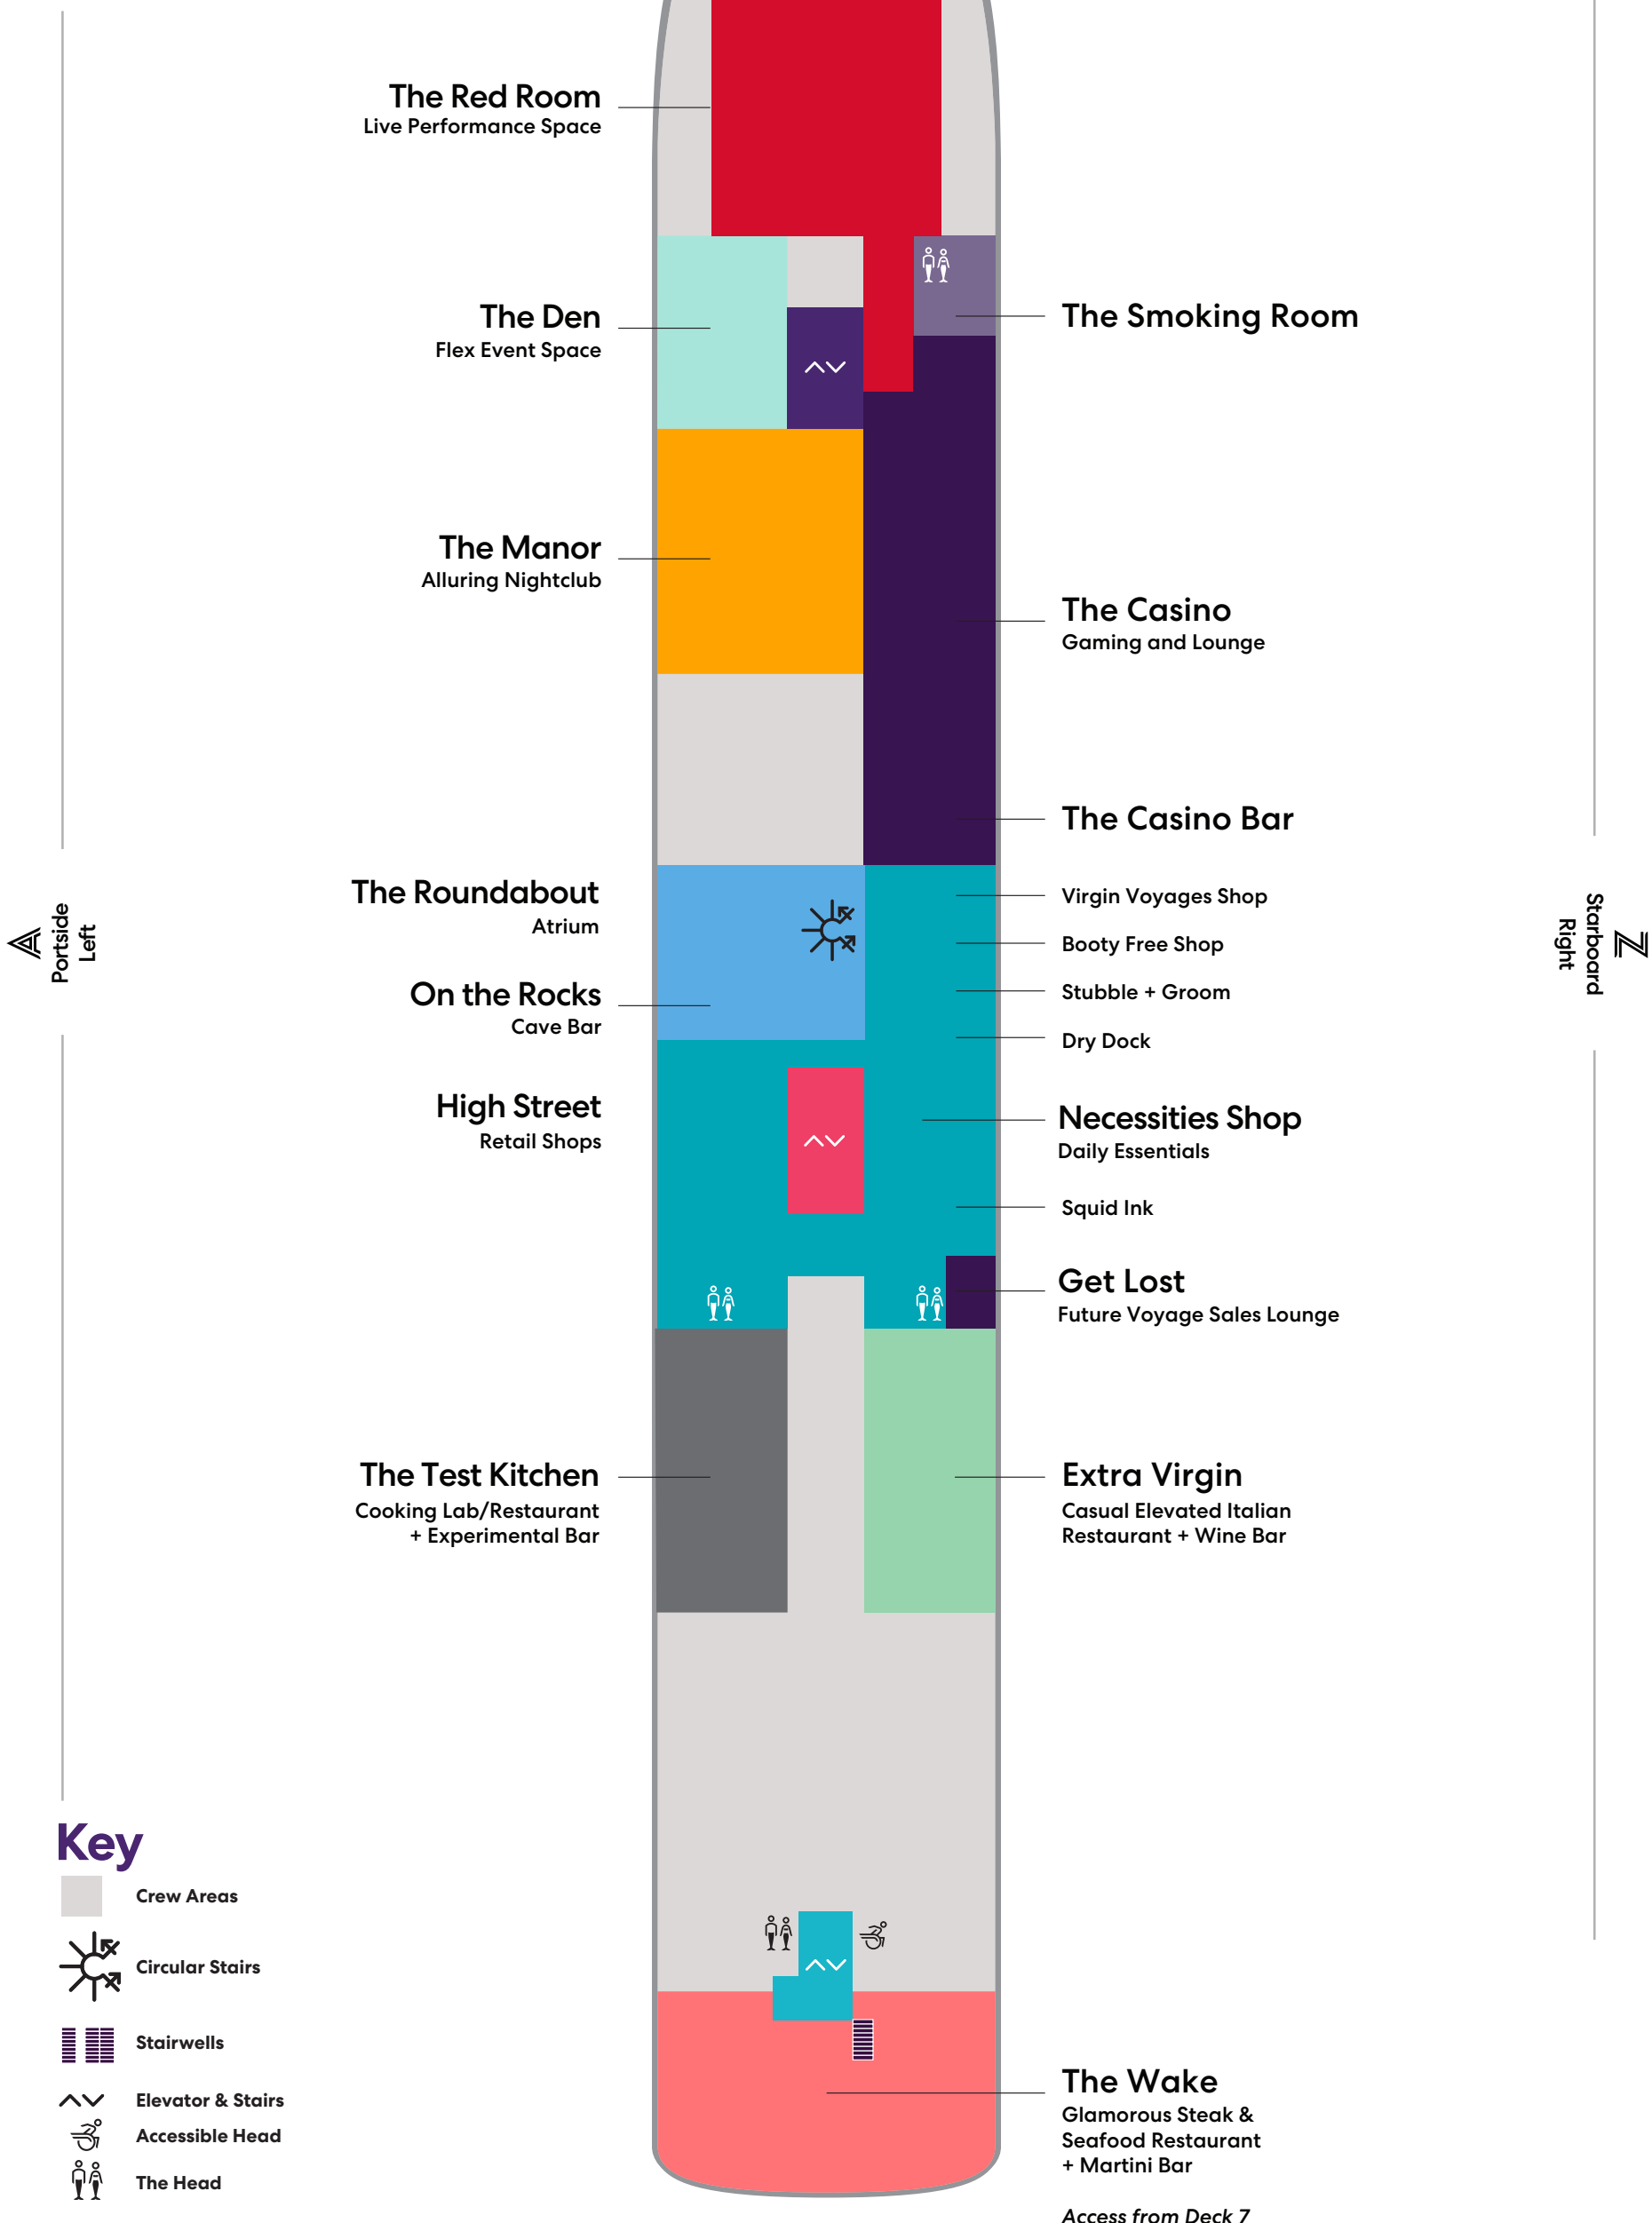

Deck

SCARLET LADY