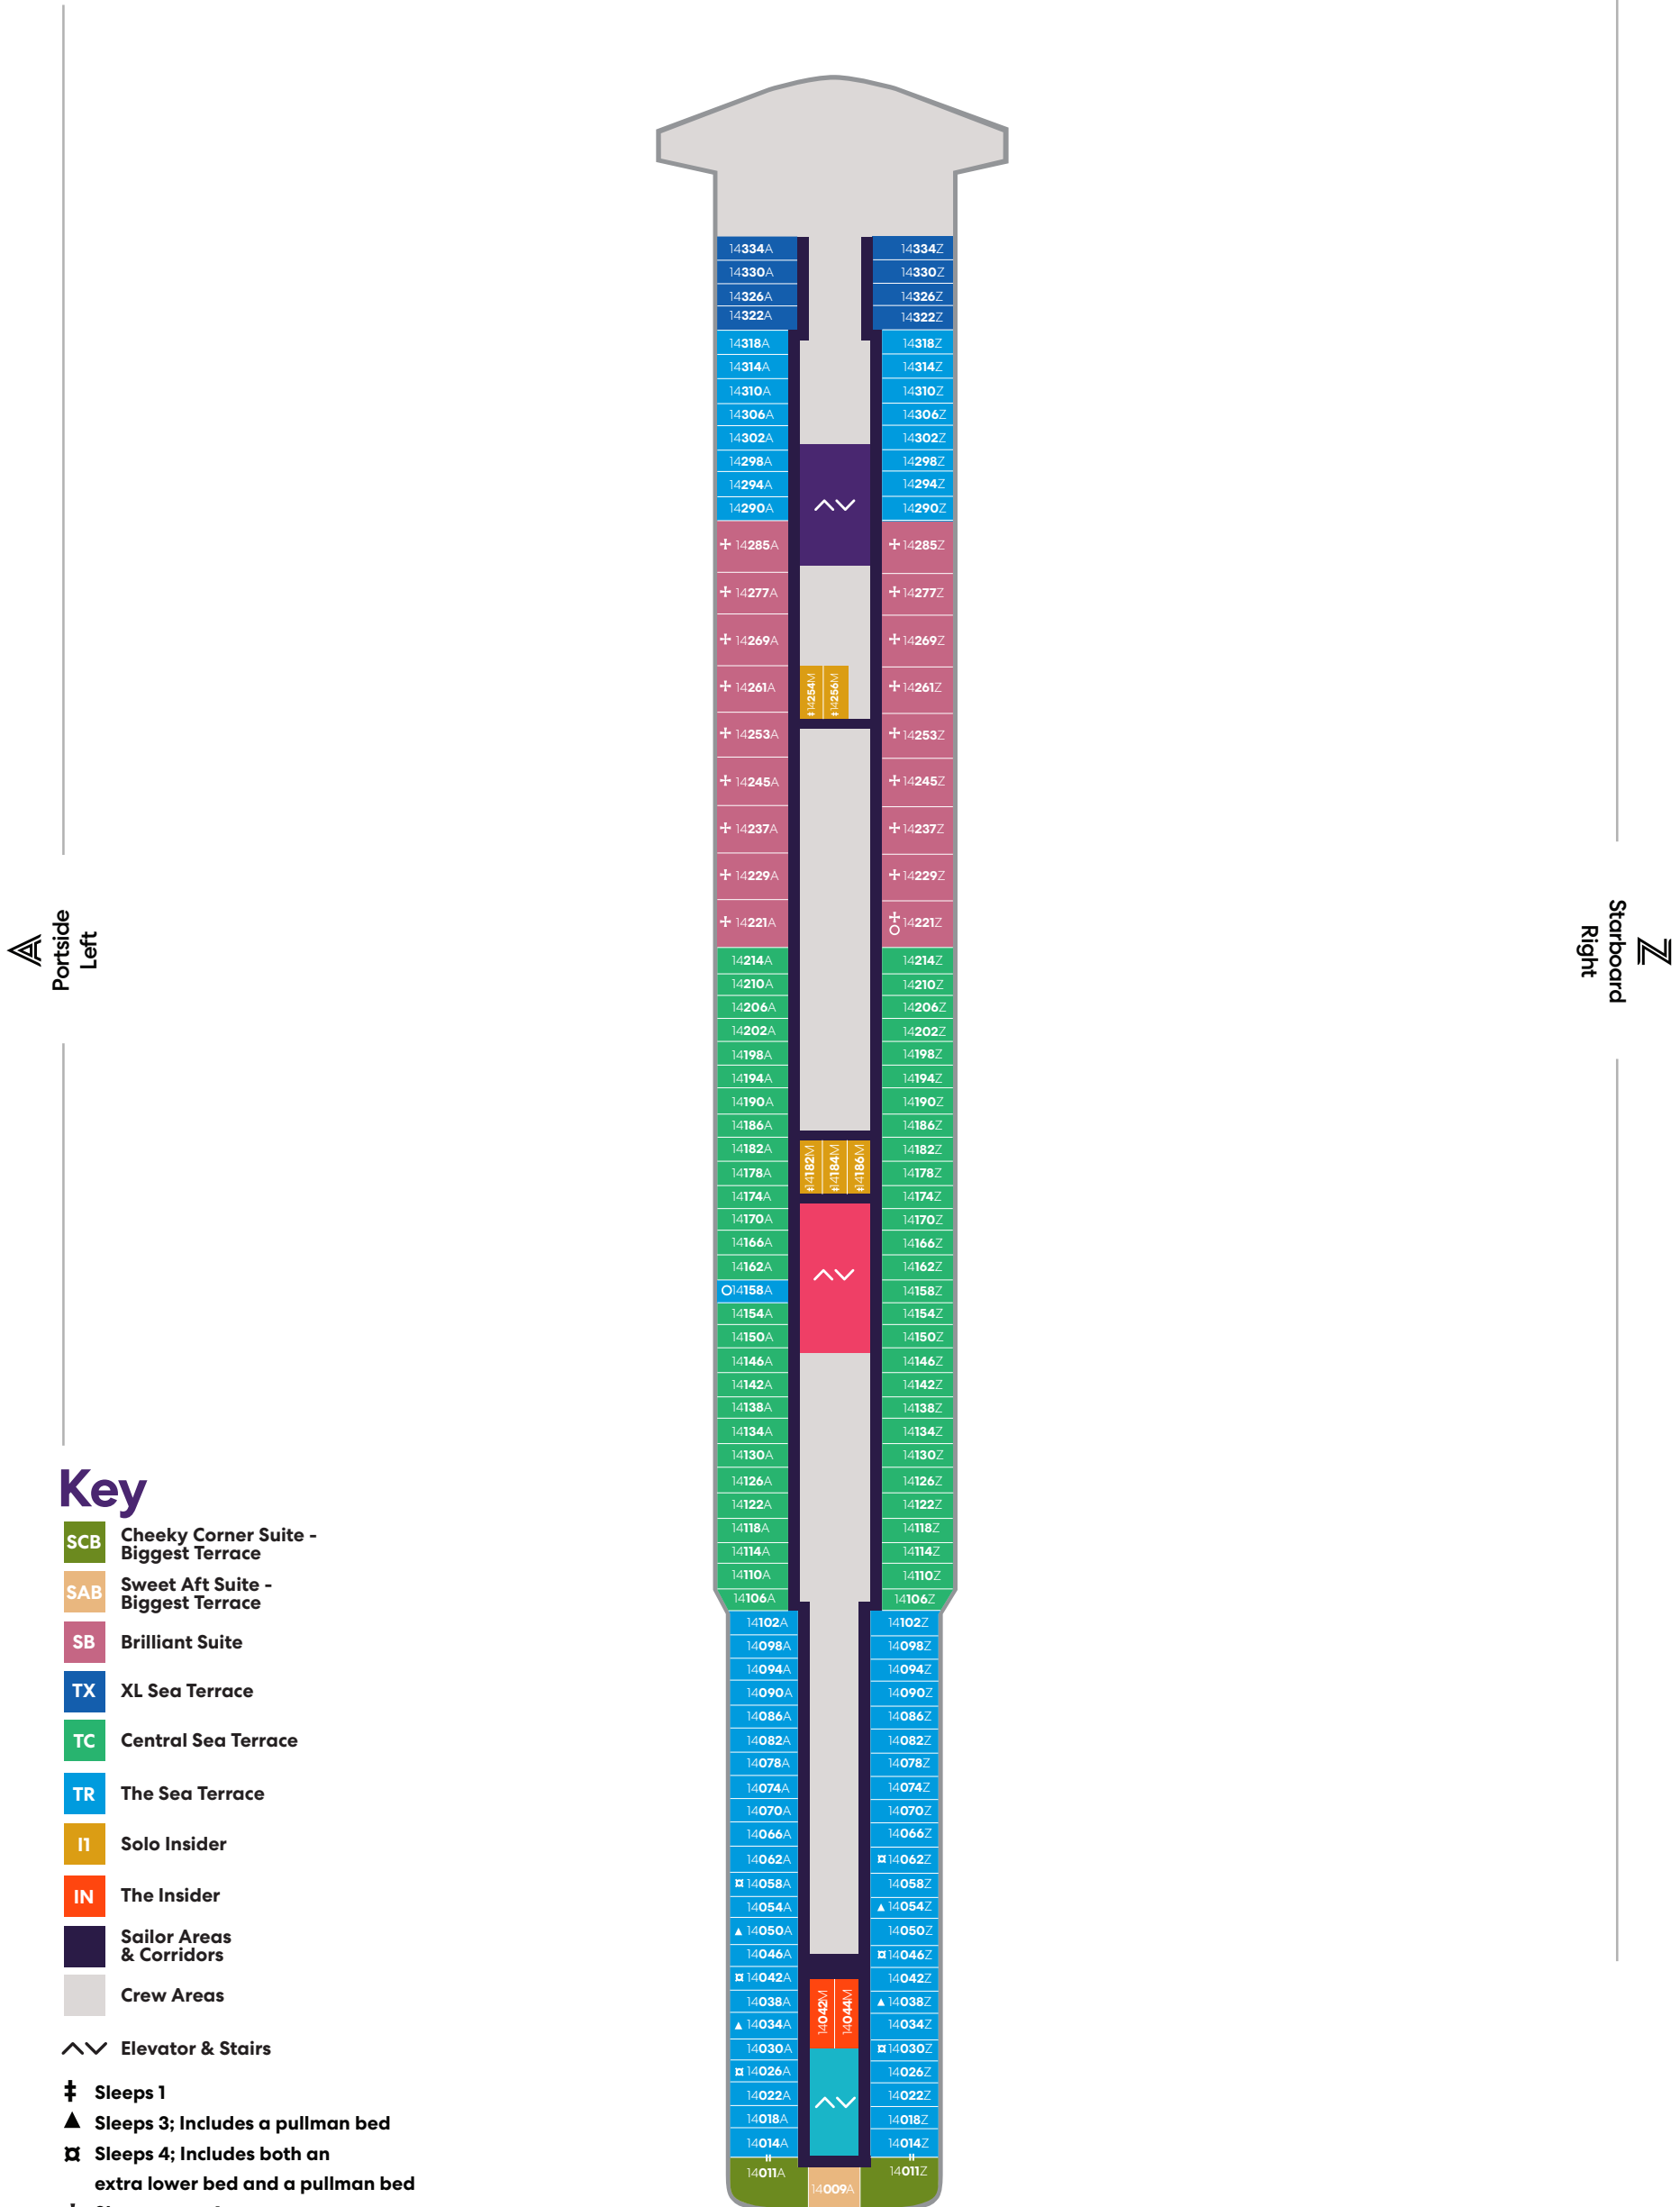

Deck

14

SCARLET LADY

Key

- SCB Cheeky Corner Suite - Biggest Terrace
- SAB Sweet Aft Suite - Biggest Terrace
- SB Brilliant Suite
- TX XL Sea Terrace
- TC Central Sea Terrace
- TR The Sea Terrace
- II Solo Insider
- IN The Insider
- Sailor Areas & Corridors Sailor Areas & Corridors
- Crew Areas Crew Areas
- ^v Elevator & Stairs
- + Sleeps 1
- ▲ Sleeps 3; Includes a pullman bed
- ▣ Sleeps 4; Includes both an extra lower bed and a pullman bed
- + Sleeps up to 4
- || Connecting cabins
- Ambulatory cabin