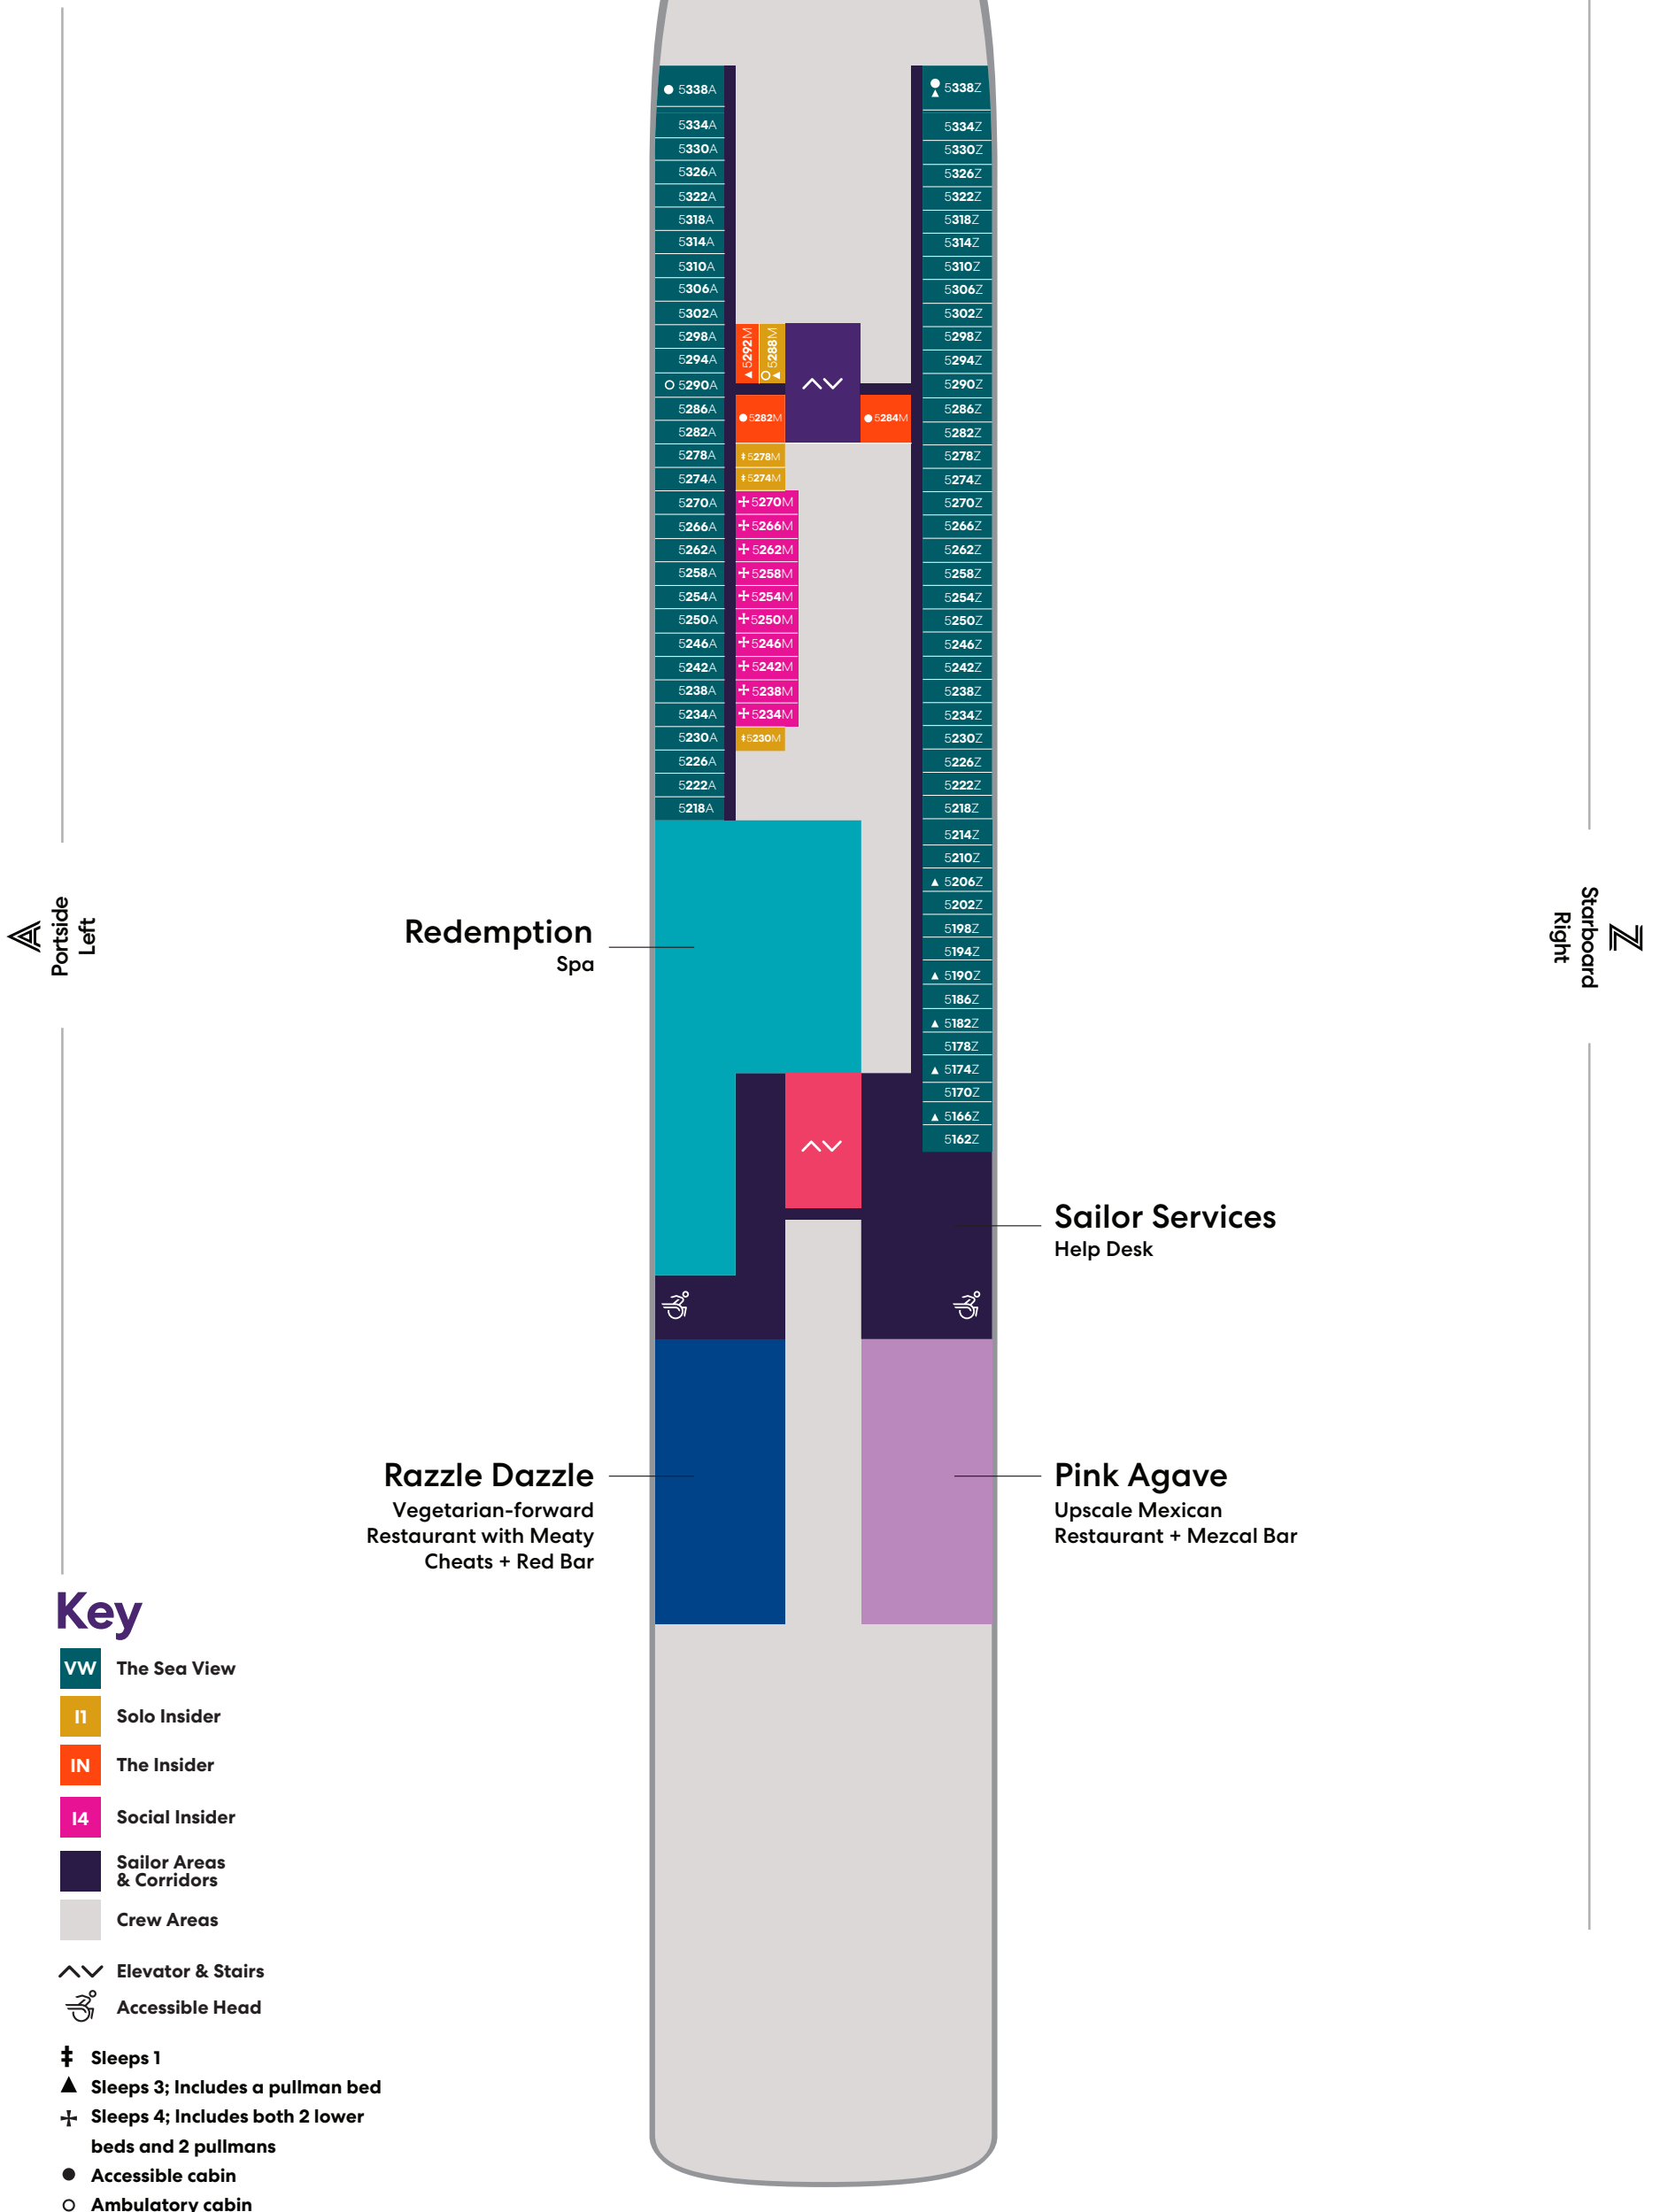

Deck

5

SCARLET LADY

Portside
Left

Starboard
Right

Redemption
Spa

Sailor Services
Help Desk

Razzle Dazzle
Vegetarian-forward
Restaurant with Meaty
Cheats + Red Bar

Pink Agave
Upscale Mexican
Restaurant + Mezcal Bar

Key

- VW The Sea View
- I1 Solo Insider
- IN The Insider
- I4 Social Insider
- Sailor Areas & Corridors
- Crew Areas
- Elevator & Stairs
- Accessible Head
- ‡ Sleeps 1
- ▲ Sleeps 3; Includes a pullman bed
- + Sleeps 4; Includes both 2 lower beds and 2 pullmans
- Accessible cabin
- Ambulatory cabin