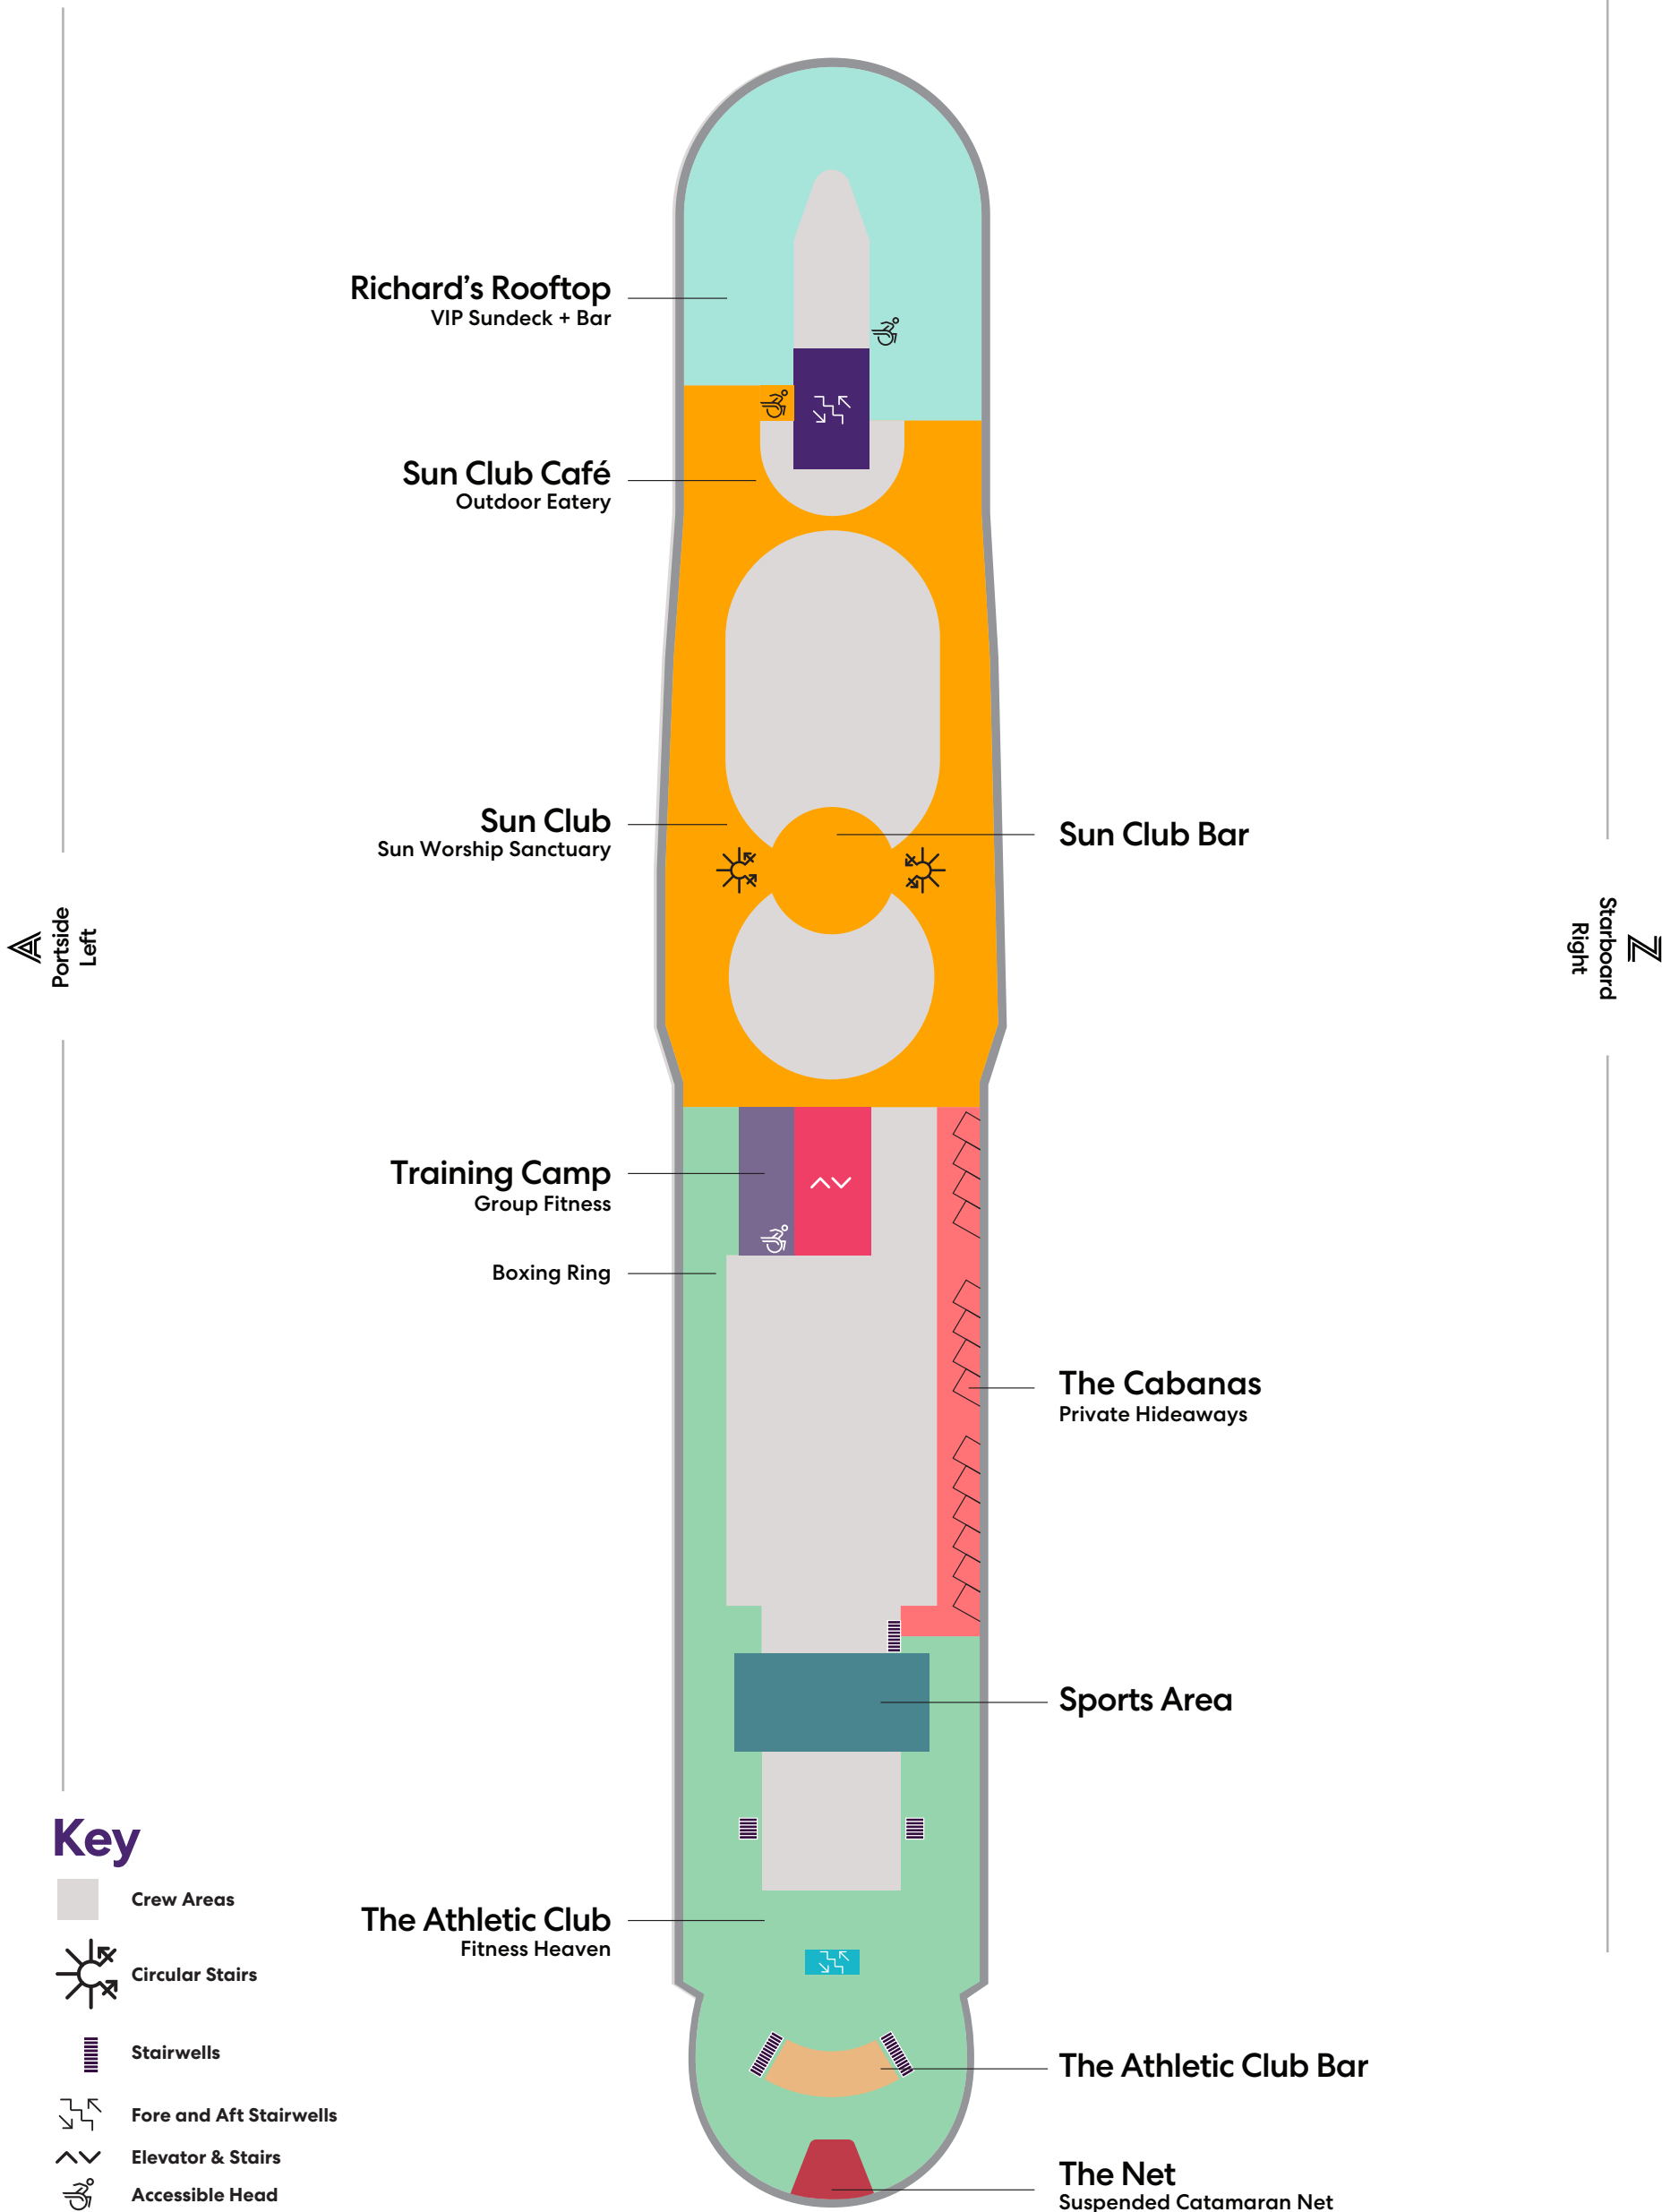

Deck

16

SCARLET LADY

Key

- Crew Areas
- Circular Stairs
- Stairwells
- Fore and Aft Stairwells
- Elevator & Stairs
- Accessible Head