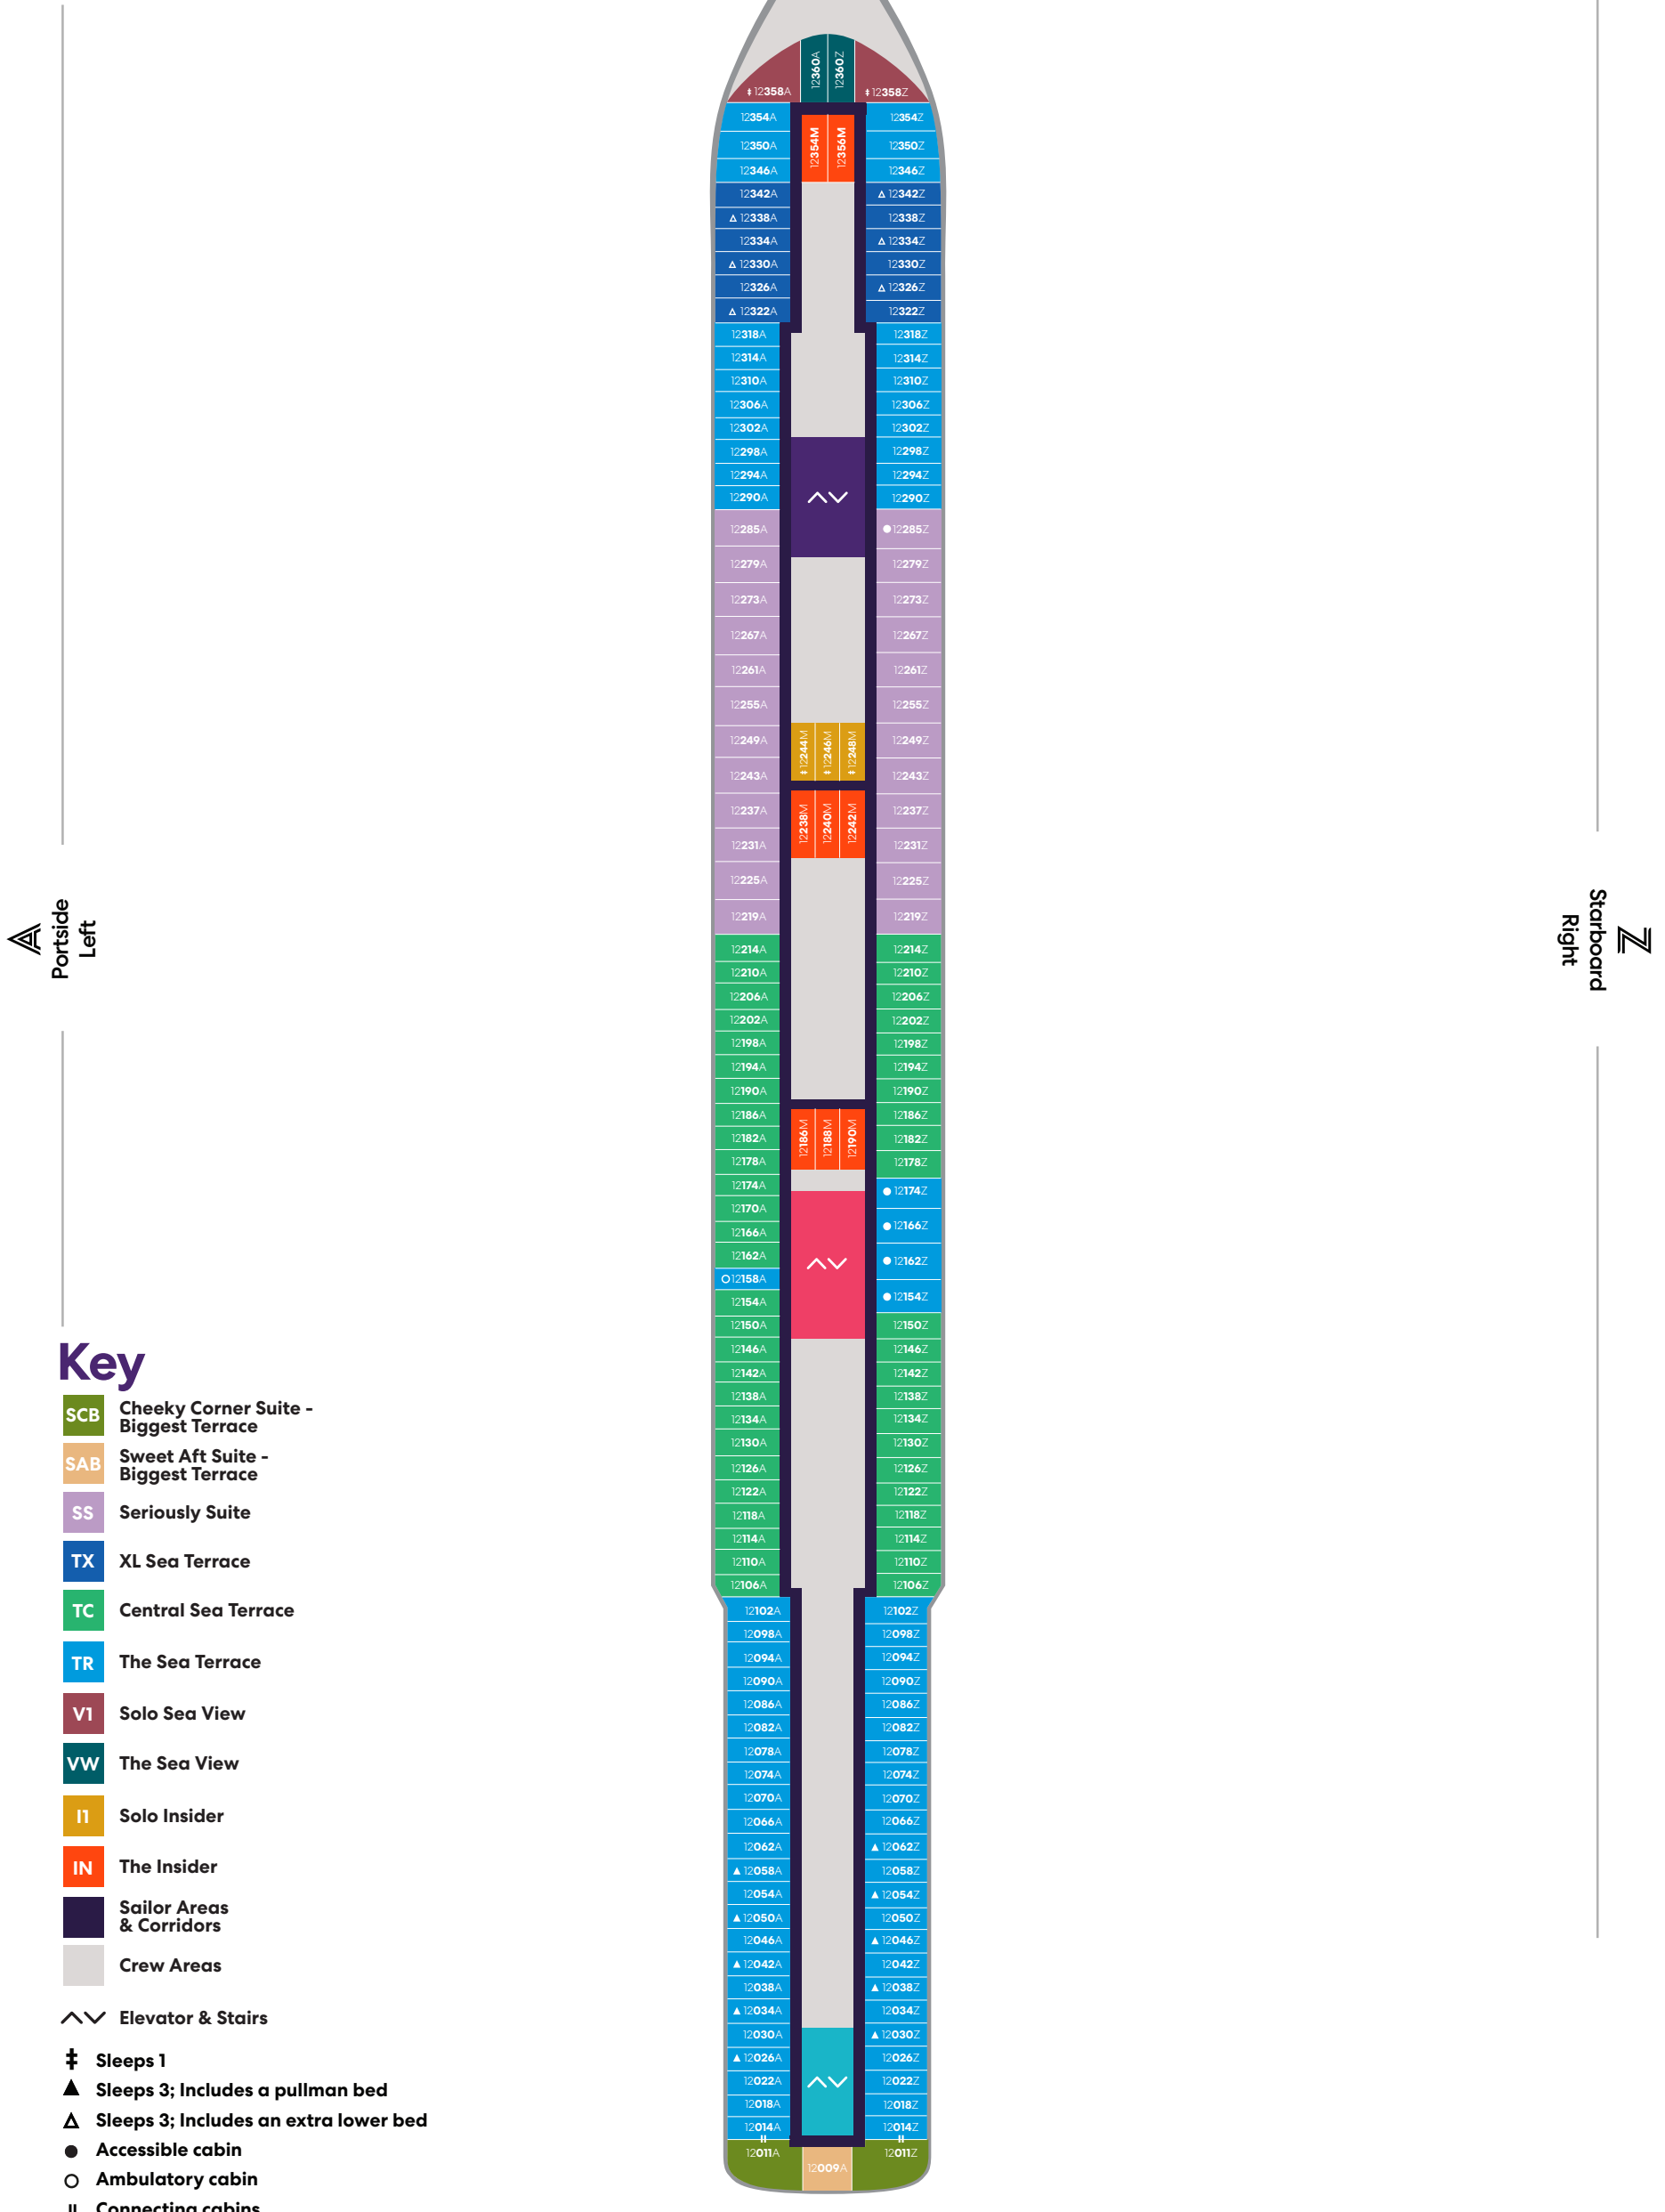

# SCARLET LADY

## Key

- SCE Cheeky Corner Suite – Even Bigger Terrace
- SAE Sweet Aft Suite – Even Bigger Terrace
- SS Seriously Suite
- TX XL Sea Terrace
- TC Central Sea Terrace
- TR The Sea Terrace
- VW The Sea View
- II Solo Insider
- IN The Insider
- Sailor Areas & Corridors
- Crew Areas
- ^v Elevator & Stairs
- + Sleeps 1
- ▲ Sleeps 3; Includes a pullman bed
- △ Sleeps 3; Includes an extra lower bed
- Accessible cabin
- Ambulatory cabin
- || Connecting cabins

Deck

## SCARLET LADY