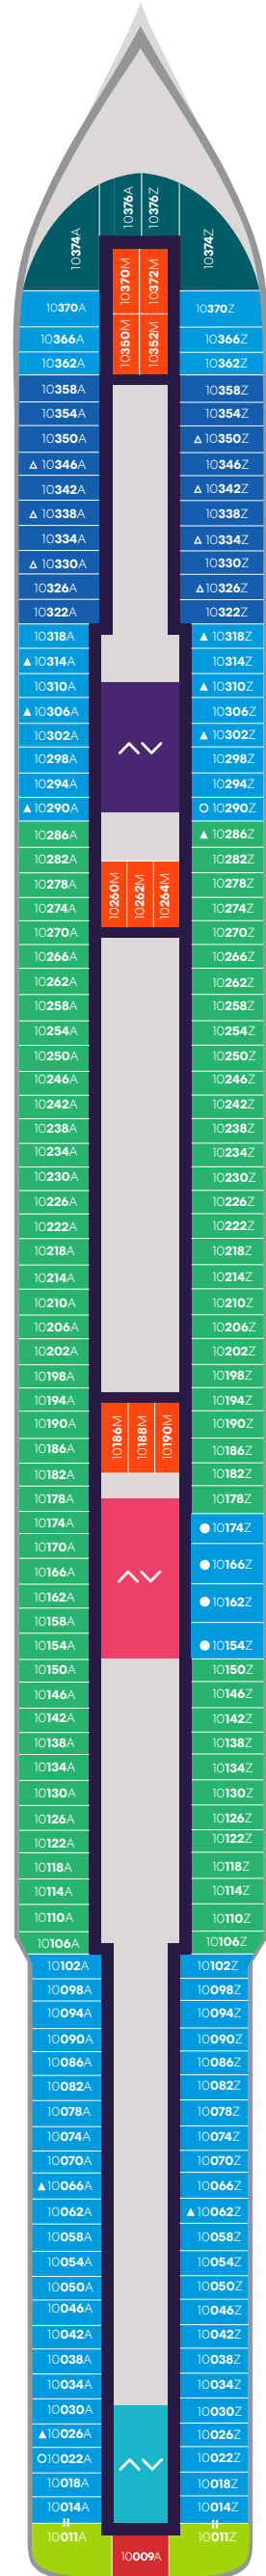

Deck

4

SCARLET LADY

A Portside Left

Z Starboard Right

Key

■ Sailor Areas & Corridors

■ Crew Areas

## Key

- VW The Sea View
- I1 Solo Insider
- IN The Insider
- I4 Social Insider
- Sailor Areas & Corridors
- Crew Areas
- Elevator & Stairs
- Accessible Head
- ‡ Sleeps 1
- ▲ Sleeps 3; Includes a pullman bed
- + Sleeps 4; Includes both 2 lower beds and 2 pullmans
- Accessible cabin
- Ambulatory cabin

## Key

- SCP Cheeky Corner Suite – Pretty Big Terrace
- SAP Sweet Aft Suite – Pretty Big Terrace
- TX XL Sea Terrace
- TC Central Sea Terrace
- TR The Sea Terrace
- VI Solo Sea View
- VW The Sea View
- IN The Insider
- Sailor Areas & Corridors
- Crew Areas
- ^v Elevator & Stairs
- ‡ Sleeps 1
- ▲ Sleeps 3; Includes a pullman bed
- △ Sleeps 3; Includes an extra lower bed
- Accessible cabin
- Ambulatory cabin
- || Connecting cabins

# SCARLET LADY

▲ Portside  
Left

▲ Starboard  
Right