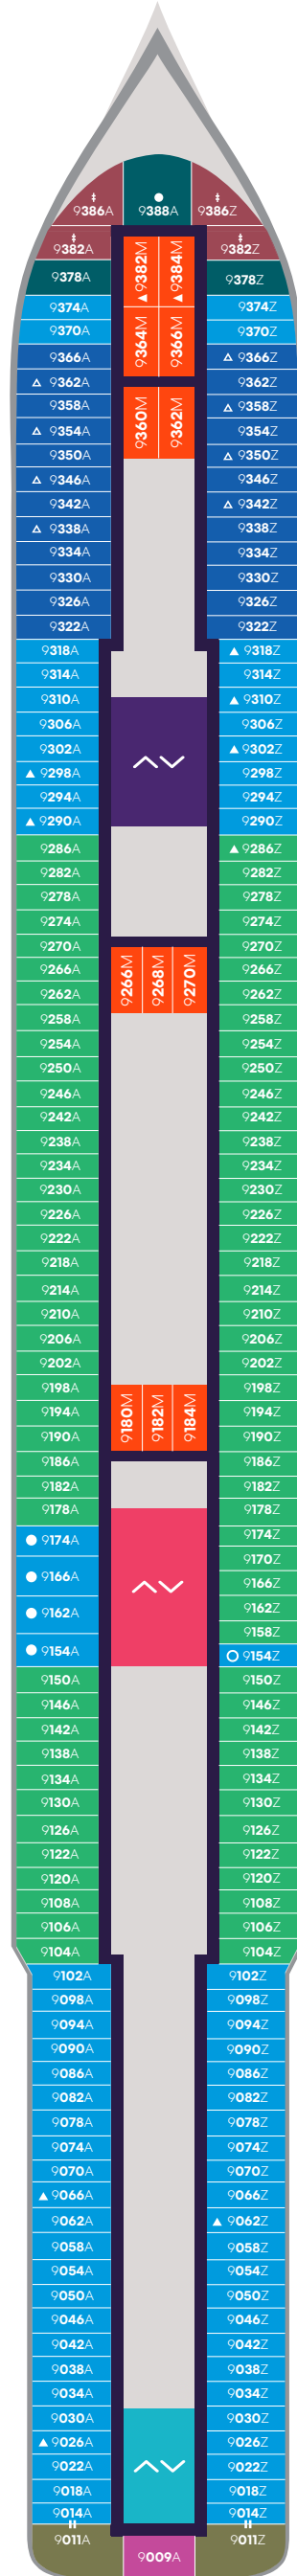

Deck

4

SCARLET LADY

A Portside Left

Z Starboard Right

Key

■ Sailor Areas & Corridors

■ Crew Areas

## Key

- VW The Sea View
- I1 Solo Insider
- IN The Insider
- I4 Social Insider
- Sailor Areas & Corridors
- Crew Areas
- Elevator & Stairs
- Accessible Head
- ‡ Sleeps 1
- ▲ Sleeps 3; Includes a pullman bed
- + Sleeps 4; Includes both 2 lower beds and 2 pullmans
- Accessible cabin
- Ambulatory cabin

## Key

- SCP Cheeky Corner Suite – Pretty Big Terrace
- SAP Sweet Aft Suite – Pretty Big Terrace
- TX XL Sea Terrace
- TC Central Sea Terrace
- TR The Sea Terrace
- TS Sea Terrace – (Slightly) Smaller Balcony
- II Solo Insider
- Sailor Areas & Corridors
- Crew Areas
- ^ v Elevator & Stairs
- ‡ Sleeps 1
- ▲ Sleeps 3; Includes a pullman bed
- △ Sleeps 3; Includes an extra lower bed
- ☒ Sleeps 4; Includes both an extra lower bed and a pullman bed
- Accessible cabin
- Ambulatory cabin
- || Connecting cabins

## Key

- SCP Cheeky Corner Suite – Pretty Big Terrace
- SAP Sweet Aft Suite – Pretty Big Terrace
- TX XL Sea Terrace
- TC Central Sea Terrace
- TR The Sea Terrace
- VI Solo Sea View
- VW The Sea View
- IN The Insider
- Sailor Areas & Corridors
- Crew Areas
- ^v Elevator & Stairs
- ‡ Sleeps 1
- ▲ Sleeps 3; Includes a pullman bed
- △ Sleeps 3; Includes an extra lower bed
- Accessible cabin
- Ambulatory cabin
- || Connecting cabins