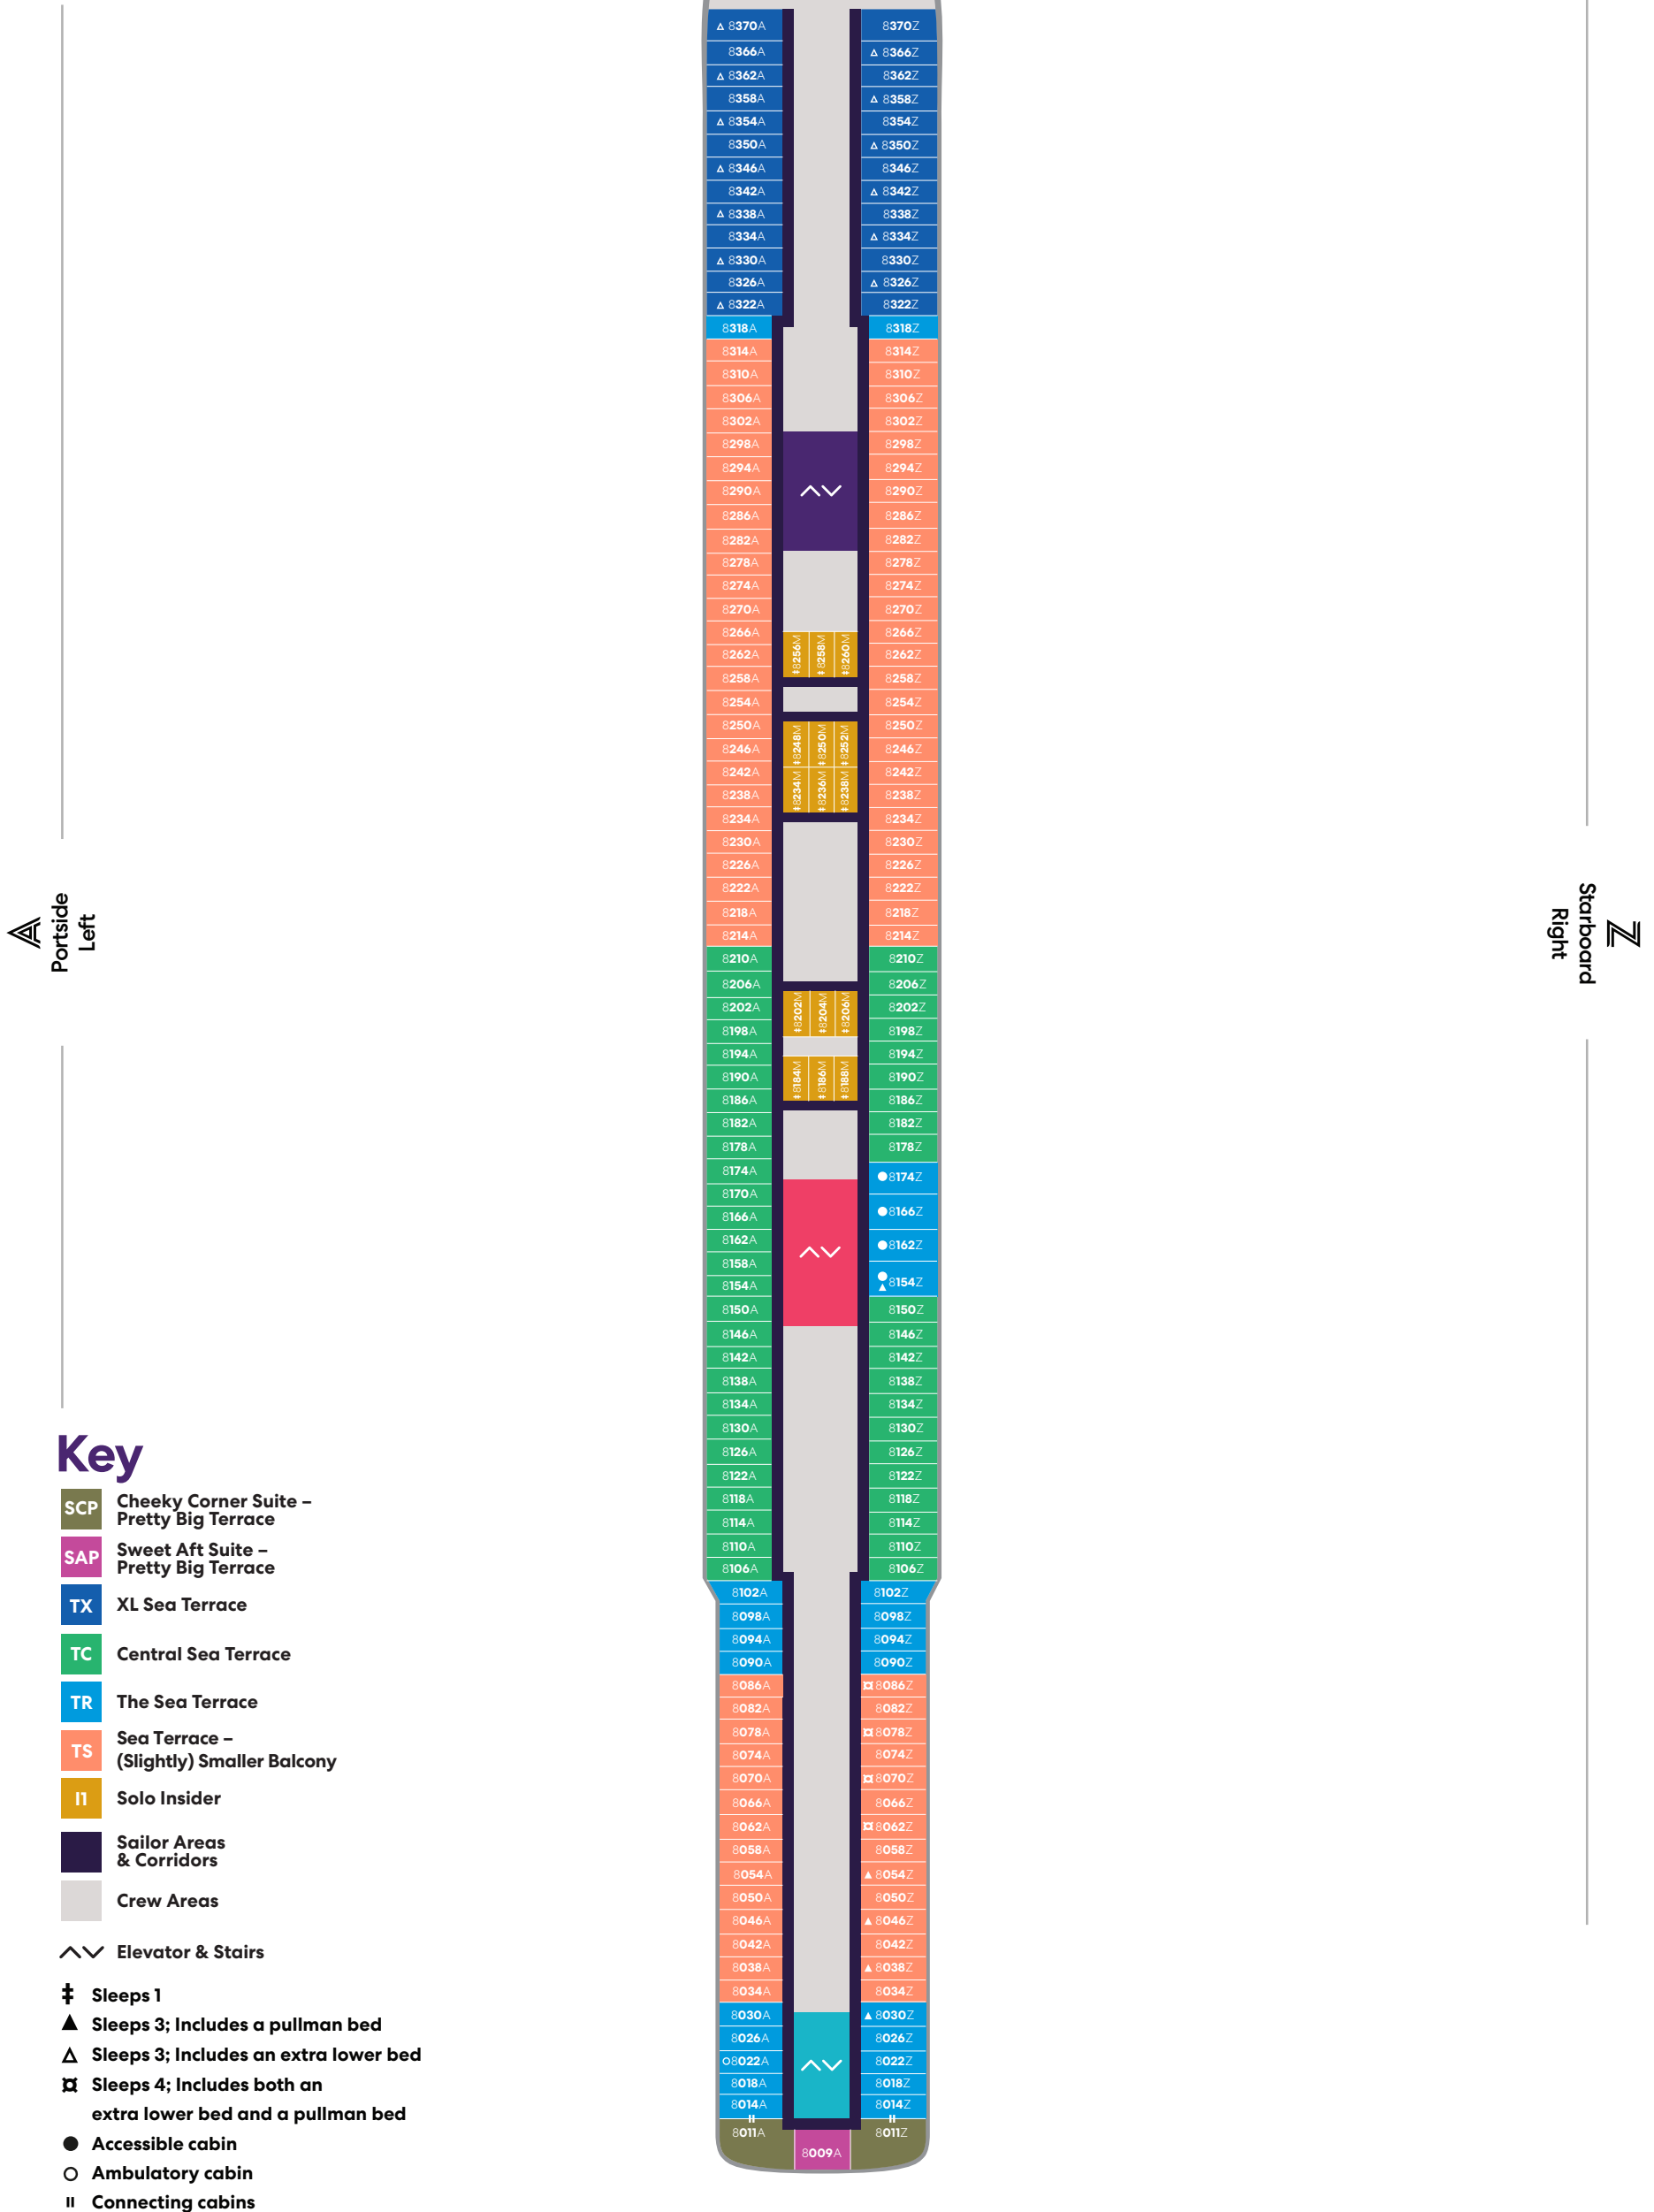

Deck

SCARLET LADY

Key

- SCP Cheeky Corner Suite – Pretty Big Terrace
- SAP Sweet Aft Suite – Pretty Big Terrace
- TX XL Sea Terrace
- TC Central Sea Terrace
- TR The Sea Terrace
- TS Sea Terrace – (Slightly) Smaller Balcony
- II Solo Insider
- Sailor Areas & Corridors
- Crew Areas
- ^ v Elevator & Stairs
- ‡ Sleeps 1
- ▲ Sleeps 3; Includes a pullman bed
- △ Sleeps 3; Includes an extra lower bed
- ☒ Sleeps 4; Includes both an extra lower bed and a pullman bed
- Accessible cabin
- Ambulatory cabin
- || Connecting cabins