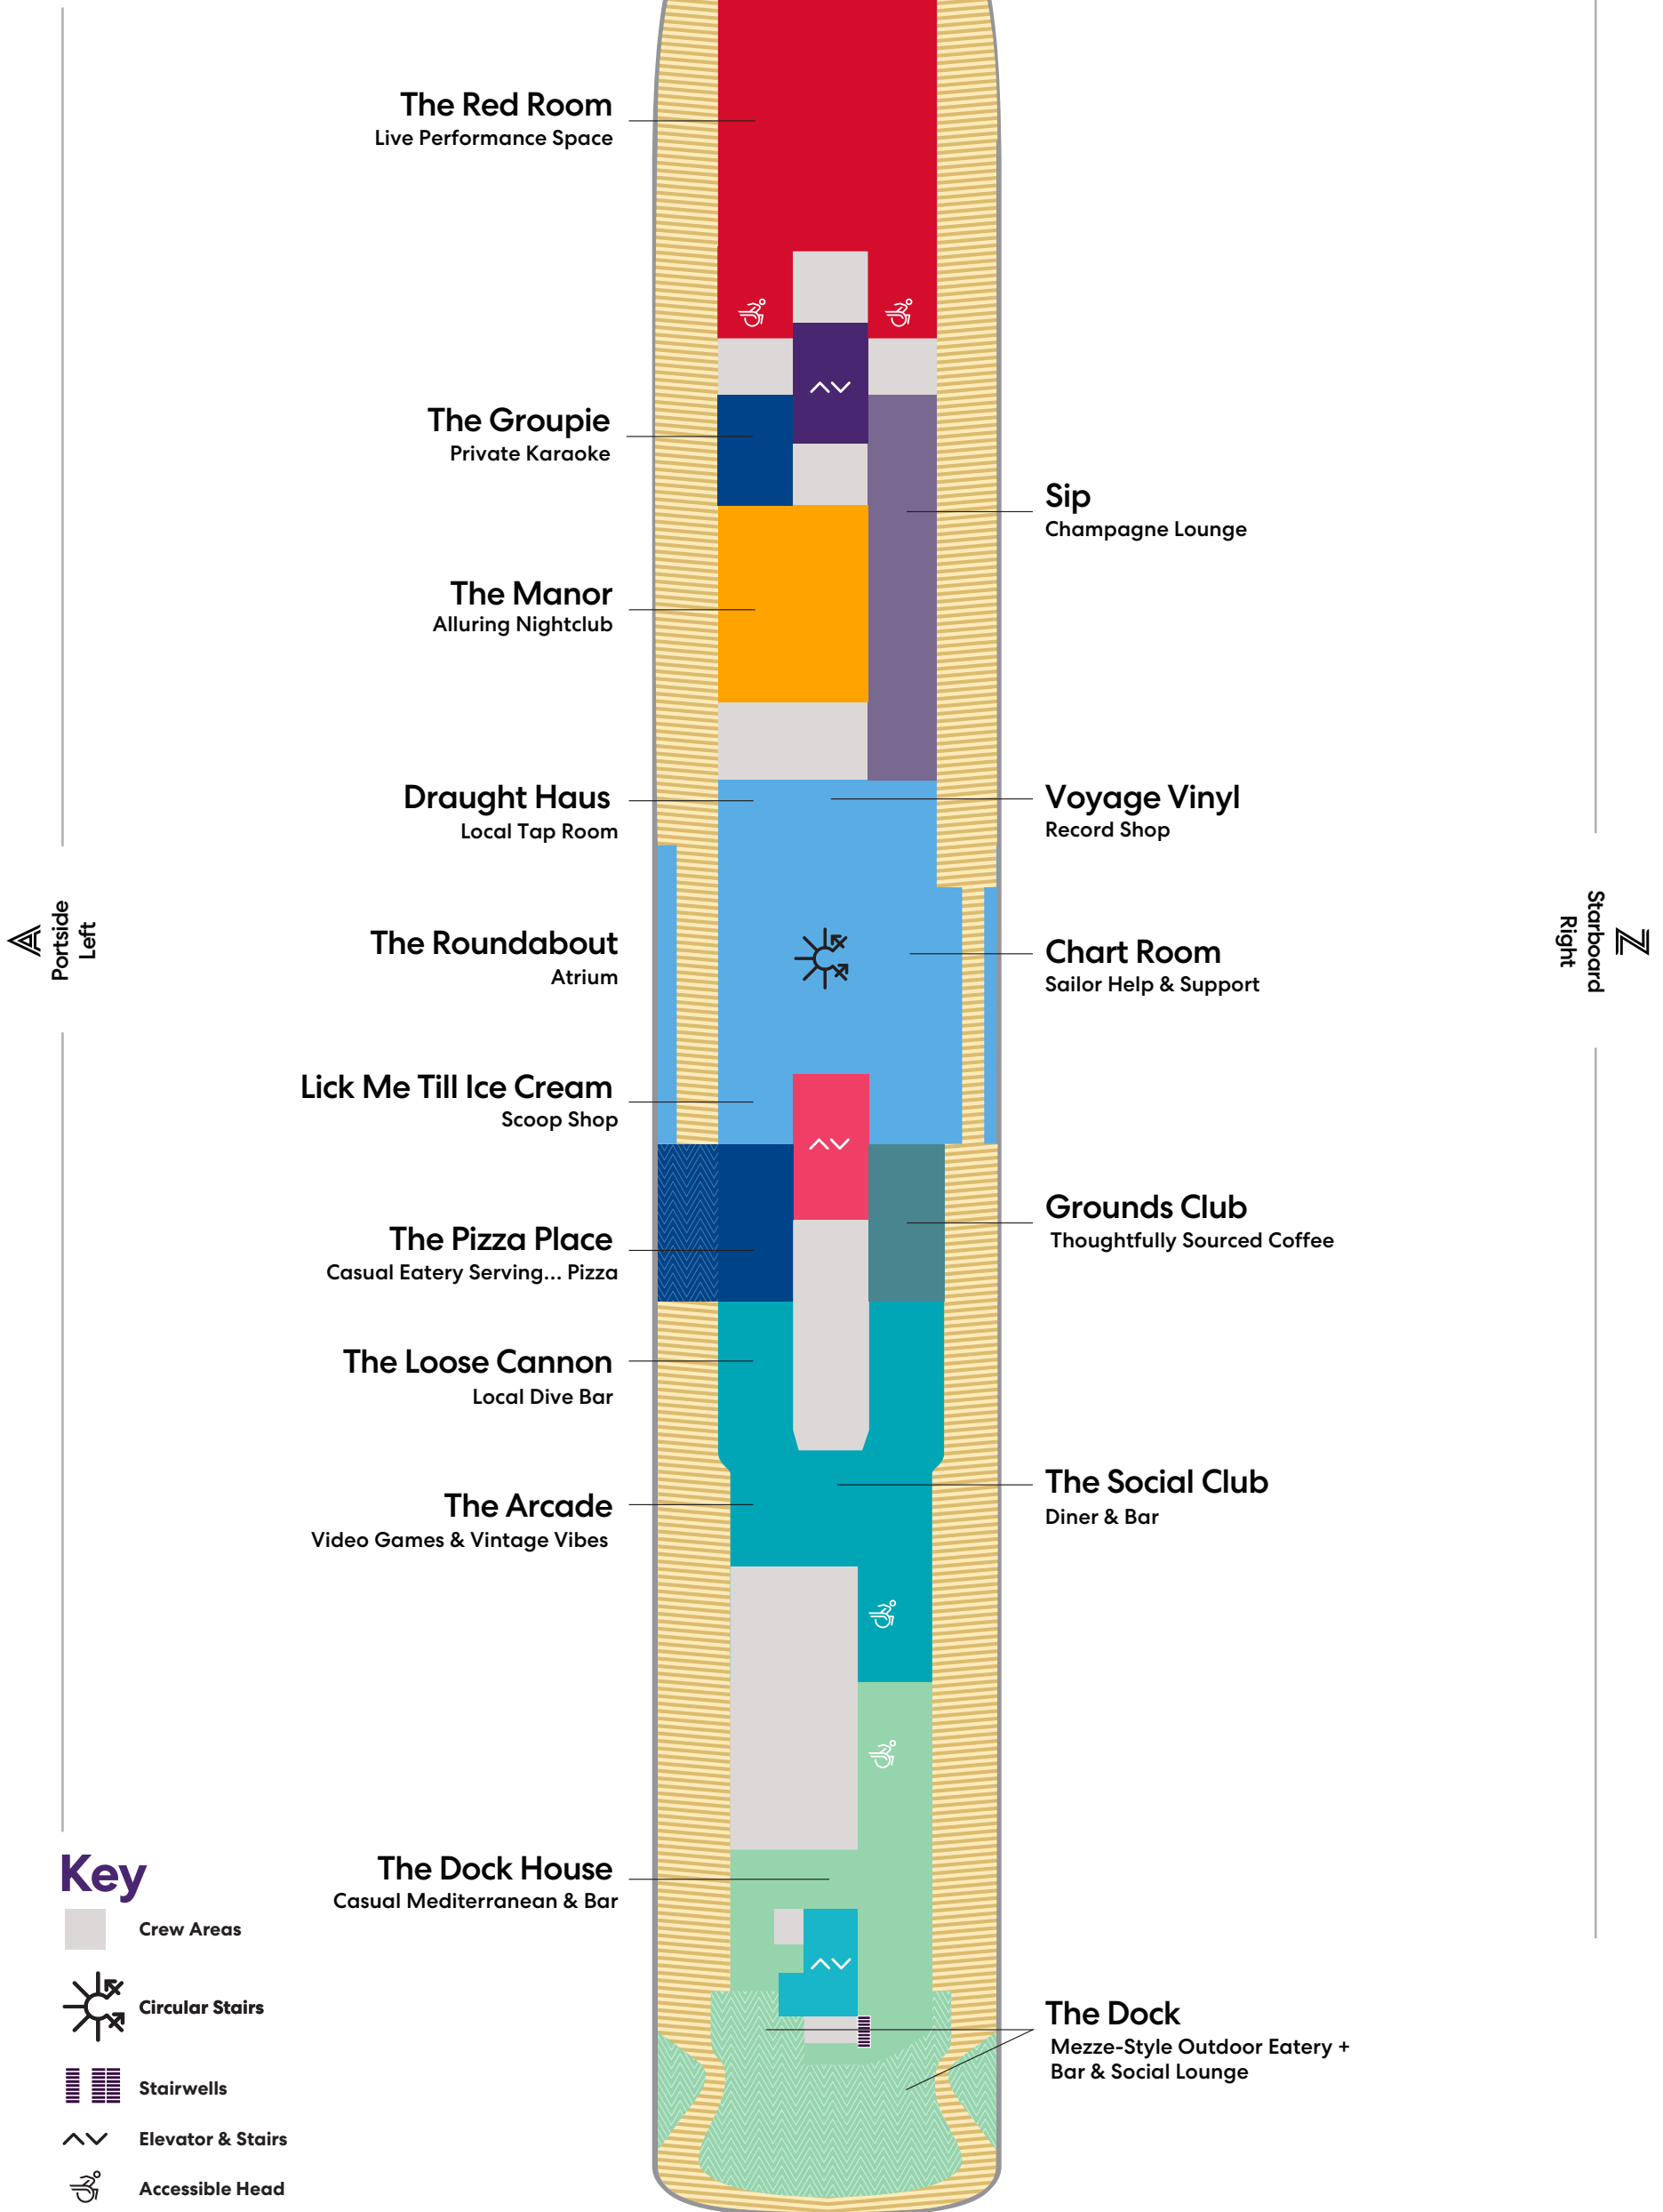

# SCARLET LADY

Portside  
Left

Starboard  
Right

Redemption  
Spa

Sailor Services  
Help Desk

Razzle Dazzle  
Vegetarian-forward  
Restaurant with Meaty  
Cheats + Red Bar

Pink Agave  
Upscale Mexican  
Restaurant + Mezcal Bar

## Key

- VW The Sea View
- I1 Solo Insider
- IN The Insider
- I4 Social Insider
- Sailor Areas & Corridors
- Crew Areas
- Elevator & Stairs
- Accessible Head
- ‡ Sleeps 1
- ▲ Sleeps 3; Includes a pullman bed
- + Sleeps 4; Includes both 2 lower beds and 2 pullmans
- Accessible cabin
- Ambulatory cabin

Deck

SCARLET LADY

Deck

7

SCARLET LADY

# Deck