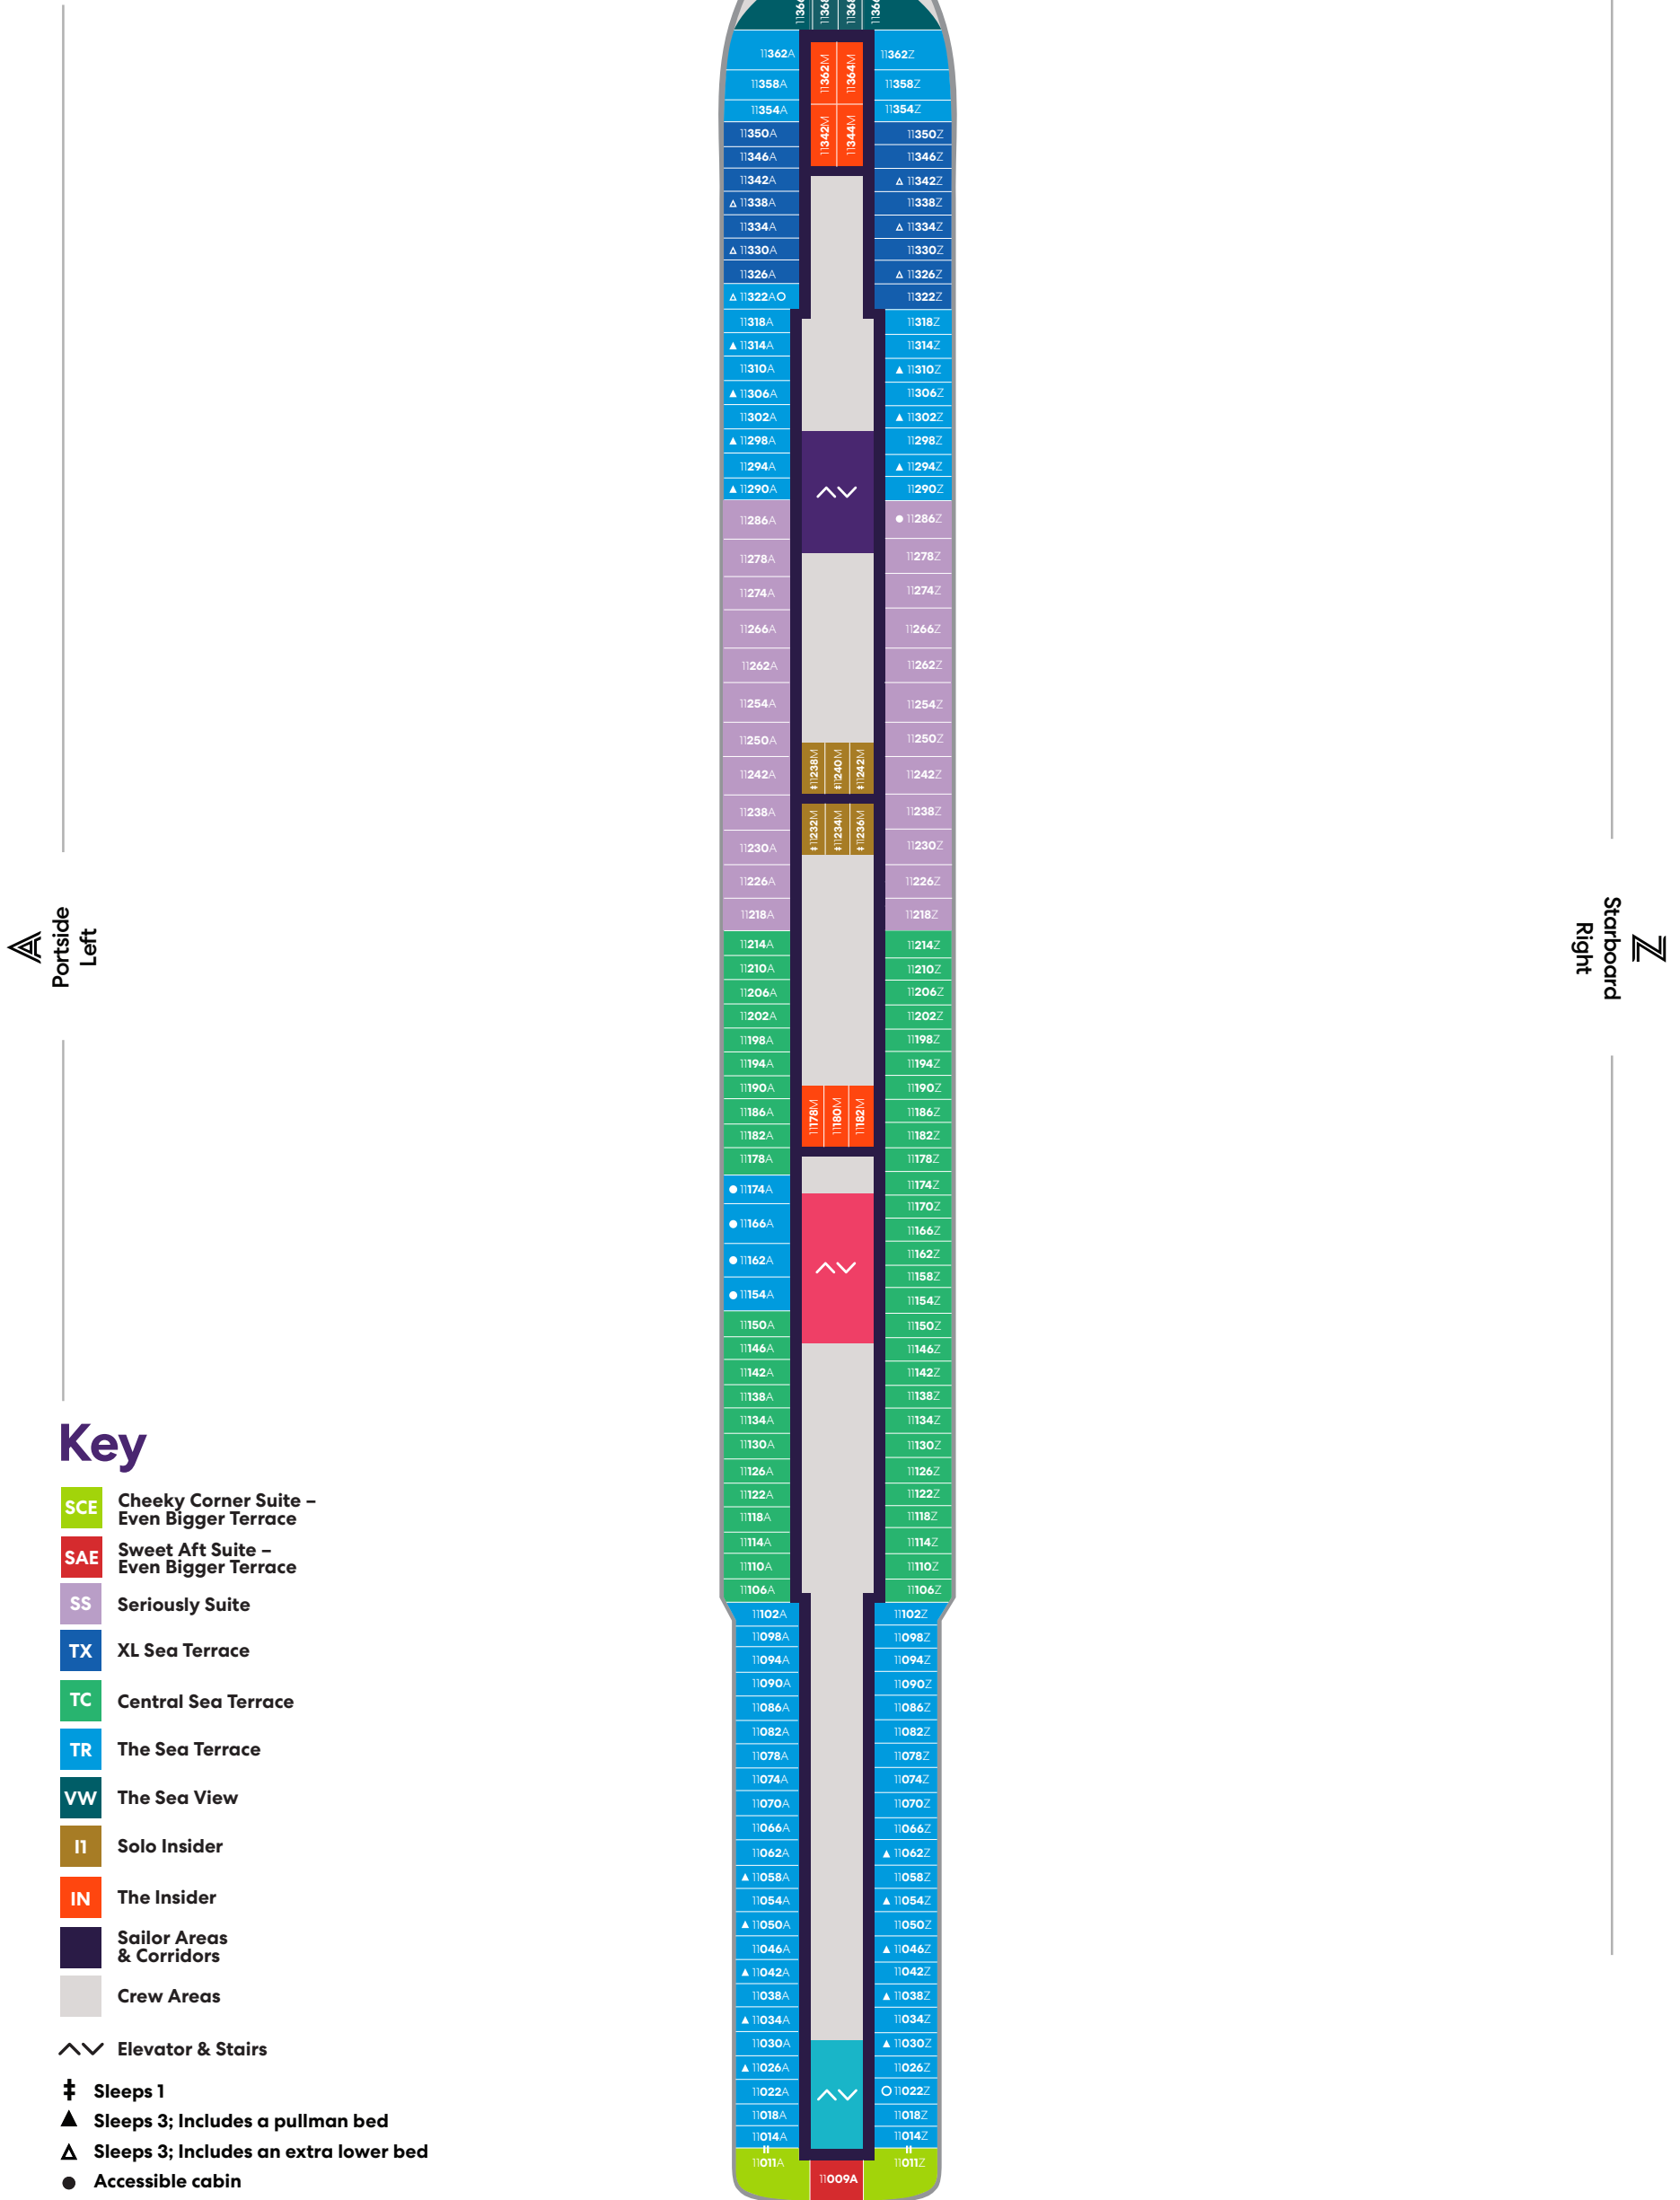

Deck

11

SCARLET LADY

Key

- SCE Cheeky Corner Suite – Even Bigger Terrace
- SAE Sweet Aft Suite – Even Bigger Terrace
- SS Seriously Suite
- TX XL Sea Terrace
- TC Central Sea Terrace
- TR The Sea Terrace
- VW The Sea View
- II Solo Insider
- IN The Insider
- Sailor Areas & Corridors
- Crew Areas
- ^v Elevator & Stairs
- + Sleeps 1
- ▲ Sleeps 3; Includes a pullman bed
- △ Sleeps 3; Includes an extra lower bed
- Accessible cabin
- Ambulatory cabin
- || Connecting cabins