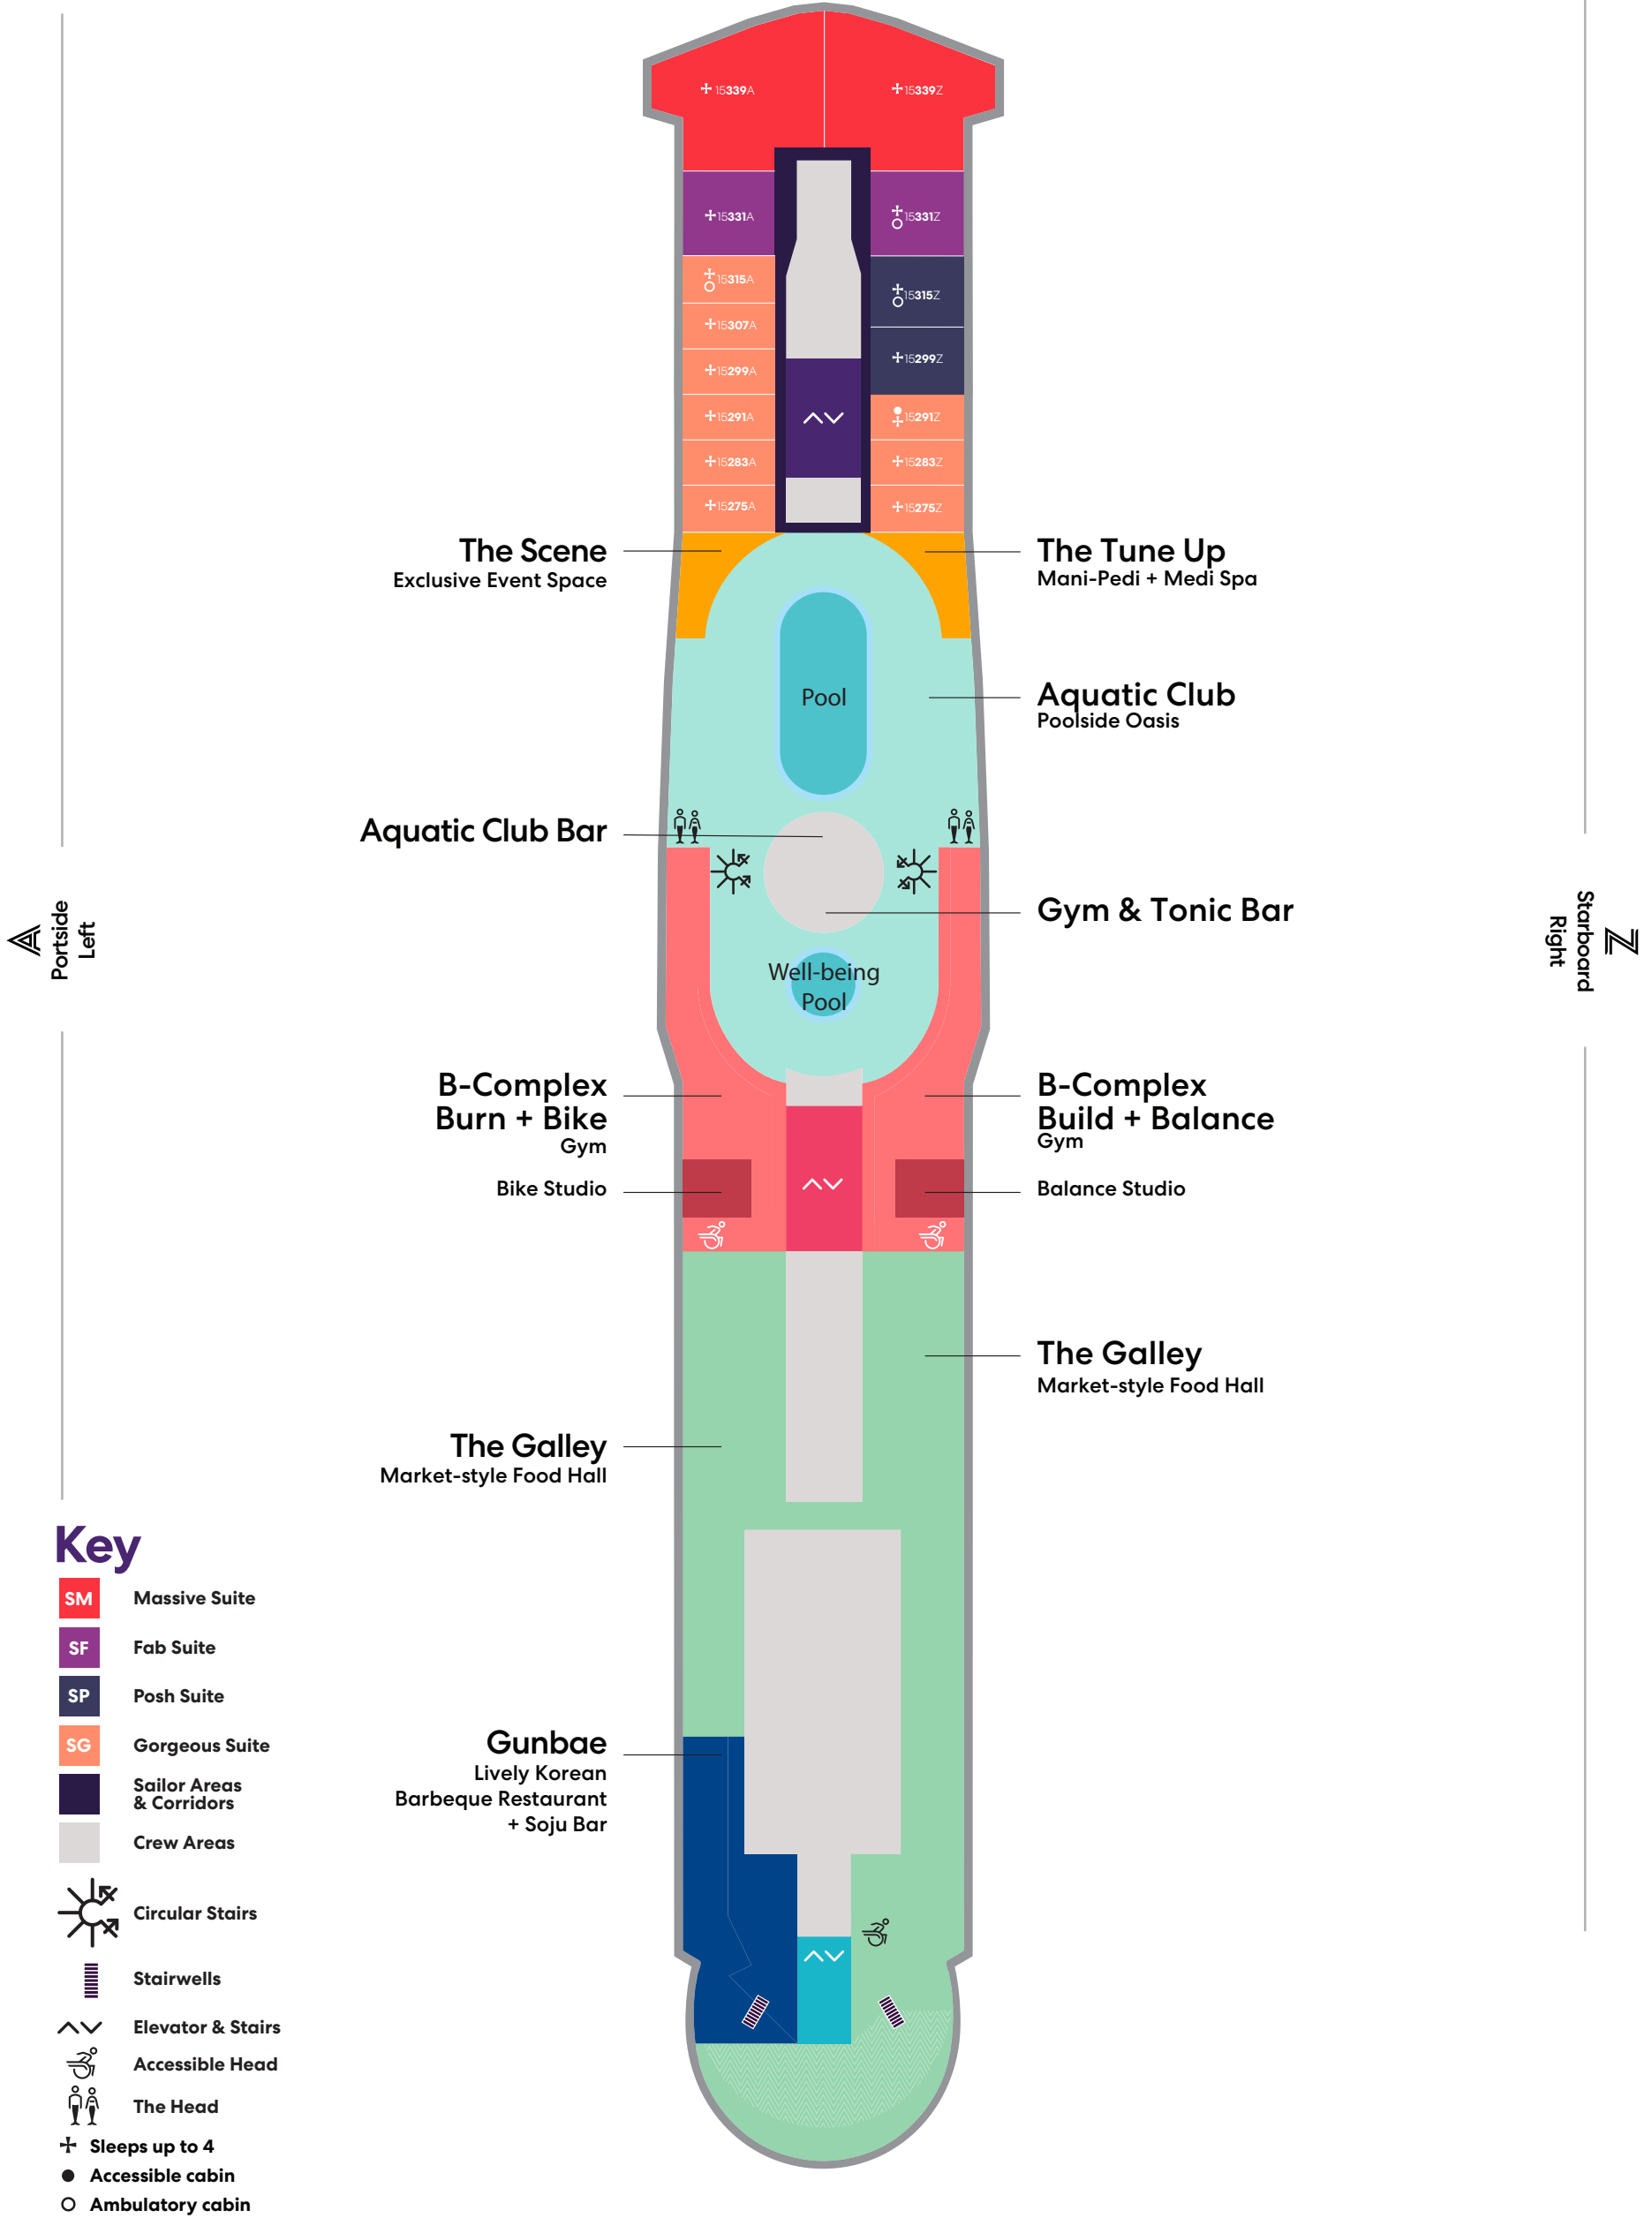

# SCARLET LADY

## Key

- SCB Cheeky Corner Suite - Biggest Terrace
- SAB Sweet Aft Suite - Biggest Terrace
- SB Brilliant Suite
- TX XL Sea Terrace
- TC Central Sea Terrace
- TR The Sea Terrace
- II Solo Insider
- IN The Insider
- Sailor Areas & Corridors Sailor Areas & Corridors
- Crew Areas Crew Areas
- ^v Elevator & Stairs
- + Sleeps 1
- ▲ Sleeps 3; Includes a pullman bed
- ▣ Sleeps 4; Includes both an extra lower bed and a pullman bed
- + Sleeps up to 4
- || Connecting cabins
- Ambulatory cabin

Deck

15

SCARLET LADY

**Key**

- SM Massive Suite
- SF Fab Suite
- SP Posh Suite
- SG Gorgeous Suite
- S Sailor Areas & Corridors
- C Crew Areas
- Circular Stairs
- Stairwells
- Elevator & Stairs
- Accessible Head
- The Head
- + Sleeps up to 4
- Accessible cabin
- Ambulatory cabin